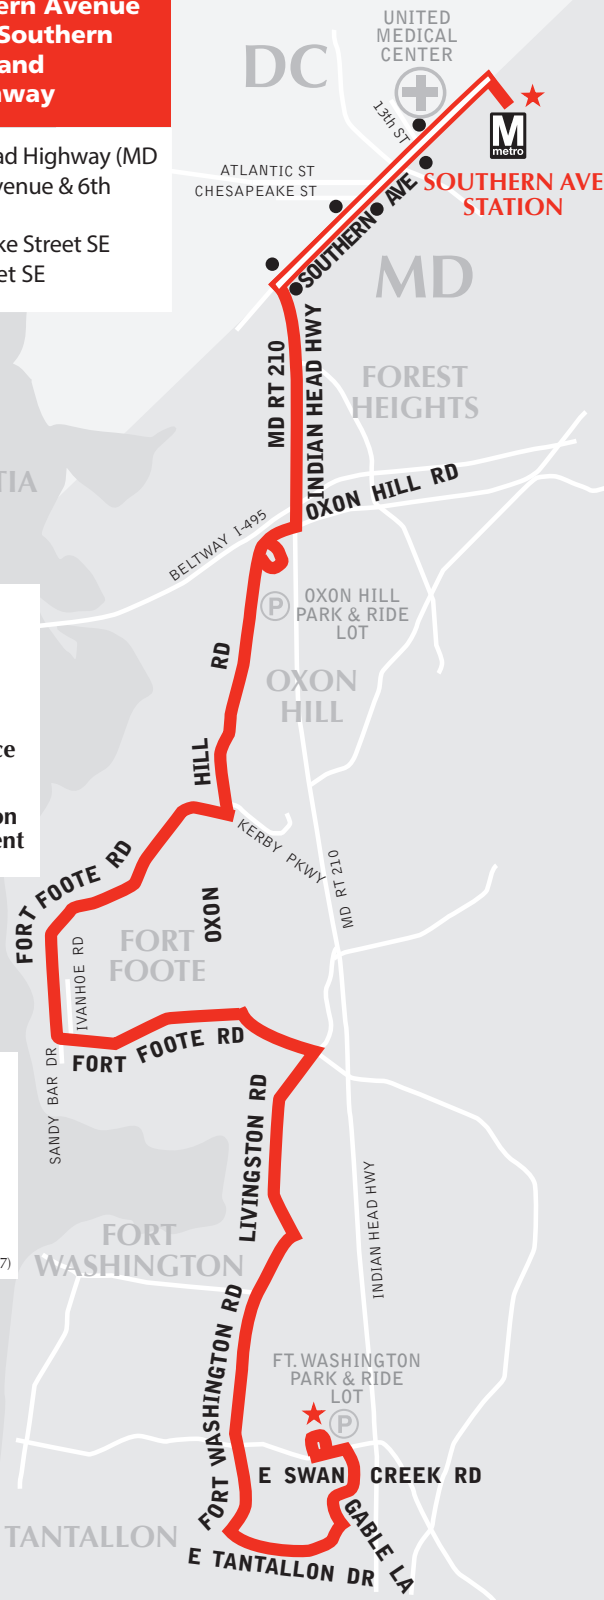

P18

Oxon Hill-Fort Washington Line

Effective Sunday, May 29, 2022

A partir del domingo, 29 de mayo de 2022

P18

Oxon Hill-Fort Washington Line

For route and schedule information

Call 202-637-7000

www.wmata.com

Limited stops on Southern Avenue at all times between Southern Avenue station and Indian Head Highway

1. Southern Avenue & Indian Head Highway (MD 210) (northbound) / Southern Avenue & 6th Street SE (southbound)
2. Southern Avenue & Chesapeake Street SE
3. Southern Avenue & 13th Street SE

Legend

- Metrorail Station
- Terminal Stands
- Limited stop service (see note)
- Designated stops on limited stop segment

Guaranteed Ride Home

When you take Metrobus or Metrorail to work, you are eligible to participate in the free Commuter Connection Guaranteed Ride Home Program. The program will get you home in the event of a personal emergency or unscheduled overtime. To register and to receive program details, call Commuter Connection at 1-800-745-RIDE. (2/97)