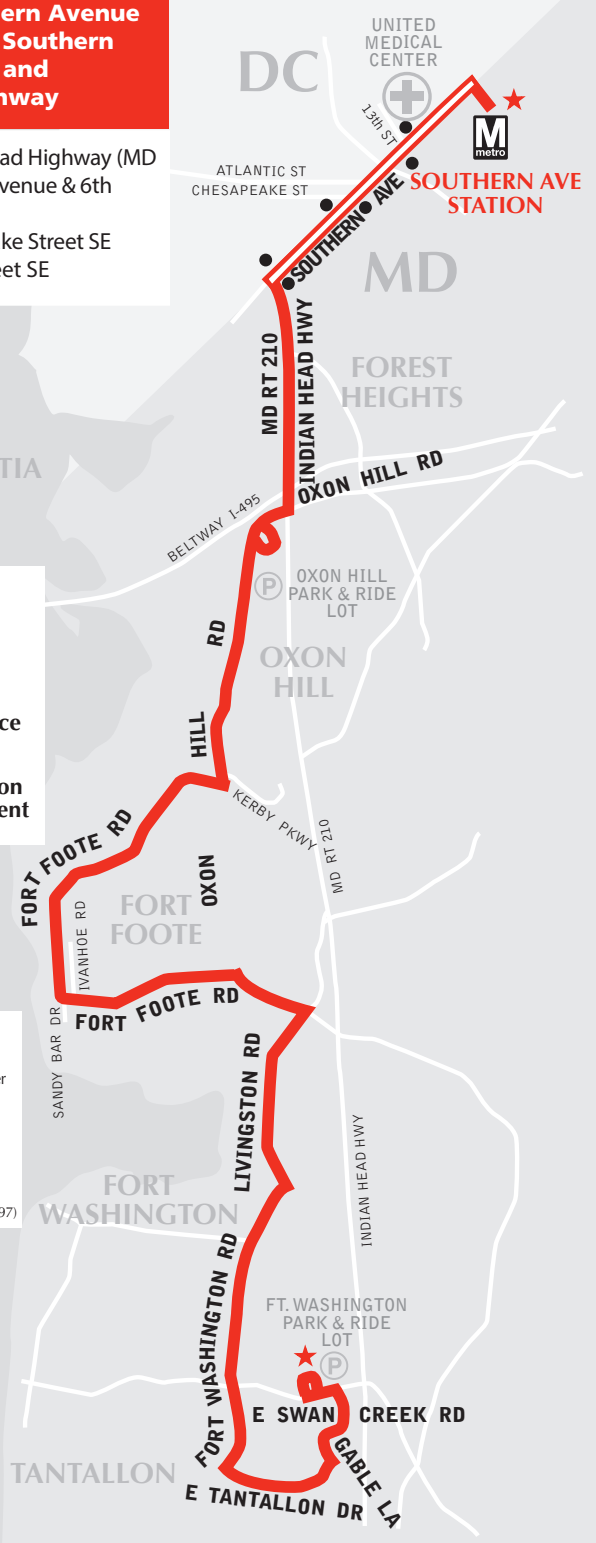

P18

Oxon Hill-Fort Washington Line

Effective Sunday, September 5, 2021

A partir del domingo, 5 de septiembre de 2021

P18 Oxon Hill-Fort Washington Line

For route and schedule information
Call 202-637-7000
www.wmata.com

Limited stops on Southern Avenue at all times between Southern Avenue station and Indian Head Highway

1. Southern Avenue & Indian Head Highway (MD 210) (northbound) / Southern Avenue & 6th Street SE (southbound)
2. Southern Avenue & Chesapeake Street SE
3. Southern Avenue & 13th Street SE

Legend

- Metrorail Station
- Terminal Stands
- Limited stop service (see note)
- Designated stops on limited stop segment

Guaranteed Ride Home
When you take Metrobus or Metrorail to work, you are eligible to participate in the free Commuter Connection Guaranteed Ride Home Program. The program will get you home in the event of a personal emergency or unscheduled overtime. To register and to receive program details, call Commuter Connection at 1-800-745-RIDE. (2/97)