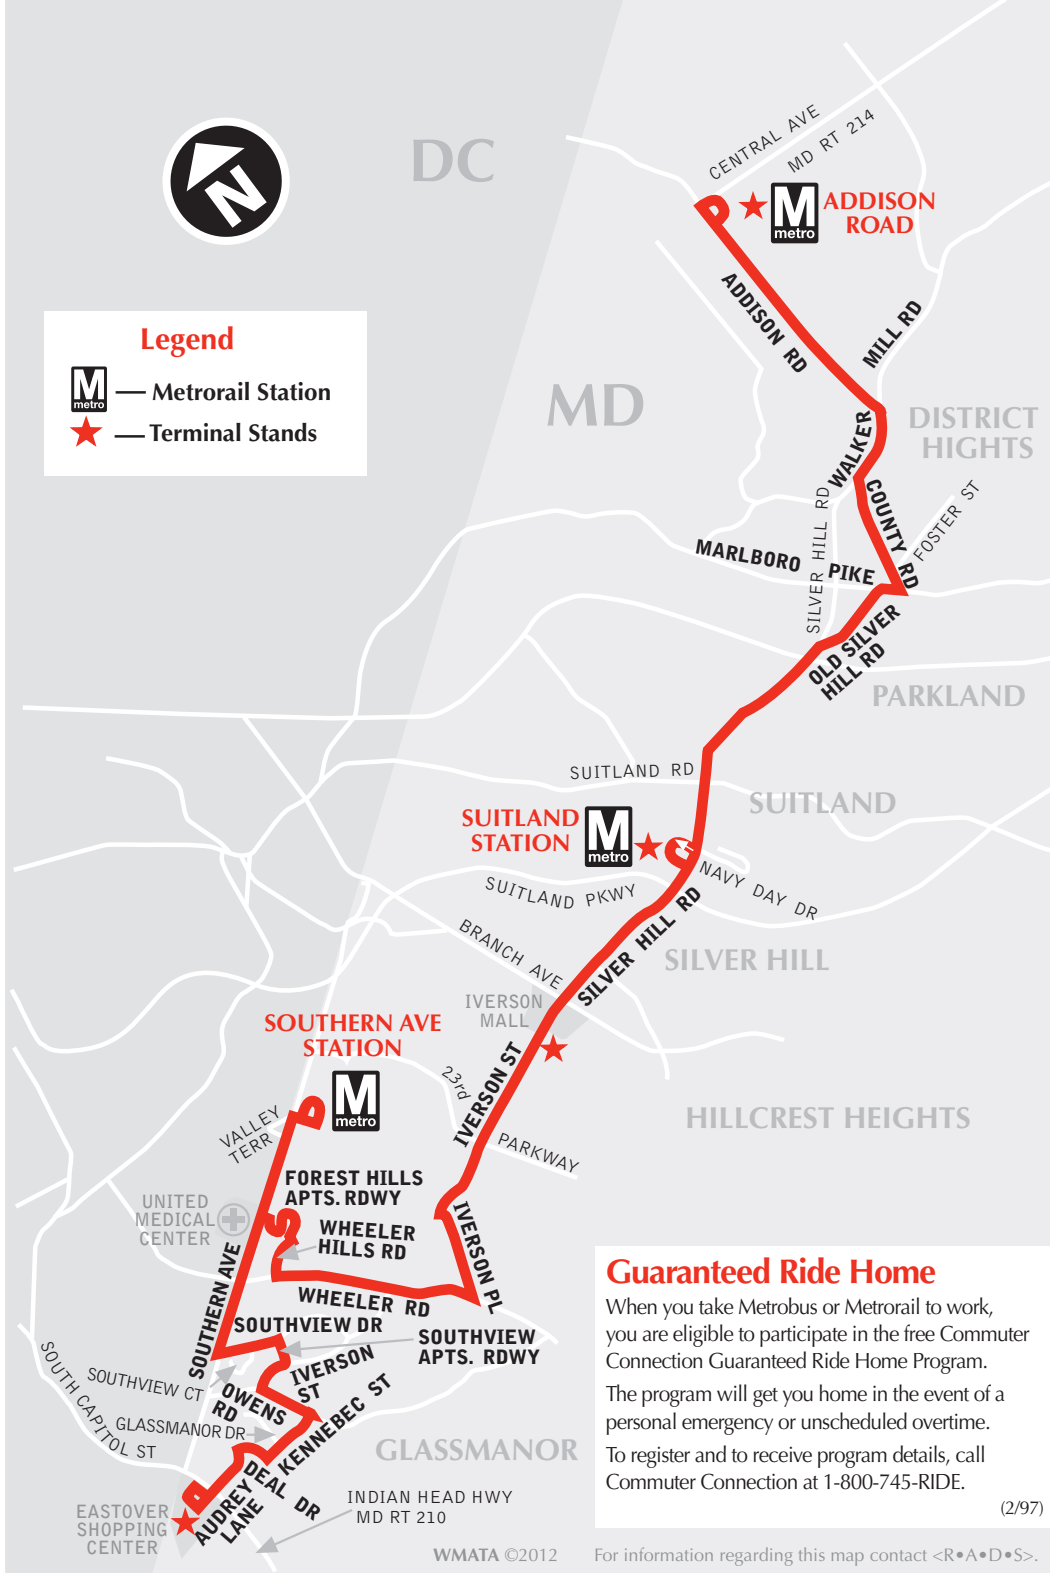

#### Legend

— Metrorail Station

— Terminal Stands