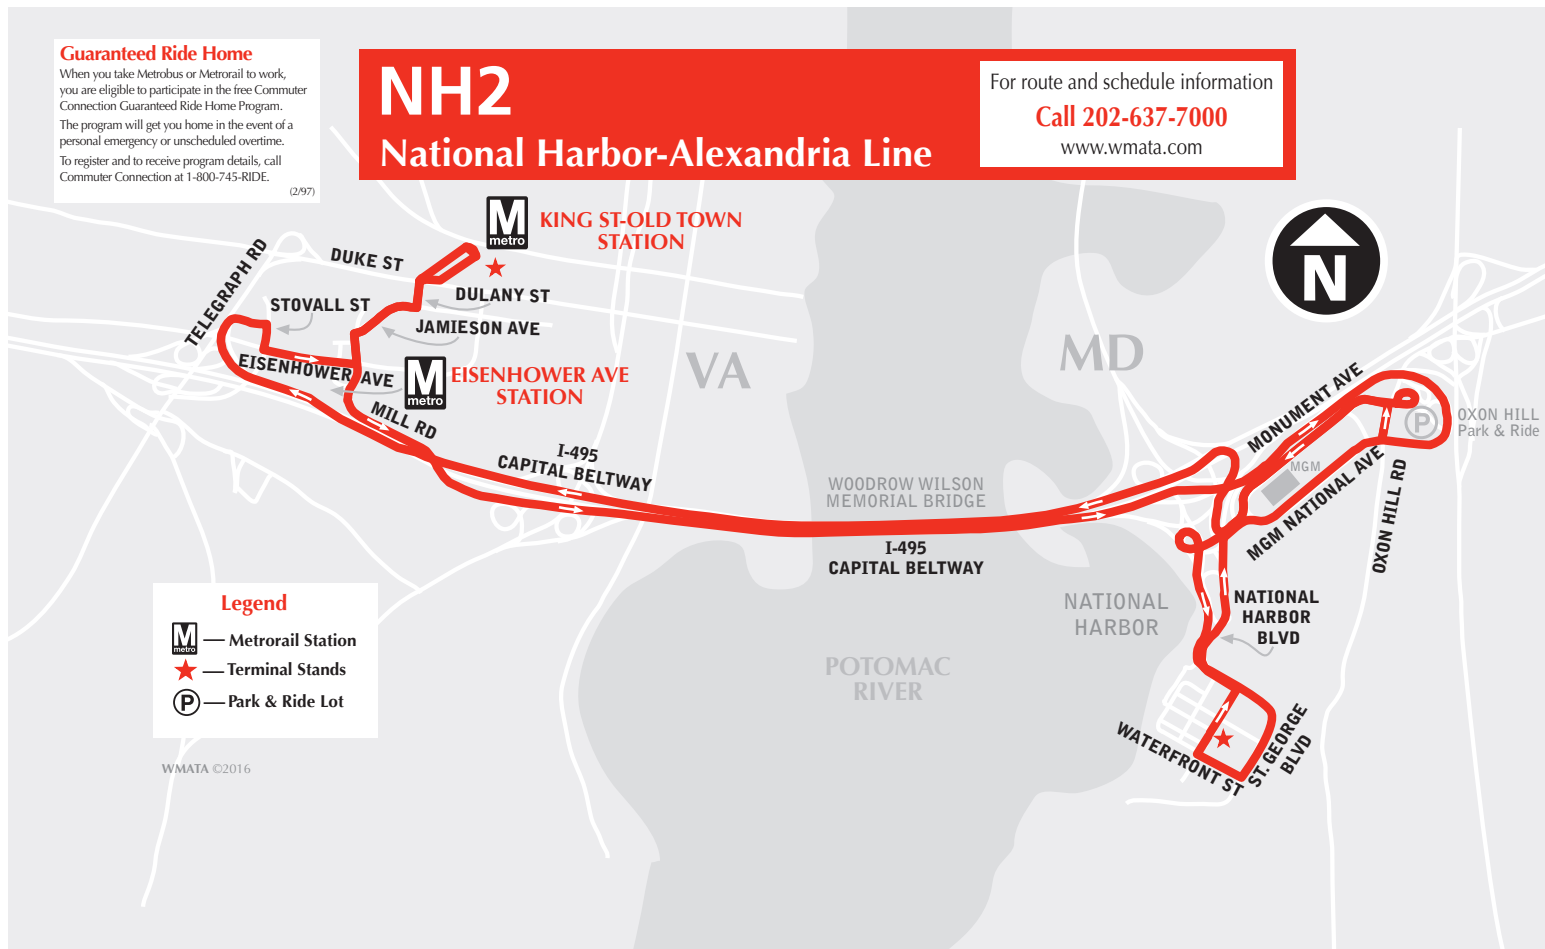

NH2

National Harbor-Alexandria Line

Effective Sunday, March 14, 2021
A partir del domingo, 14 de marzo de 2021

Guaranteed Ride Home

(2/97)

NH2

National Harbor-Alexandria Line

For route and schedule information

Call 202-637-7000

www.wmata.com