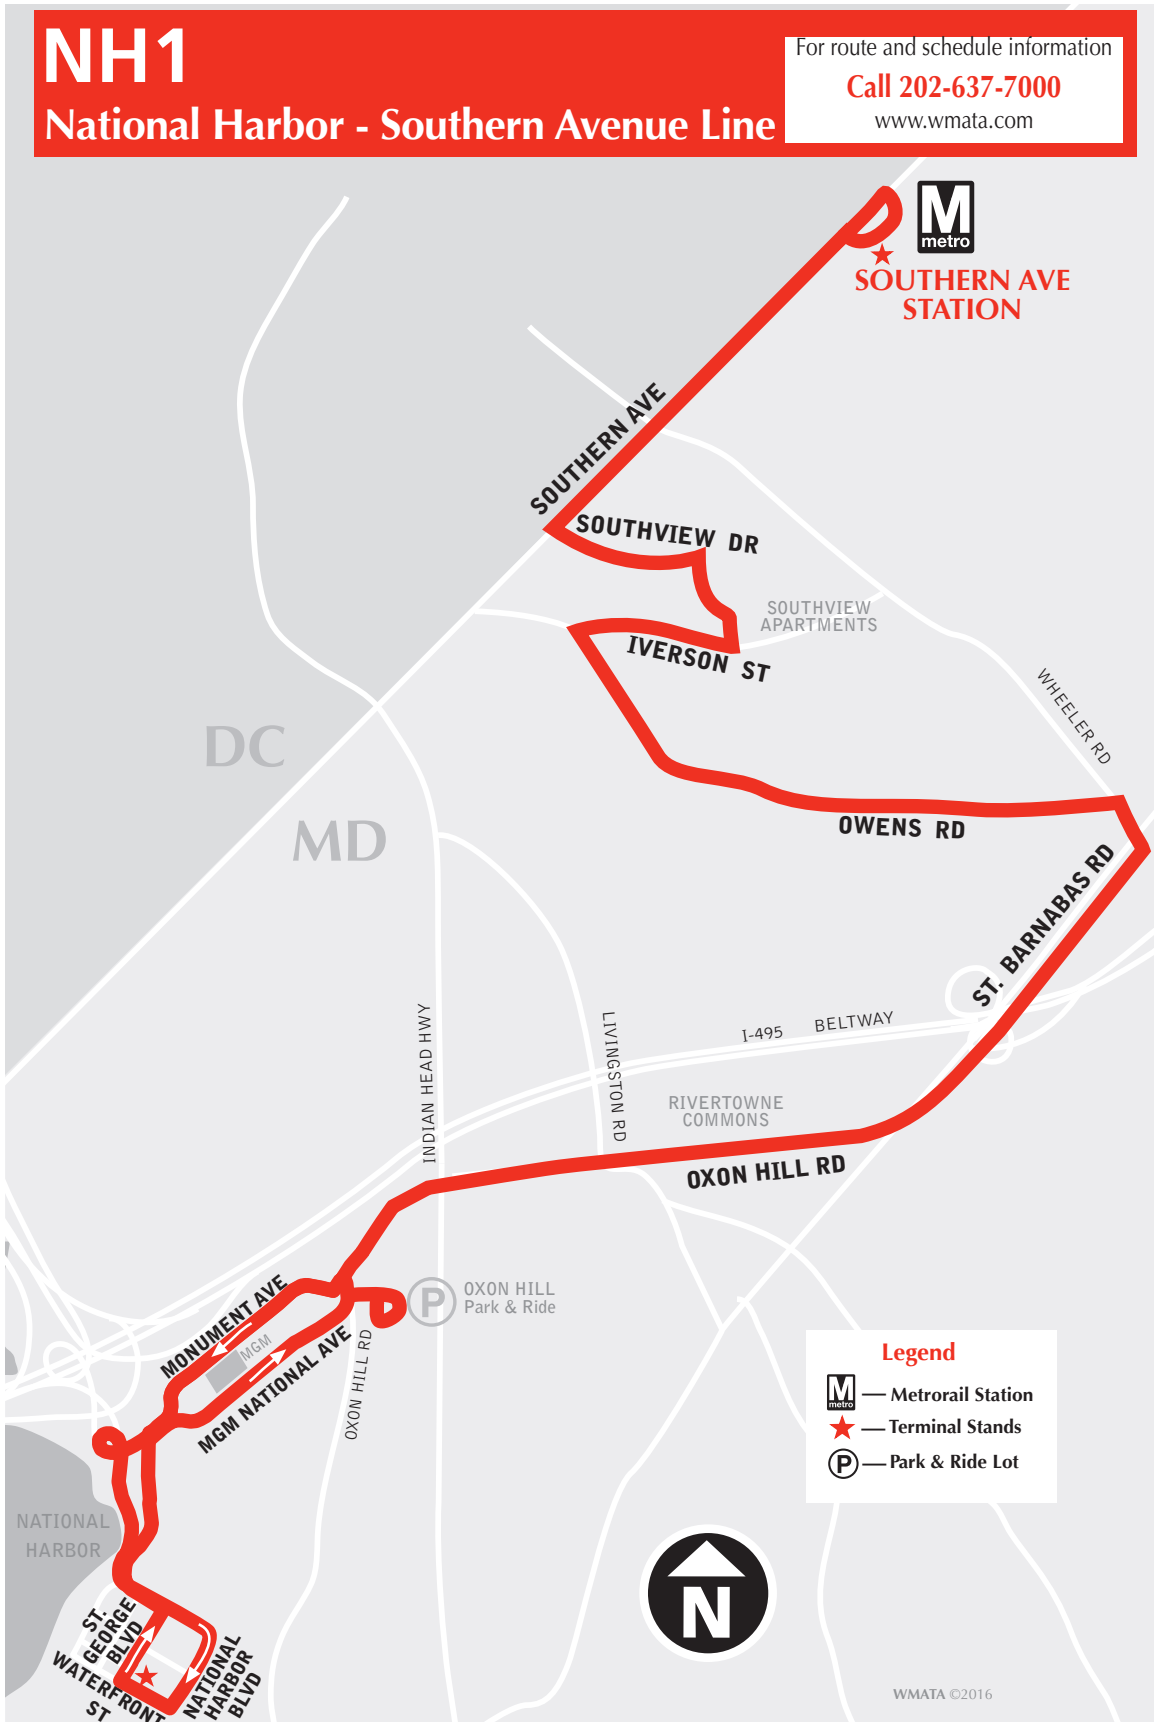

English-Español

Effective 8-23-20

NH1

National Harbor-Southern Avenue Line

metrobus

**Serves these locations-
Brinda servicio a estas ubicaciones**

- Southern Ave station
- Rivertowne Commons Shopping Center
- Oxon Hill Park & Ride Lot
- MGM
- Downtown National Harbor

Effective Sunday, August 23, 2020

A partir del domingo, 23 de agosto de 2020

▶ Westbound To National Harbor

Monday thru Friday - Lunes a viernes

Route Number	Southern Ave	Southview Dr. & Southview Ct.	St. Barnabas Rd. & Virginia Ln.	Oxon Hill Rd. & Livingston Rd.	Oxon Hill Park & Ride Lot	St. George Blvd. & Waterfront St. (NATIONAL HARBOR)
AM Service — Servicio matutino						
NH1	5:45	5:52	6:04	6:08	6:12	6:18
NH1	6:15	6:22	6:34	6:38	6:42	6:48
NH1	6:45	6:52	7:04	7:08	7:12	7:18
NH1	7:15	7:22	7:34	7:38	7:42	7:48
NH1	7:45	7:52	8:04	8:08	8:12	8:18
NH1	8:15	8:22	8:34	8:38	8:42	8:48
NH1	8:45	8:52	9:04	9:08	9:12	9:18
NH1	9:15	9:22	9:34	9:38	9:42	9:48
NH1	9:45	9:52	10:04	10:08	10:12	10:18
NH1	10:15	10:22	10:34	10:38	10:42	10:48
NH1	10:55	11:02	11:14	11:18	11:22	11:28
NH1	11:35	11:42	11:54	11:58	12:02	12:08
PM Service — Servicio vespertino						
NH1	12:15	12:22	12:34	12:38	12:42	12:48
NH1	12:55	1:02	1:14	1:18	1:22	1:28
NH1	1:35	1:42	1:54	1:58	2:02	2:08
NH1	2:15	2:22	2:34	2:38	2:42	2:48
NH1	2:45	2:53	3:05	3:09	3:14	3:20
NH1	3:15	3:23	3:35	3:39	3:44	3:50
NH1	3:45	3:53	4:05	4:09	4:14	4:20
NH1	4:15	4:23	4:35	4:39	4:44	4:50
NH1	4:45	4:53	5:05	5:09	5:14	5:20
NH1	5:15	5:23	5:35	5:39	5:44	5:50
NH1	5:45	5:53	6:05	6:09	6:14	6:20
NH1	6:15	6:22	6:32	6:36	6:40	6:46
NH1	6:45	6:52	7:02	7:06	7:10	7:16
NH1	7:15	7:22	7:32	7:36	7:40	7:46
NH1	7:45	7:52	8:02	8:06	8:10	8:16
NH1	8:15	8:22	8:32	8:36	8:40	8:46
NH1	8:55	9:02	9:12	9:16	9:20	9:26
NH1	9:35	9:42	9:52	9:56	10:00	10:06
NH1	10:15	10:21	10:30	10:34	10:38	10:43
NH1	10:55	11:01	11:10	11:14	11:18	11:23
NH1	11:35	11:41	11:50	11:54	11:58	12:03