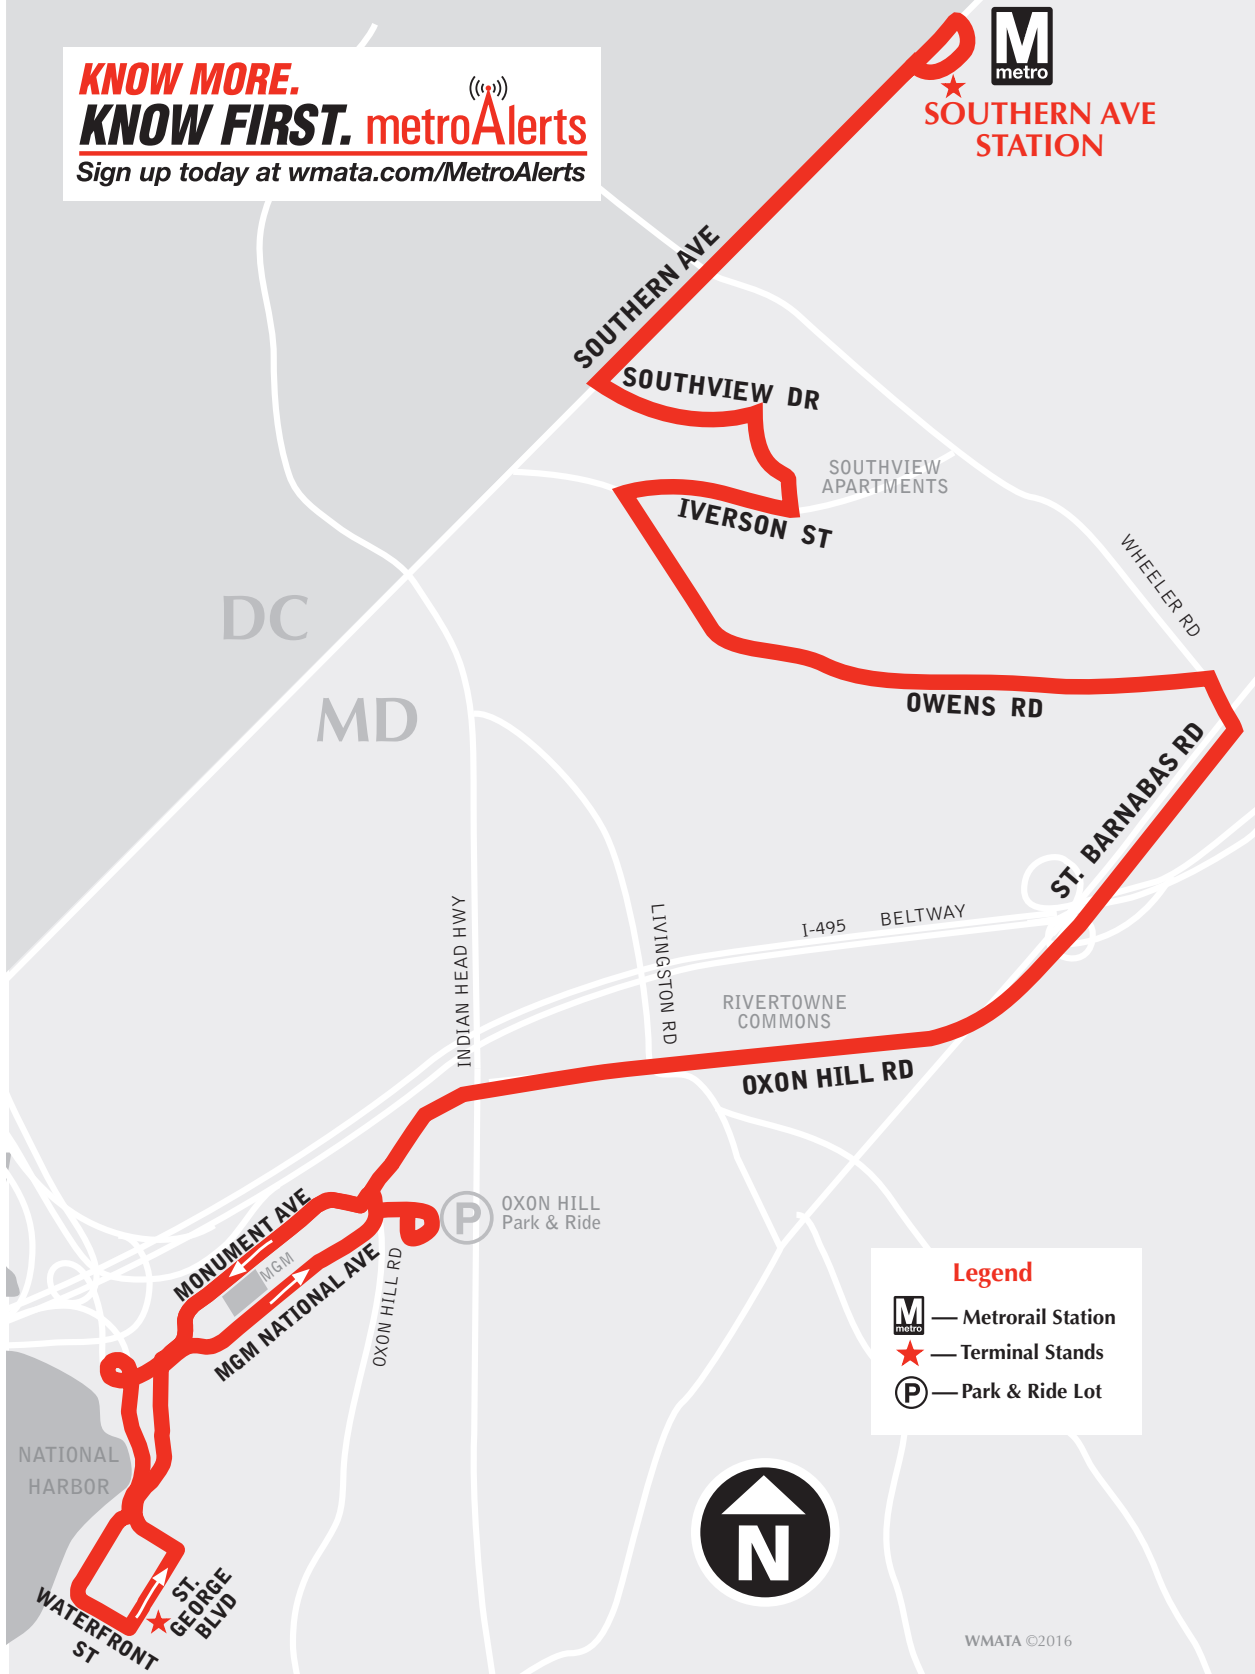

NH1

National Harbor - Southern Avenue Line

For route and schedule information

Call 202-637-7000

www.wmata.com

KNOW MORE.
KNOW FIRST. metroAlerts
Sign up today at wmata.com/MetroAlerts