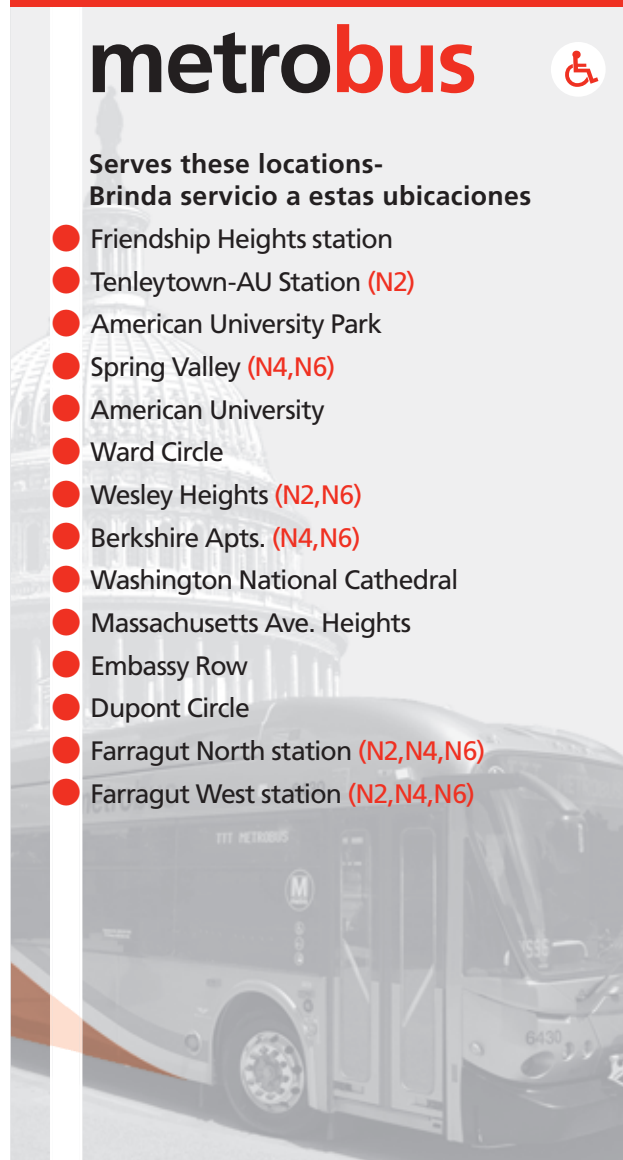

English-Español

Effective 12-11-22

N2,4,6

Massachusetts Avenue Line

metrobus

Serves these locations-
Brinda servicio a estas ubicaciones

- Friendship Heights station
- Tenleytown-AU Station (N2)
- American University Park
- Spring Valley (N4,N6)
- American University
- Ward Circle
- Wesley Heights (N2,N6)
- Berkshire Apts. (N4,N6)
- Washington National Cathedral
- Massachusetts Ave. Heights
- Embassy Row
- Dupont Circle
- Farragut North station (N2,N4,N6)
- Farragut West station (N2,N4,N6)

■ — N6 eastbound trips operate in a clockwise loop via Idaho, Cathedral, New Mexico, and Nebraska Avenues and serve the same stops as westbound trips.

N2,4,6

Massachusetts Avenue Line

Effective Sunday, December 11, 2022

■ — N6 eastbound trips operate in a clockwise loop via Idaho, Cathedral, New Mexico, and Nebraska Avenues and serve the same stops as westbound trips.

On five Federal holidays, Juneteenth, Columbus Day, Veterans' Day, Martin Luther King, Jr. Day, and Presidents' Day, the Saturday schedule will be in effect.

■ — N6 eastbound trips operate in a clockwise loop via Idaho, Cathedral, New Mexico, and Nebraska Avenues and serve the same stops as westbound trips.

► Westbound To Friendship Heights station

Sunday — Domingos