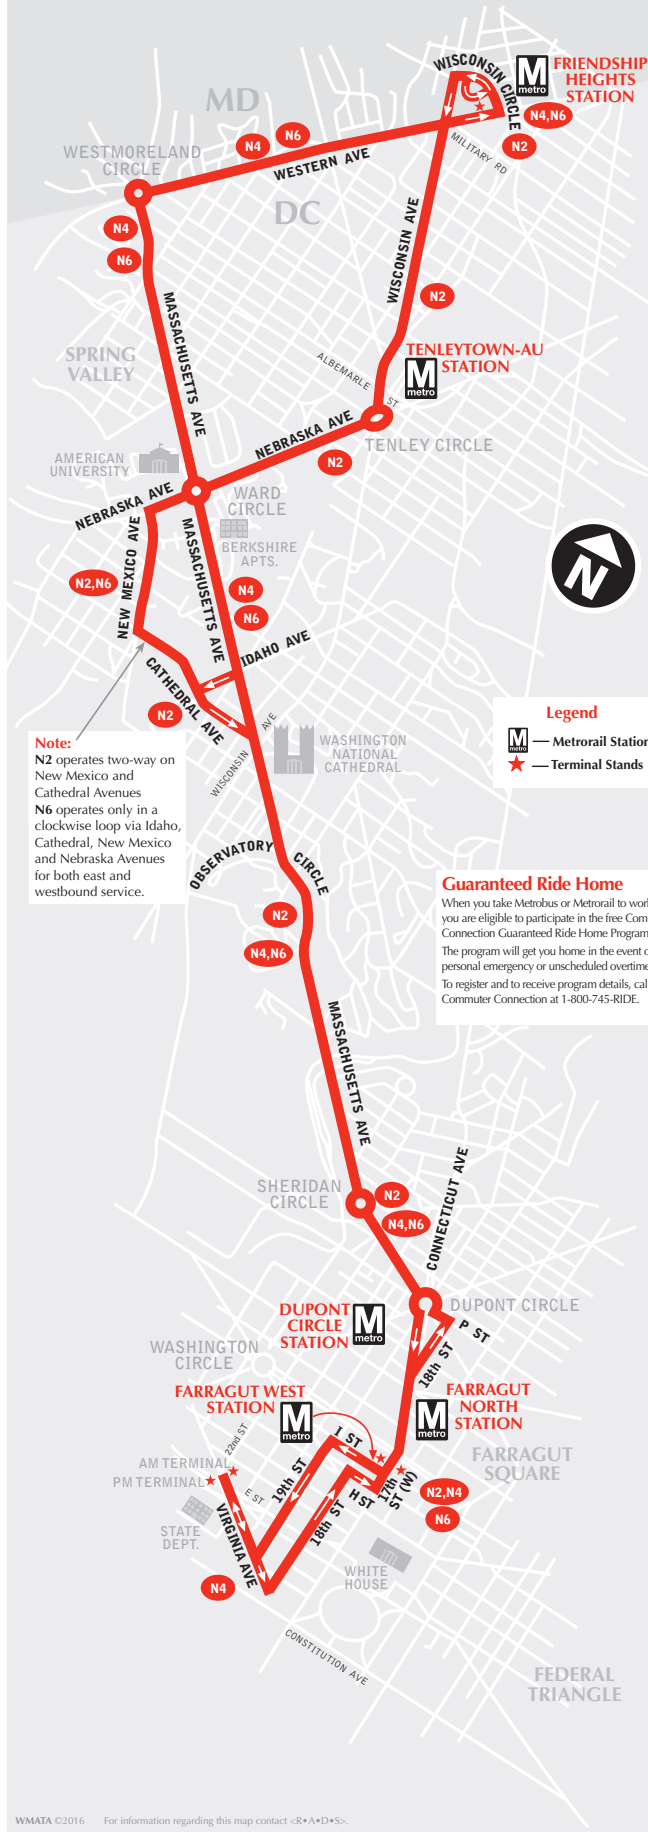

N2,4,6

Massachusetts Avenue Line

For route and schedule information

Call 202-637-7000

www.wmata.com