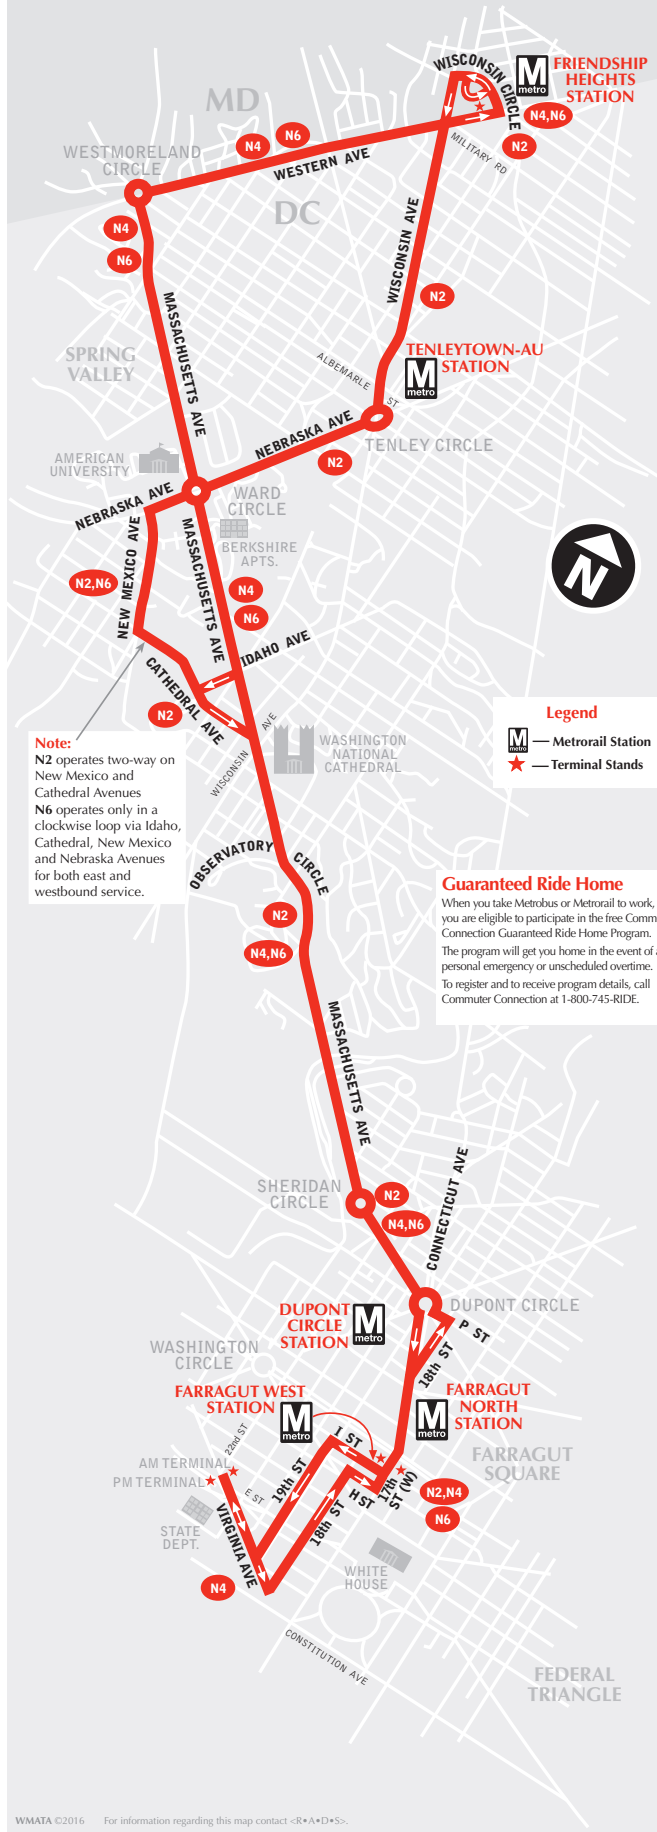

N2,4,6

Massachusetts Avenue Line

For route and schedule information

Call 202-637-7000

www.wmata.com