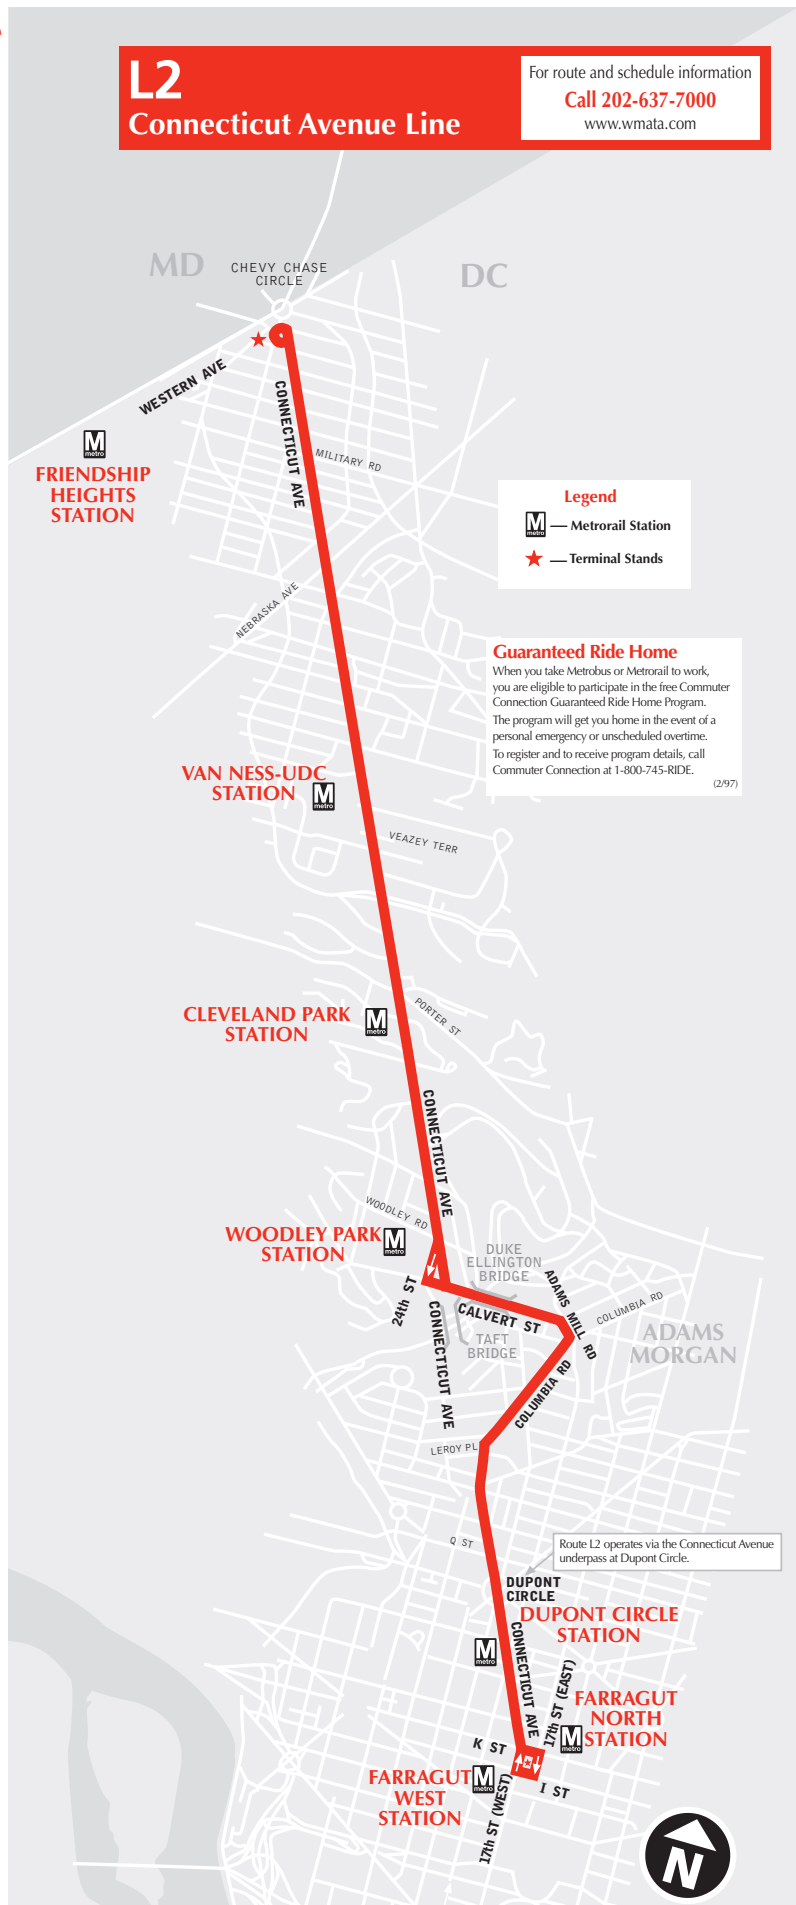

L2

Connecticut Avenue Line

Effective Sunday, December 11, 2022

A partir del domingo, 11 de diciembre de 2022