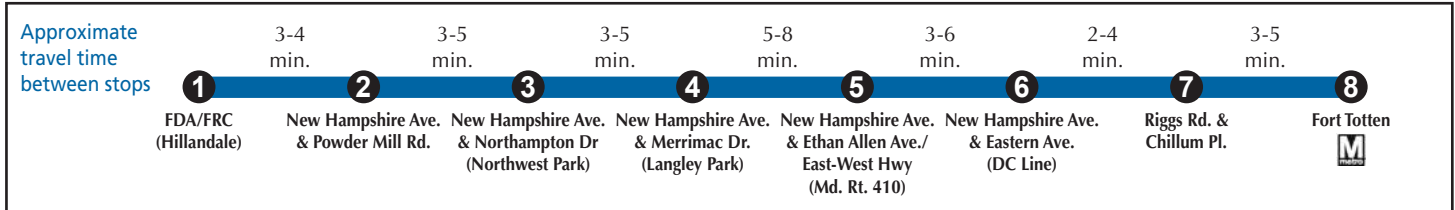

To register and to receive program details, call Commuter Connection at 1-800-745-RIDE.

(2/97)

K9

New Hampshire Ave.- Maryland Limited Line

Effective Sunday, September 5, 2021
A partir del domingo, 5 de septiembre de 2021

▶ Southbound To Fort Totten Station

Monday thru Friday — Lunes a viernes

Route Number	FDA/FRC (Hillandale) #2001680	New Hampshire Ave. & Powder Mill Rd. #2000362	New Hampshire Ave. & Northampton Dr. (Northwest Park) #2000266	New Hampshire Ave. & Merrimac Dr. (Langley Park) #3002244	New Hampshire Ave. & Ethan Allen Ave. (Md. Rt. 410) #2000058	New Hampshire Ave. & Eastern Ave. (DC Line) #3001889	Riggs Rd. & Chillum Pl. #1002652	FORT TOTTEN #1003434
	1	2	3	4	5	6	7	8
AM Service — Servicio matutino								
K9	5:21	5:24	5:27	5:30	5:35	5:38	5:41	5:45
K9	5:36	5:39	5:42	5:45	5:50	5:53	5:56	6:00
K9	5:51	5:54	5:57	6:00	6:05	6:08	6:11	6:15
K9	5:56	5:59	6:03	6:08	6:15	6:20	6:25	6:30
K9	6:15	6:18	6:22	6:27	6:34	6:39	6:44	6:49
K9	6:26	6:29	6:33	6:38	6:45	6:50	6:55	7:00
K9	6:41	6:44	6:48	6:53	7:00	7:05	7:10	7:15
K9	6:56	6:59	7:03	7:08	7:15	7:20	7:25	7:30
K9	7:11	7:14	7:18	7:23	7:30	7:35	7:40	7:45
K9	7:26	7:29	7:33	7:38	7:45	7:50	7:55	8:00
K9	7:47	7:50	7:53	7:56	8:02	8:05	8:10	8:15
K9	8:02	8:05	8:08	8:11	8:17	8:20	8:25	8:30
K9	8:17	8:20	8:23	8:26	8:32	8:35	8:40	8:45
K9	8:32	8:35	8:38	8:41	8:47	8:50	8:55	9:00
PM Service — Servicio vespertino								
K9	3:20	3:27	3:31	3:35	3:42	3:46	3:50	3:53
K9	3:35	3:42	3:46	3:50	3:57	4:01	4:05	4:08
K9	3:50	3:57	4:01	4:05	4:12	4:16	4:20	4:23
K9	4:05	4:12	4:16	4:20	4:26	4:30	4:34	4:37
K9	4:21	4:28	4:32	4:36	4:42	4:46	4:50	4:53
K9	4:35	4:42	4:46	4:50	4:56	5:00	5:04	5:07
K9	4:54	5:00	5:04	5:07	5:12	5:15	5:19	5:22
K9	5:09	5:15	5:19	5:22	5:27	5:30	5:34	5:37
K9	5:20	5:26	5:30	5:33	5:38	5:41	5:45	5:48
K9	5:40	5:46	5:50	5:53	5:58	6:01	6:05	6:08
K9	5:55	6:01	6:05	6:08	6:13	6:16	6:20	6:23
K9	6:10	6:16	6:20	6:23	6:28	6:31	6:35	6:38
K9	6:25	6:31	6:35	6:38	6:43	6:46	6:50	6:53