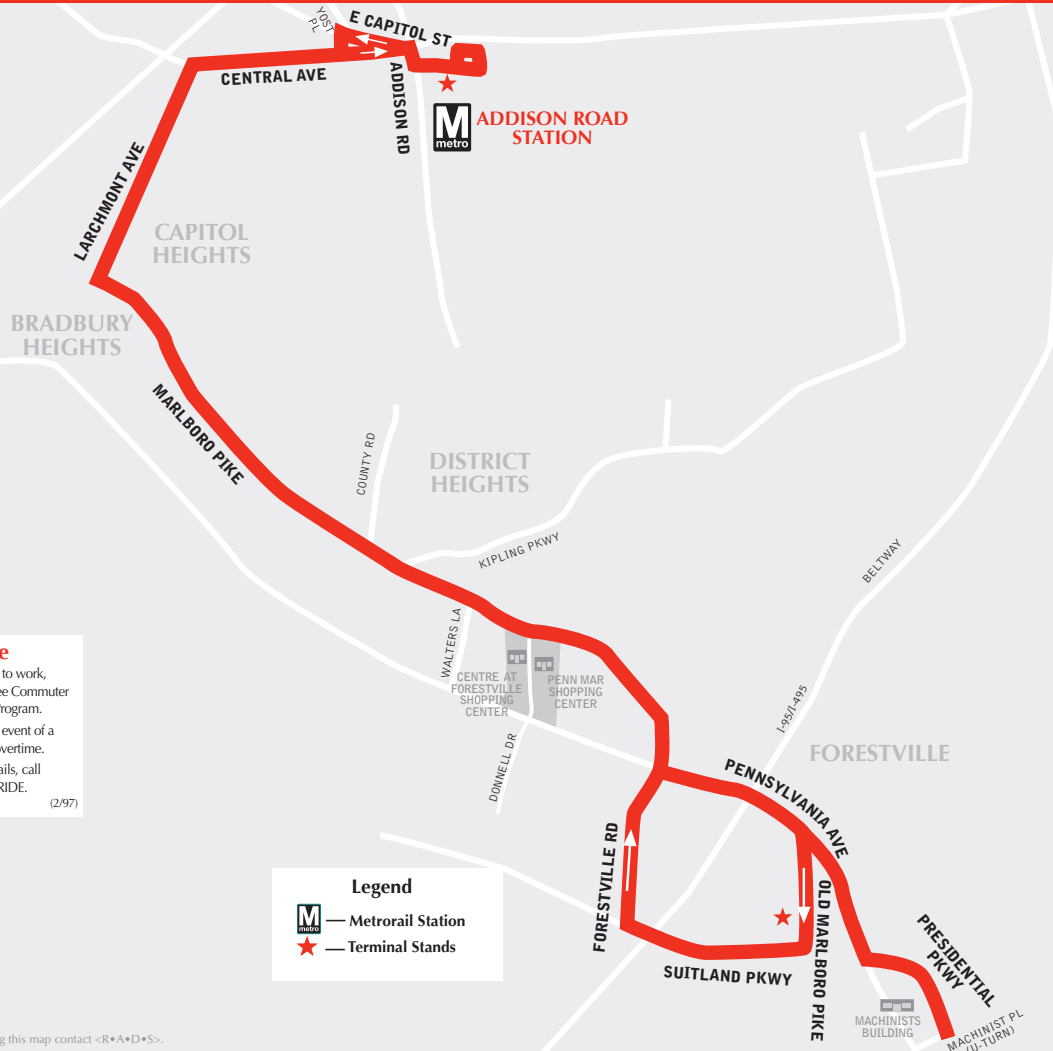

J12

Marlboro Pike Line

Effective Sunday, August 23, 2020

A partir del domingo, 23 de agosto de 2020

J12

Marlboro Pike Line

For route and schedule information
Call 202-637-7000
www.wmata.com

Guaranteed Ride Home
When you take Metrobus or Metrorail to work, you are eligible to participate in the free Commuter Connection Guaranteed Ride Home Program. The program will get you home in the event of a personal emergency or unscheduled overtime. To register and to receive program details, call Commuter Connection at 1-800-745-RIDE. (2/97)

Legend

- Metrorail Station
- Terminal Stands

WMATA ©2018 For information regarding this map contact <R*A*D+S>.