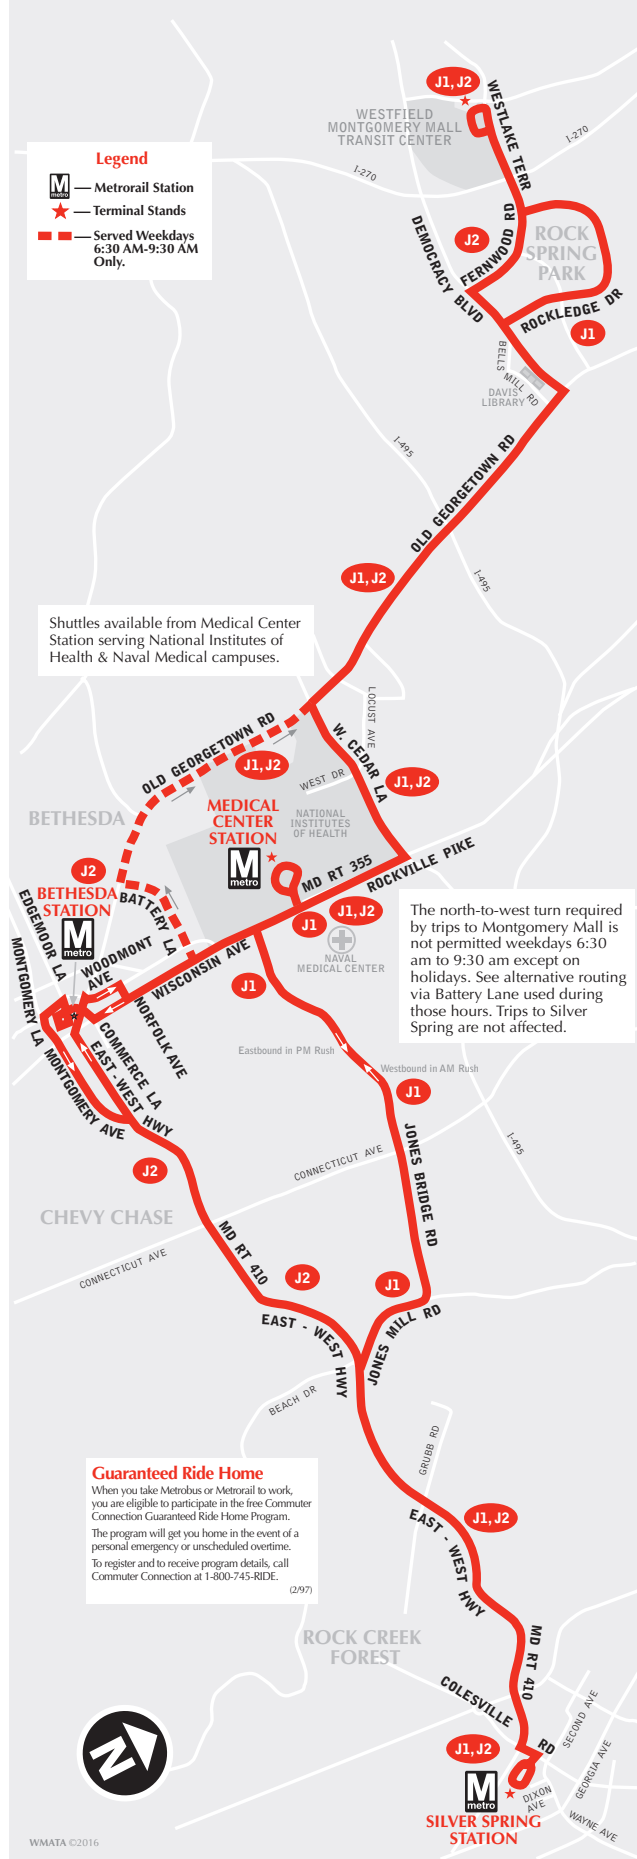

J1, J2

Bethesda-Silver Spring Line

For route and schedule information

Call 202-637-7000
www.wmata.com

Legend

- Metrorail Station
- Terminal Stands
- Served Weekdays 6:30 AM-9:30 AM Only.

Shuttles available from Medical Center Station serving National Institutes of Health & Naval Medical campuses.

The north-to-west turn required by trips to Montgomery Mall is not permitted weekdays 6:30 am to 9:30 am except on holidays. See alternative routing via Battery Lane used during those hours. Trips to Silver Spring are not affected.

Guaranteed Ride Home