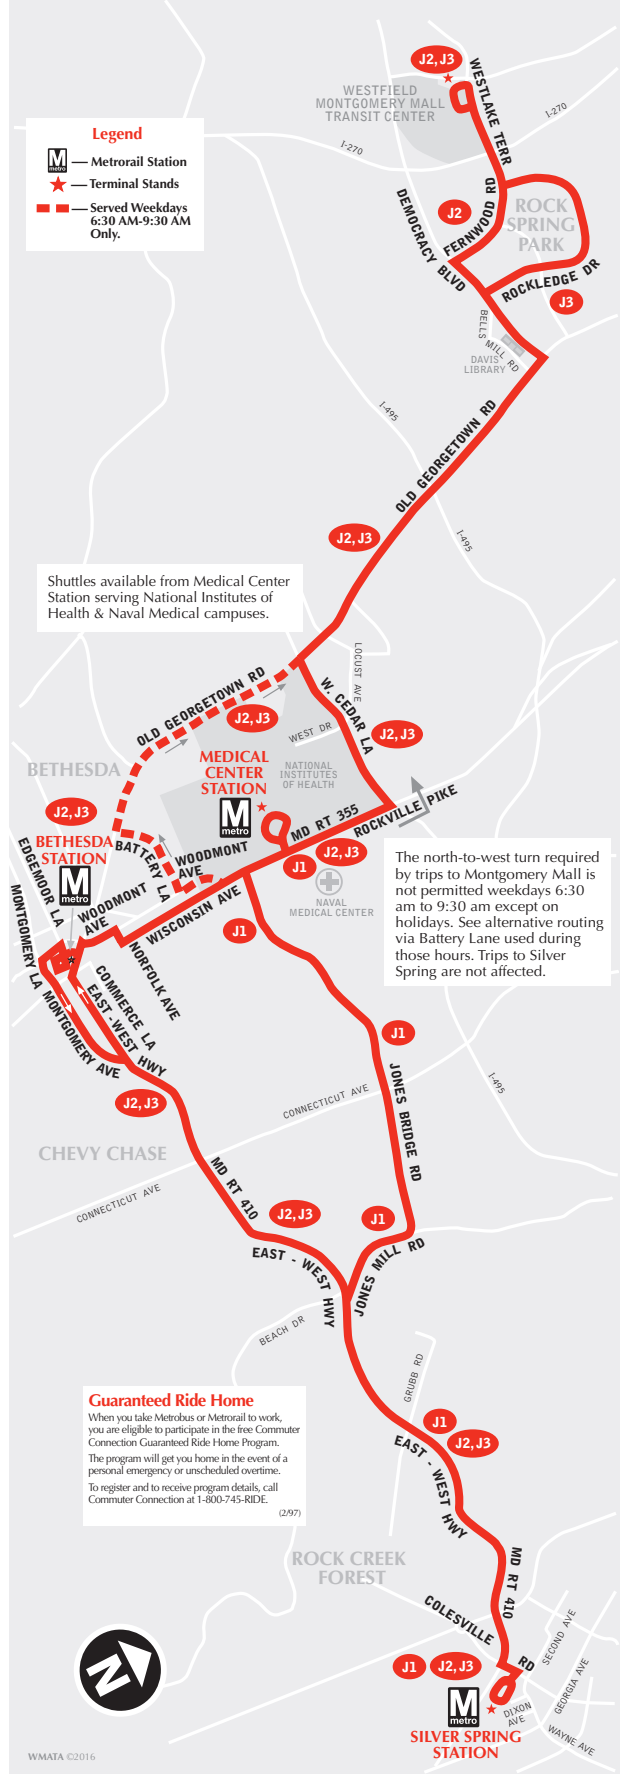

J1, J2, J3

Bethesda-Silver Spring Line

For route and schedule information
Call 202-637-7000
www.wmata.com

Legend

- Metrorail Station
- Terminal Stands
- Served Weekdays 6:30 AM-9:30 AM Only.

Shuttles available from Medical Center Station serving National Institutes of Health & Naval Medical campuses.

The north-to-west turn required by trips to Montgomery Mall is not permitted weekdays 6:30 am to 9:30 am except on holidays. See alternative routing via Battery Lane used during those hours. Trips to Silver Spring are not affected.

Guaranteed Ride Home