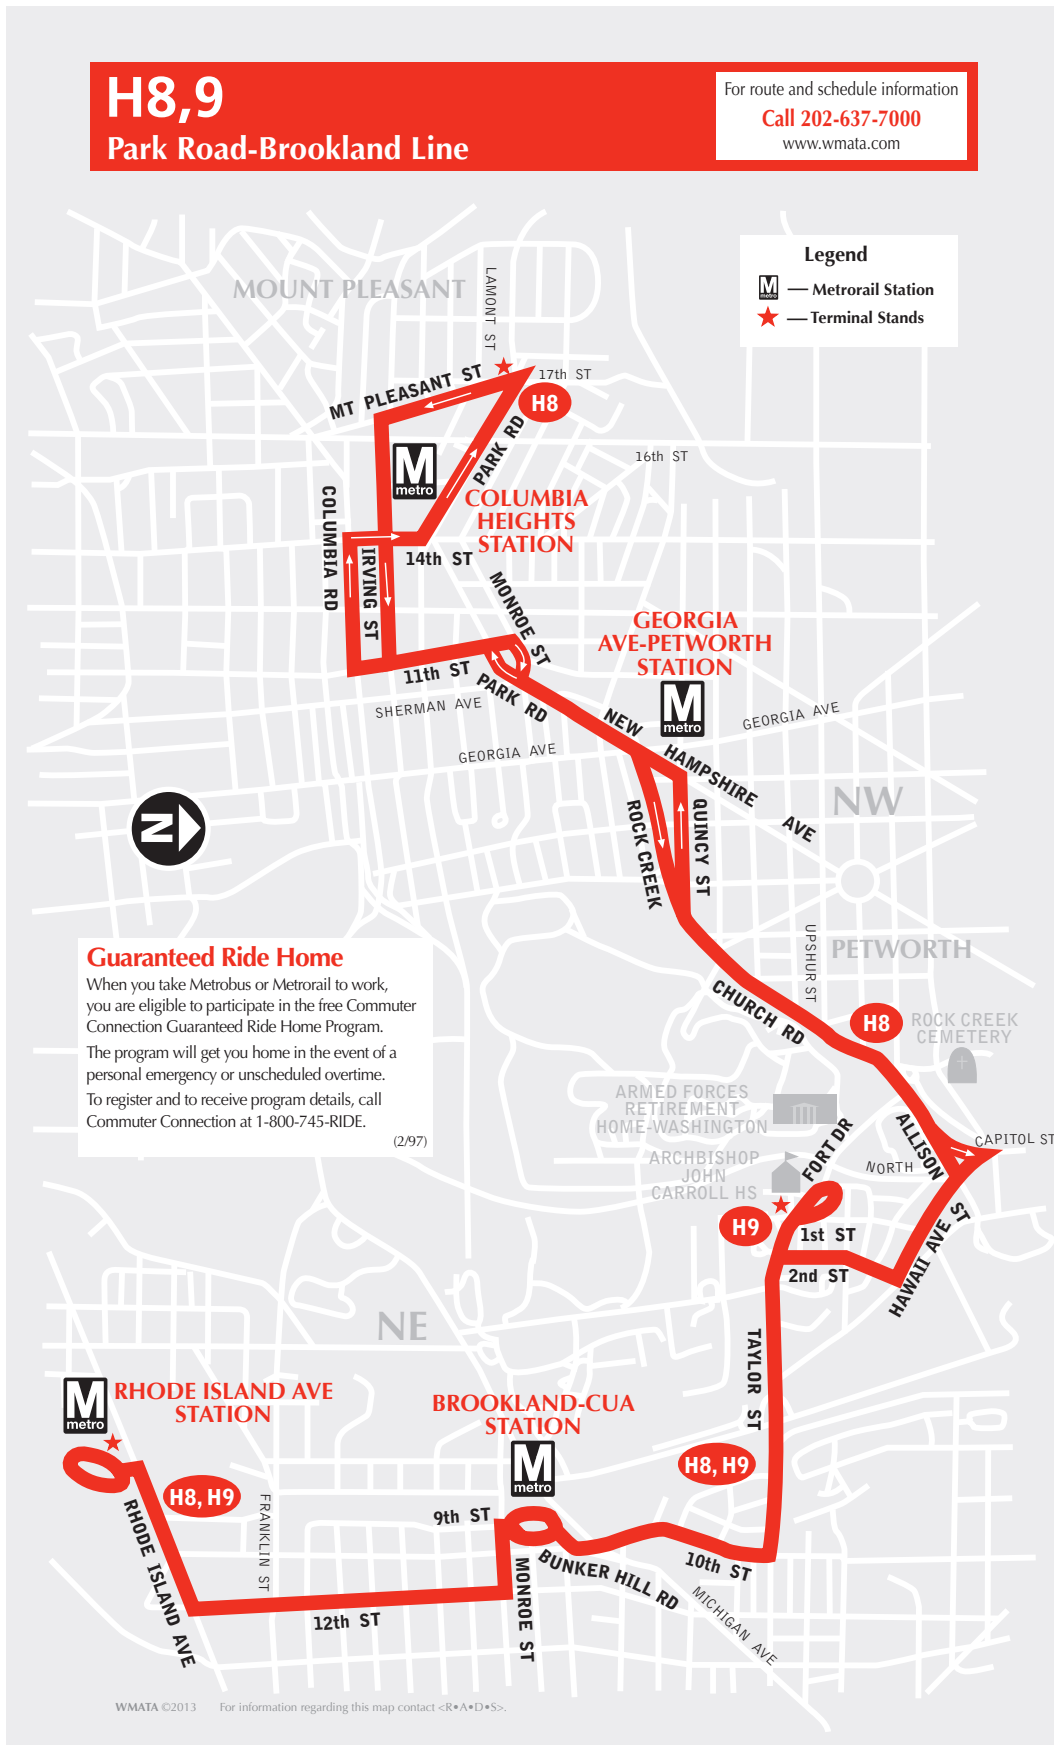

H8,9

Park Road-Brookland Line

Effective Sunday, March 14, 2021
A partir del domingo, 14 de marzo de 2021

H8,9 Park Road-Brookland Line

For route and schedule information
Call 202-637-7000
www.wmata.com