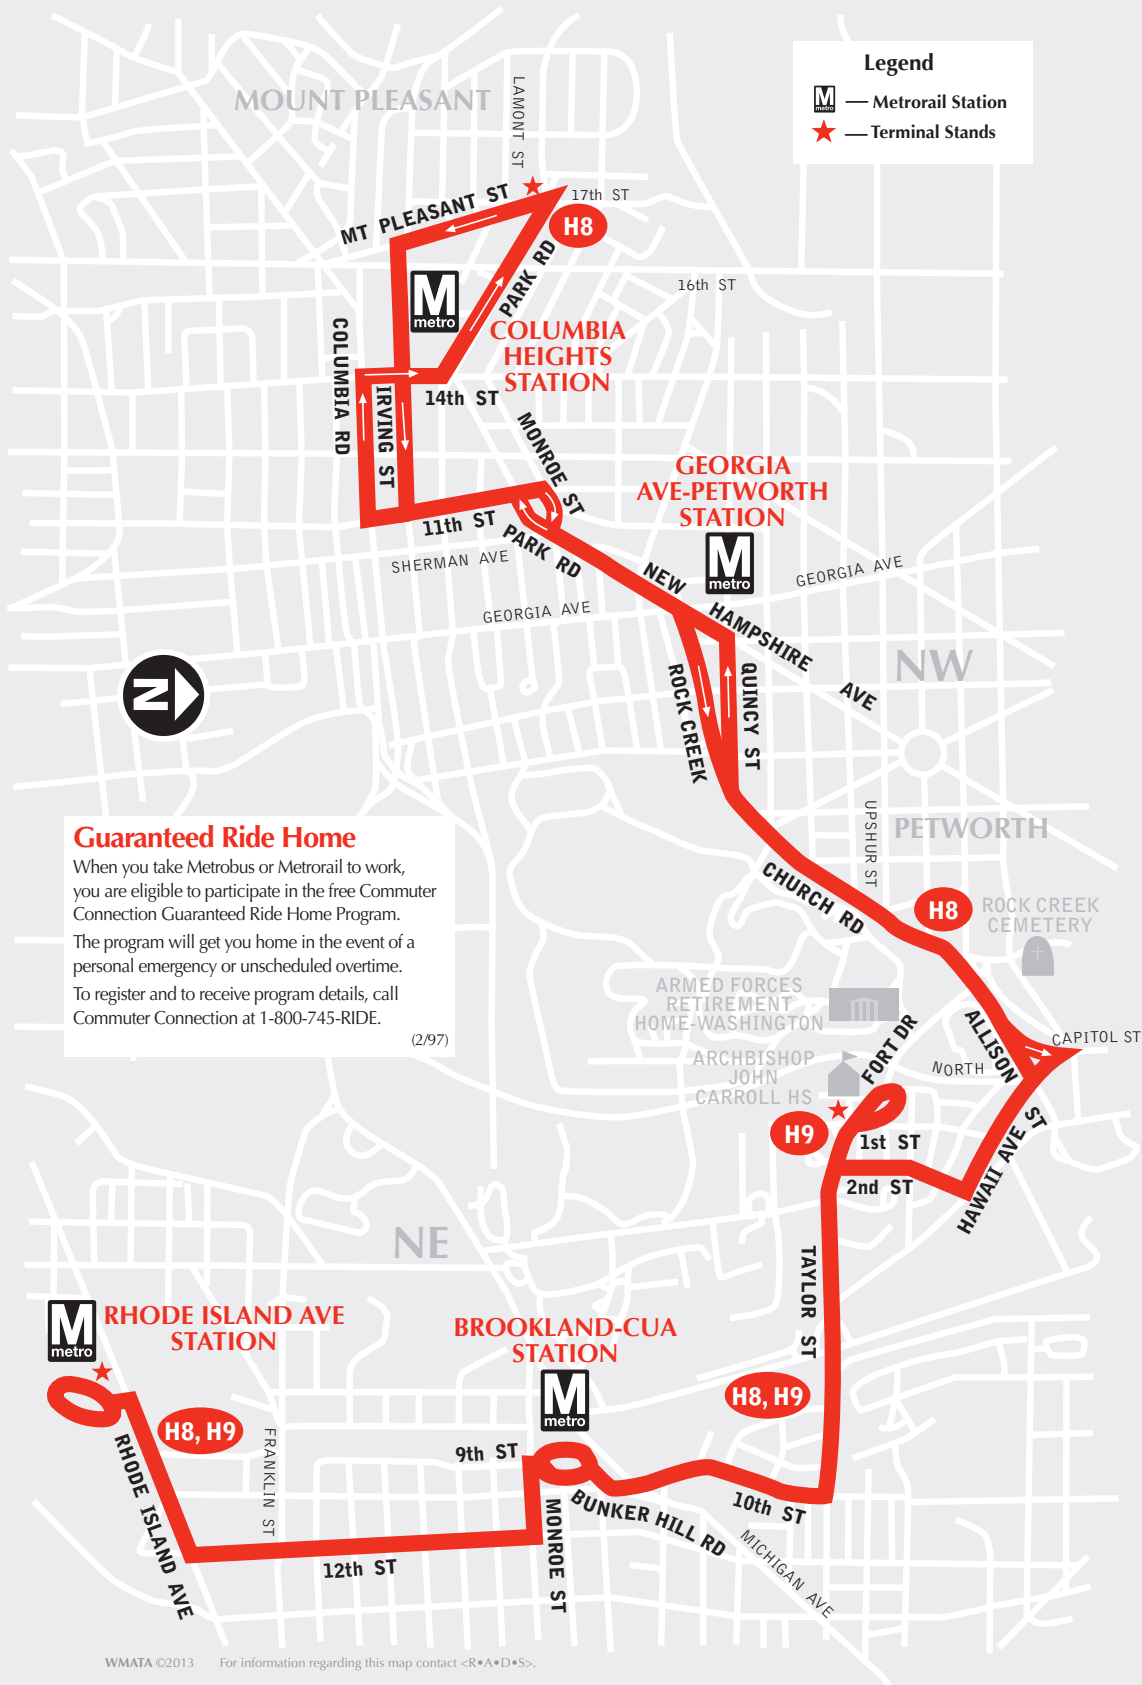

H8,9

Park Road-Brookland Line

For route and schedule information

Call 202-637-7000

www.wmata.com

Guaranteed Ride Home

When you take Metrobus or Metrorail to work, you are eligible to participate in the free Commuter Connection Guaranteed Ride Home Program.

The program will get you home in the event of a personal emergency or unscheduled overtime.

To register and to receive program details, call Commuter Connection at 1-800-745-RIDE.

(2/97)