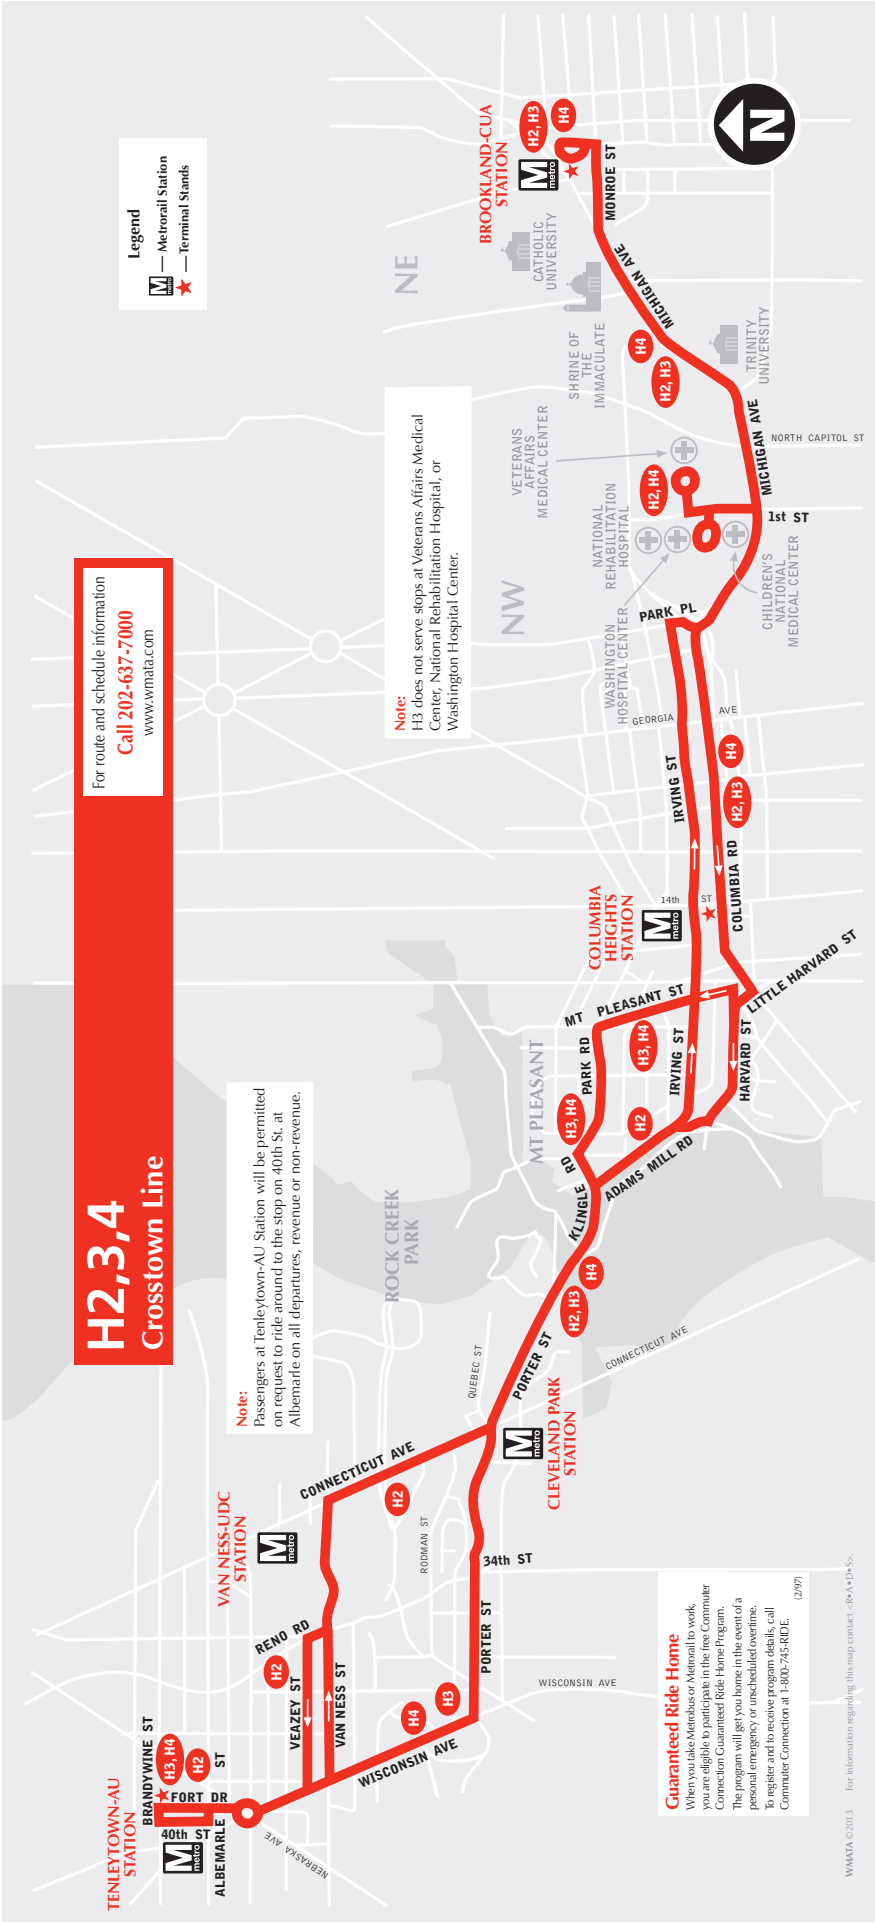

For route and schedule information
Call 202-637-7000
www.wmata.com

H2,3,4

Crosstown Line

Legend

- Metrorail Station
- Terminal Stands

Note:
Passengers at Tenleytown-AU Station will be permitted on request to ride around to the stop on 40th St. at Albemarle on all departures, revenue or non-revenue.

Note:
H3 does not serve stops at Veterans Affairs Medical Center, National Rehabilitation Hospital, or Washington Hospital Center.