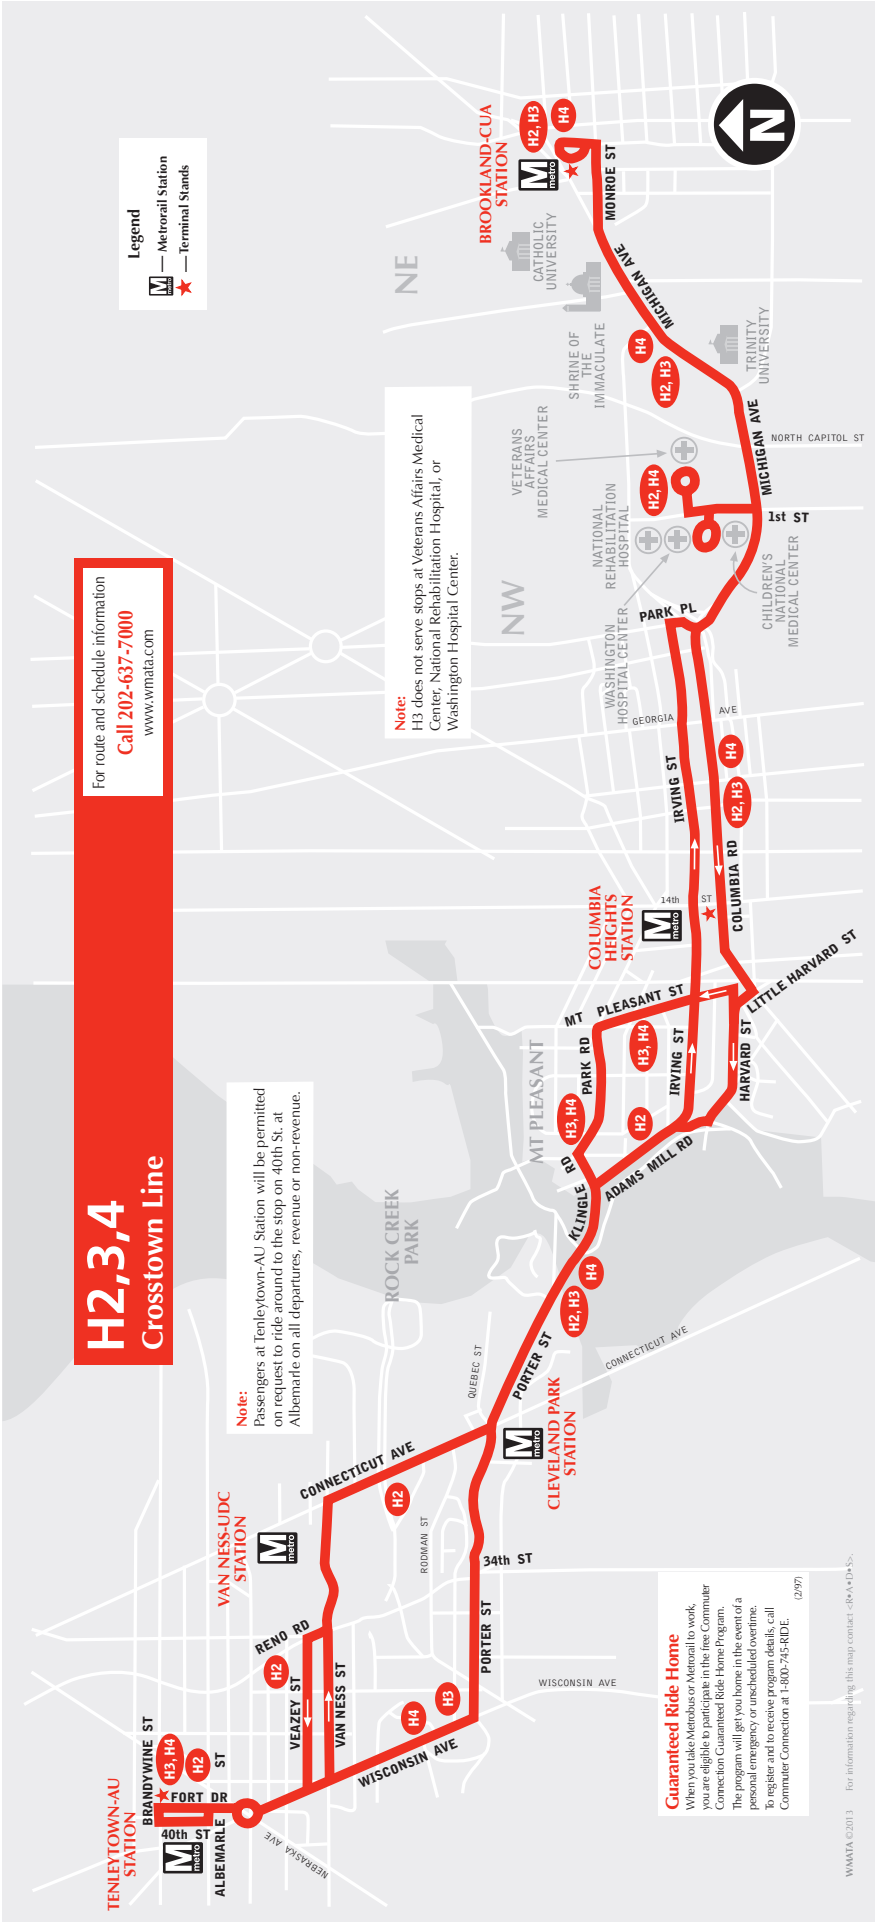

For route and schedule information
Call 202-637-7000
www.wmata.com

H2,3,4

Crosstown Line

Note:
Passengers at Tenleytown-AU Station will be permitted on request to ride around to the stop on 40th St. at Albemarle on all departures, revenue or non-revenue.

Note:
H3 does not serve stops at Veterans Affairs Medical Center, National Rehabilitation Hospital, or Washington Hospital Center.

Legend

- Metrorail Station
- Terminal Stands