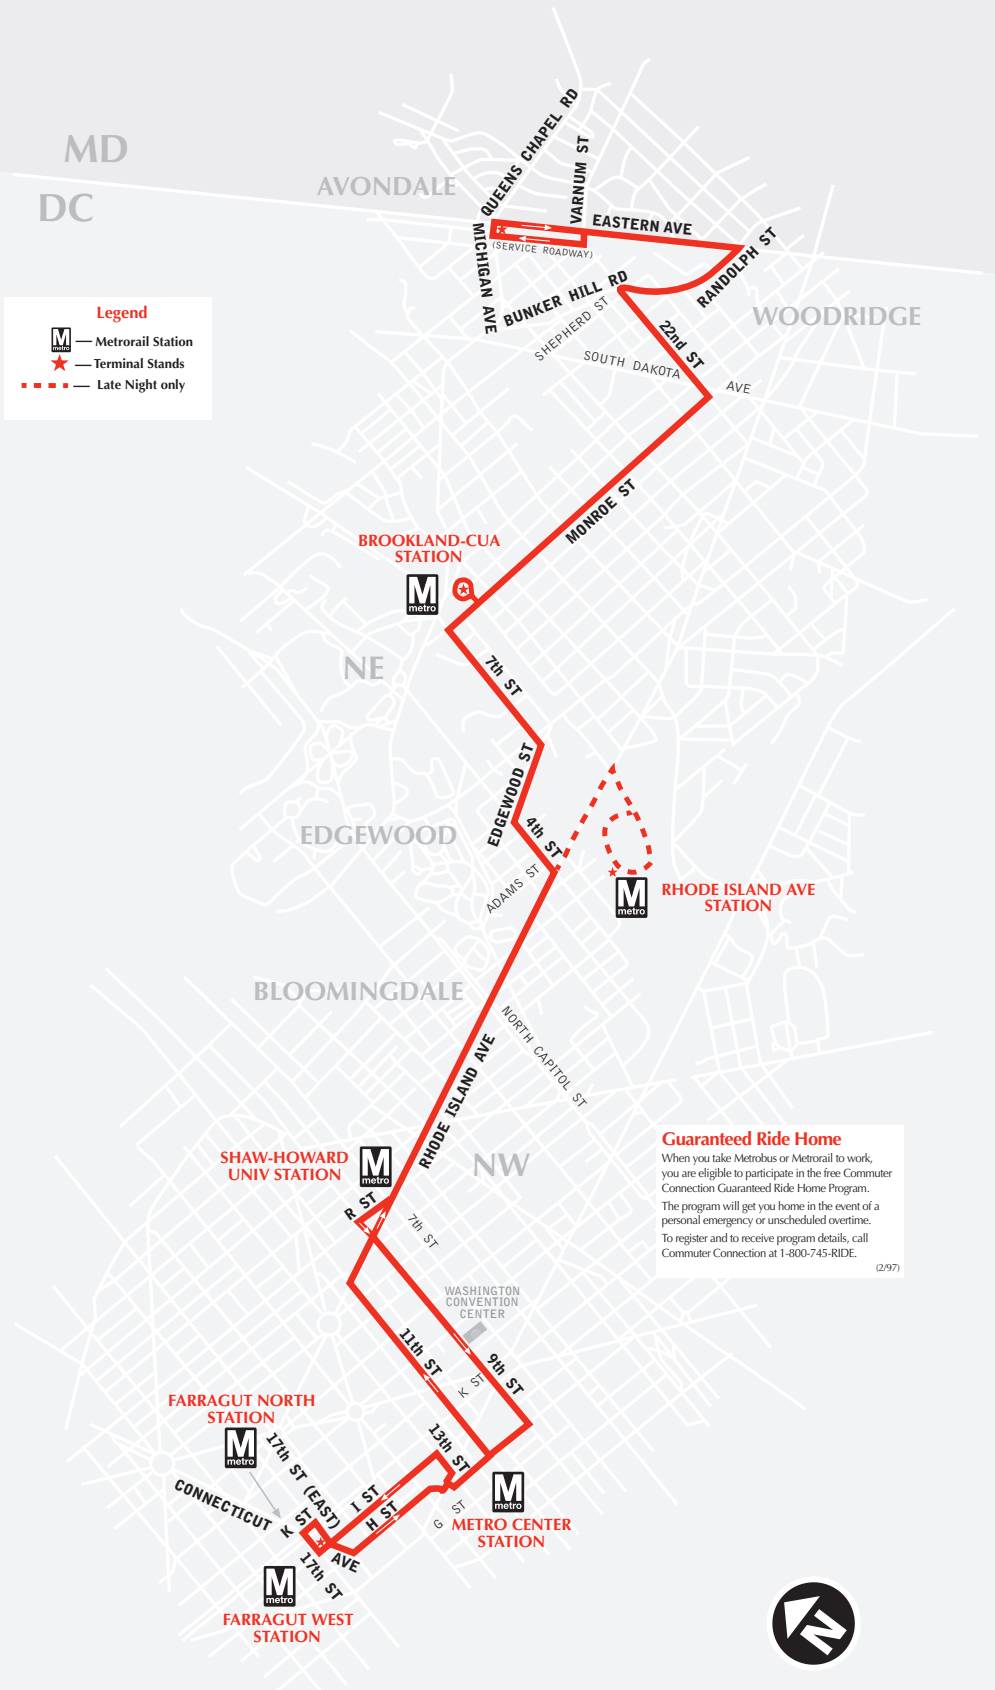

G8

Rhode Island Avenue Line

For route and schedule information

Call 202-637-7000

www.wmata.com

MD
DC

Legend

- Metrorail Station
- Terminal Stands
- Late Night only