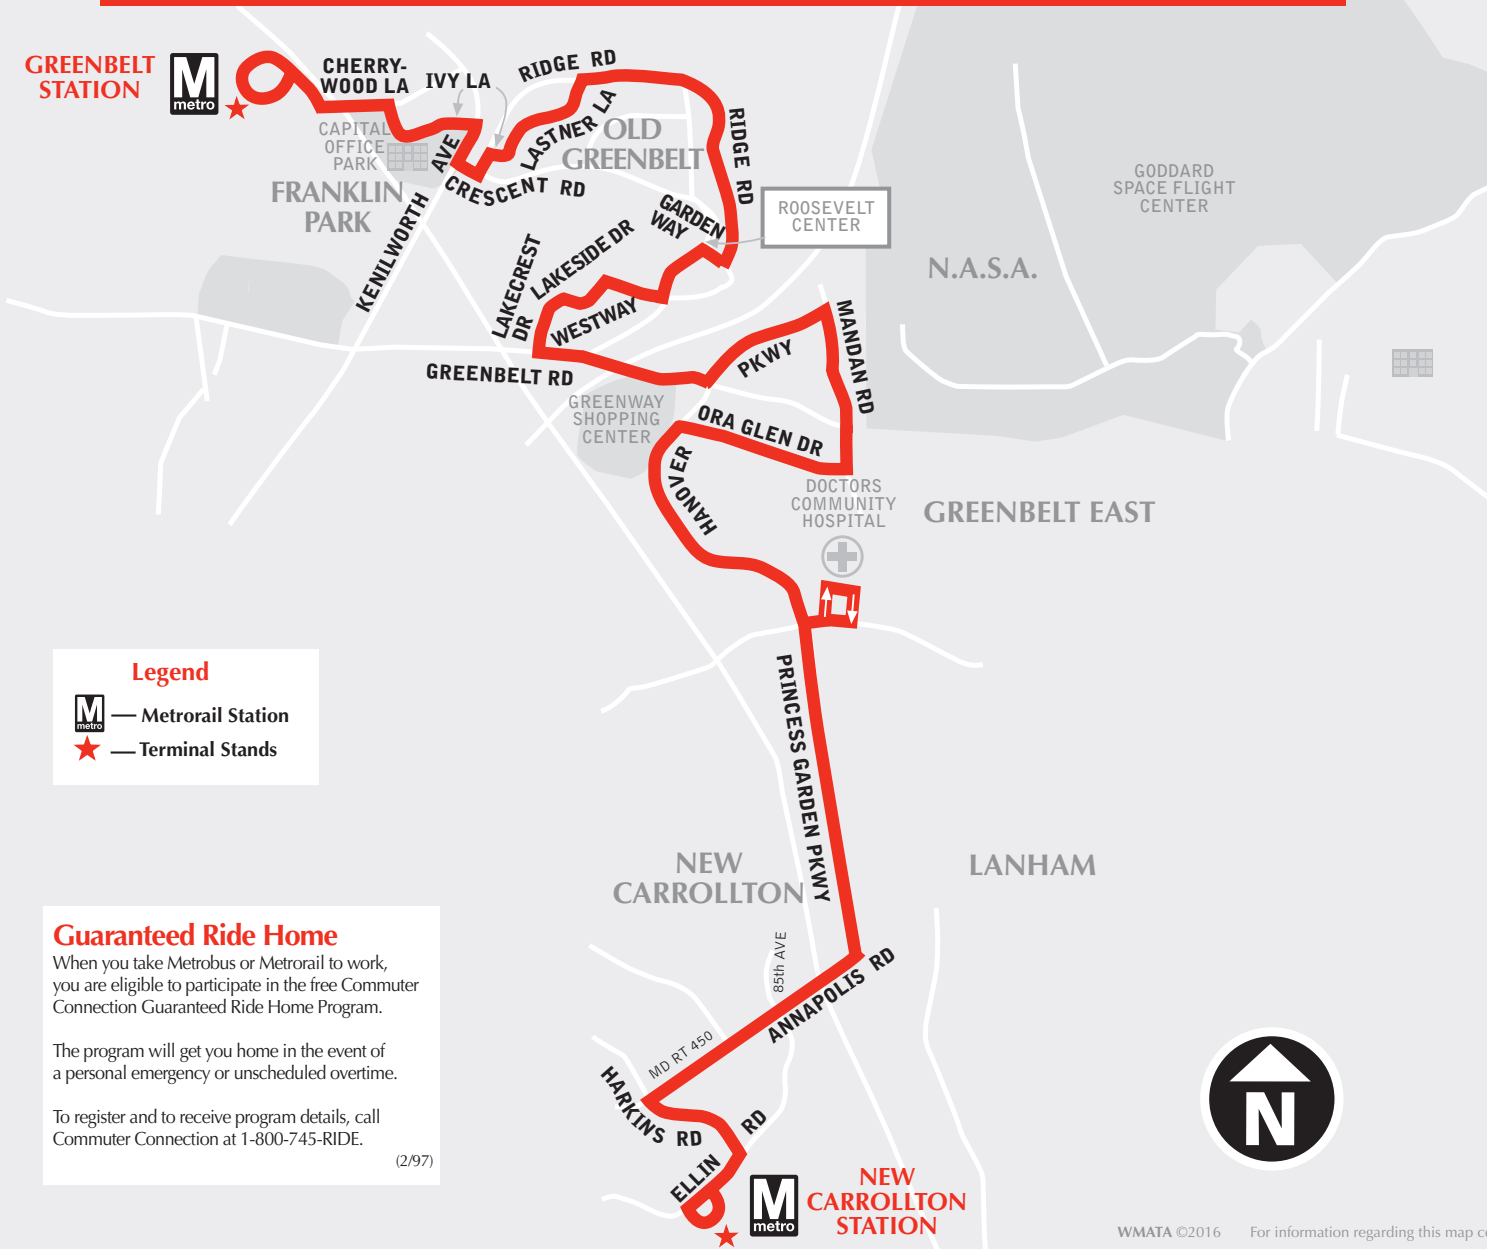

G12

Greenbelt-New Carrollton Line

Effective Sunday, September 5, 2021

A partir del domingo, 5 de septiembre de 2021

G12

Greenbelt-New Carrollton Line

For route and schedule information

Call 202-637-7000

www.wmata.com