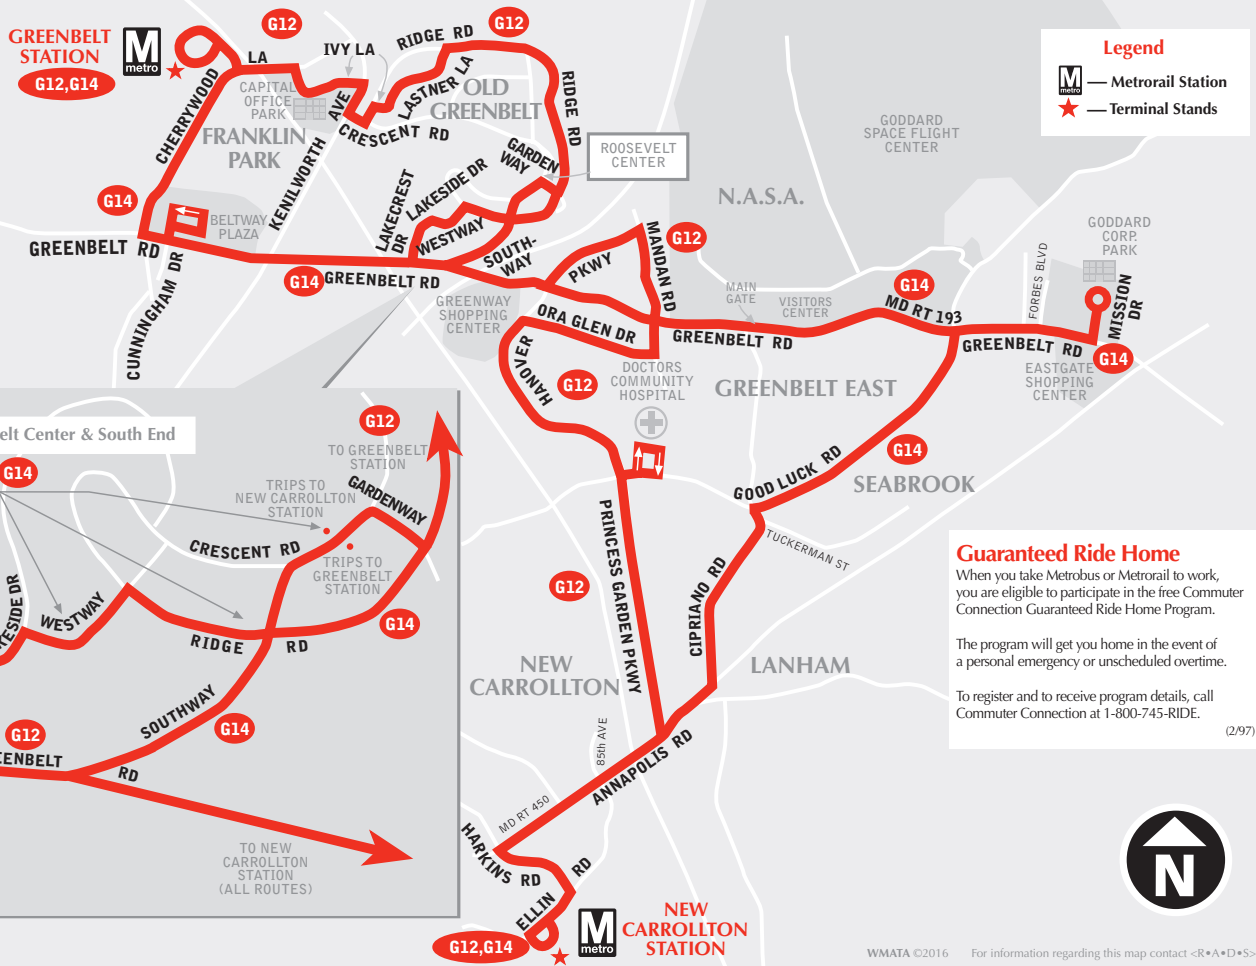

G12,14

Greenbelt-New Carrollton Line

For route and schedule information
Call 202-637-7000
www.wmata.com