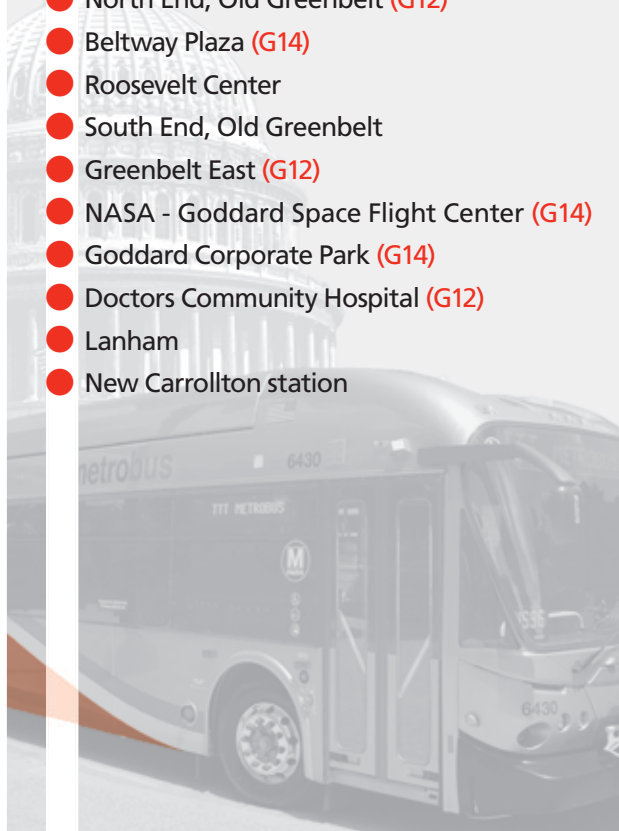

English-Español

Effective 6-24-18

G12,14

Greenbelt-New Carrollton Line

metrobus

Serves these locations-
Brinda servicio a estas ubicaciones

- Greenbelt station
- Capital Office Park (G12)
- North End, Old Greenbelt (G12)
- Beltway Plaza (G14)
- Roosevelt Center
- South End, Old Greenbelt
- Greenbelt East (G12)
- NASA - Goddard Space Flight Center (G14)
- Goddard Corporate Park (G14)
- Doctors Community Hospital (G12)
- Lanham
- New Carrollton station