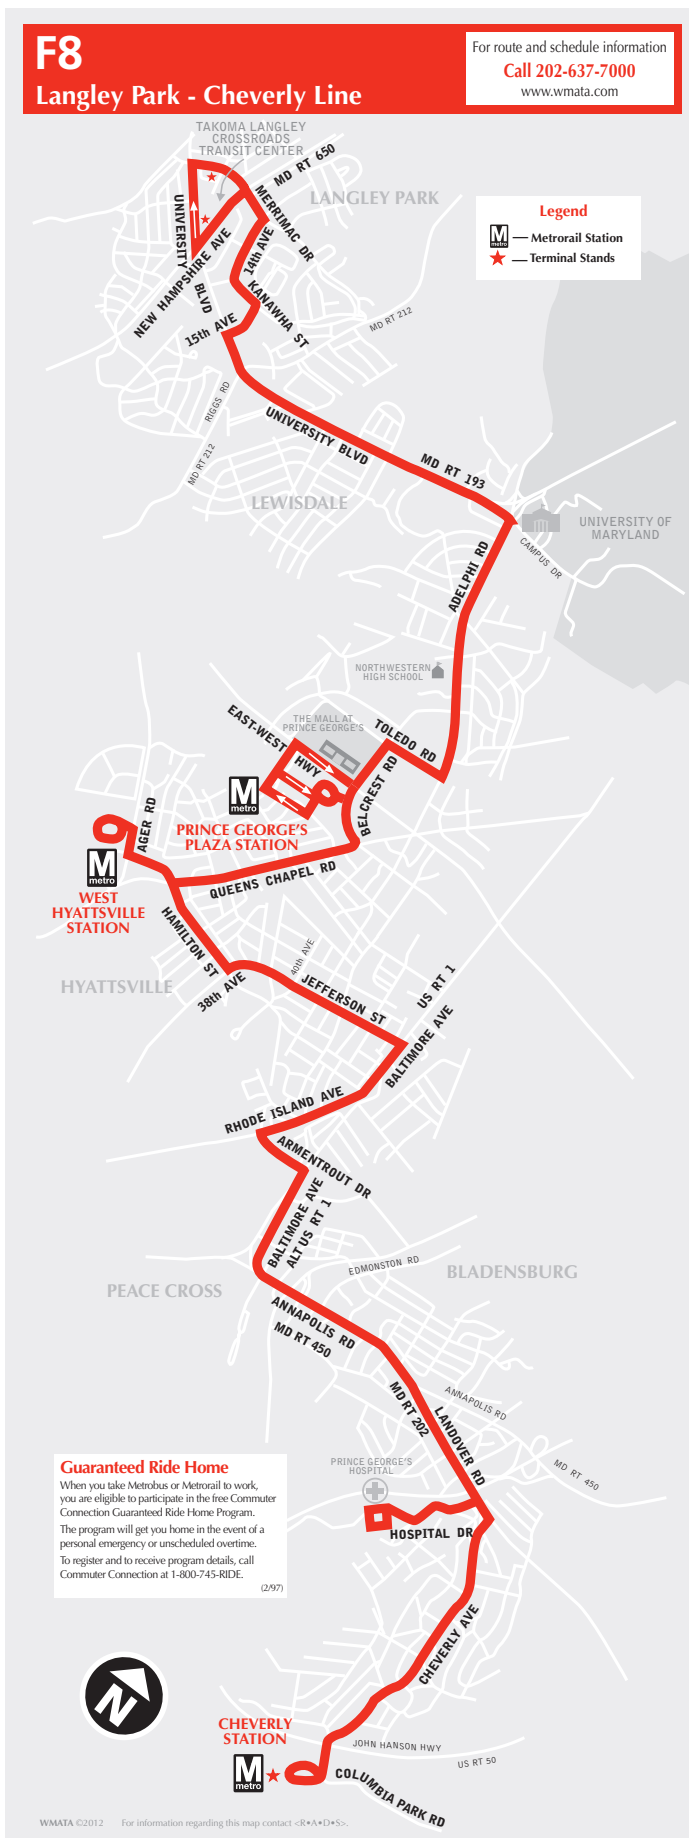

How to use this timetable

- Use the map to find the stops closest to where you will get on and off the bus.
- Select the schedule (Weekday, Saturday, Sunday) for when you will travel. Along the top of the schedule, find the stop at or nearest the point where you will get on the bus. Follow that column down to the time you want to leave.
- Use the same method to find the times the bus is scheduled to arrive at the stop where you will get off the bus.
- If the bus stop is not listed, use the time shown for the bus stop before it as the time to wait at the stop.
- The end-of-the-line or last stop is listed in ALL CAPS on the schedule.

English-Español

Effective 9-5-21

F8

Langley Park - Cheverly Line

metrobus

**Serves these locations-
Brinda servicio a estas ubicaciones**

- Cheverly station
- Prince George's Hospital
- Bladensburg
- Hyattsville
- West Hyattsville station
- Prince George's Plaza station
- Northwestern High School
- Lewisdale
- Langley Park
- Takoma Langley Crossroads Transit Center

Effective Sunday, September 5, 2021

A partir del domingo, 5 de septiembre de 2021

F8

Prince George's- Langley Park Line

Effective Sunday, September 5, 2021

A partir del domingo, 5 de septiembre de 2021

▶ Southbound To Cheverly station