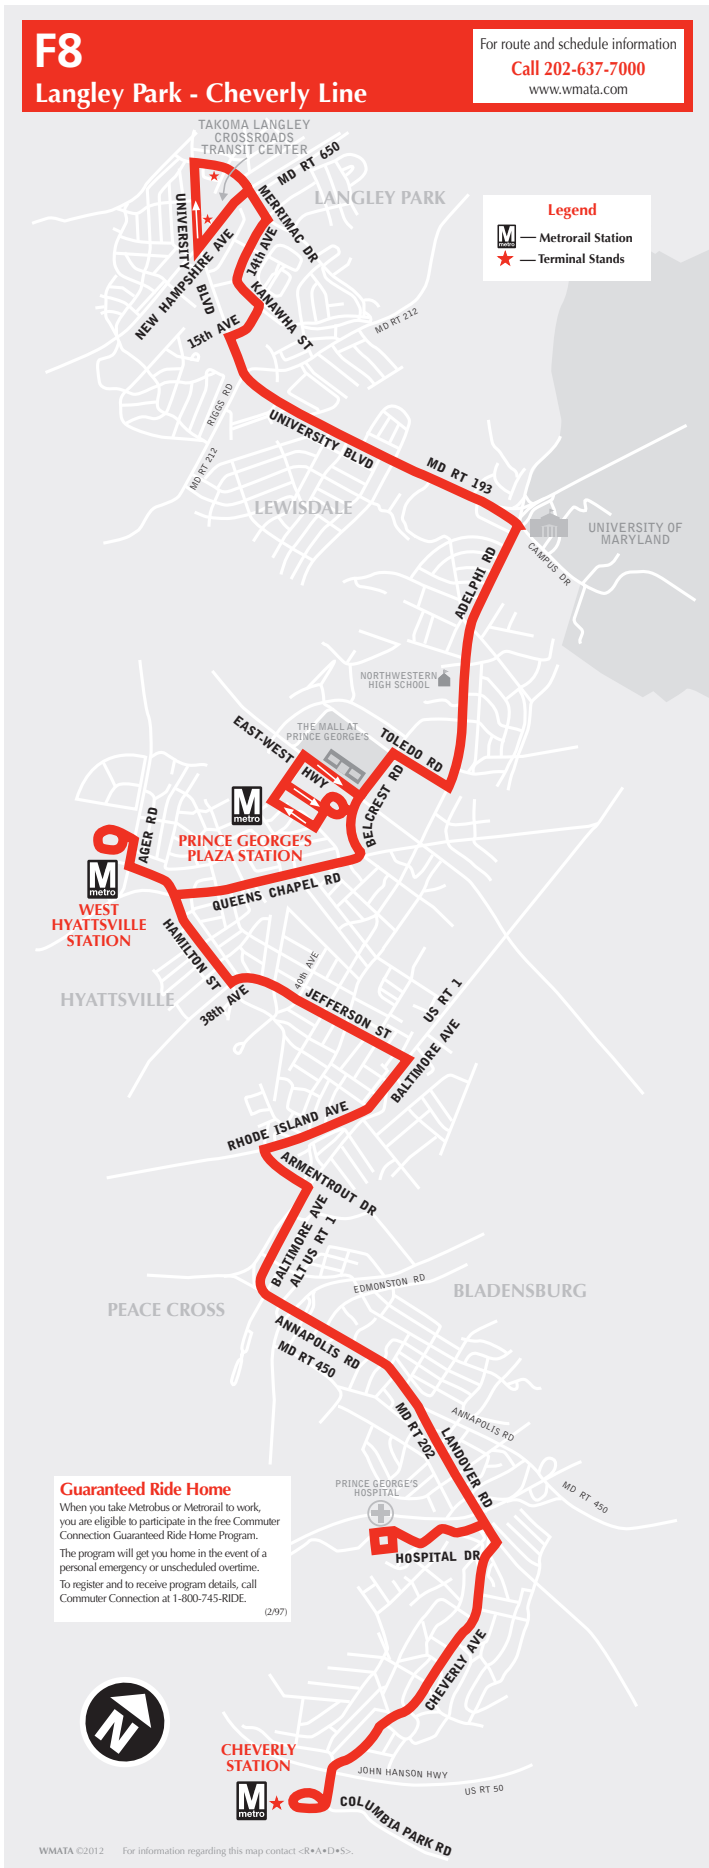

## Prince George's- Langley Park Line

Effective Sunday, August 23, 2020

A partir del domingo, 23 de agosto de 2020

### ▶ Southbound To Cheverly station