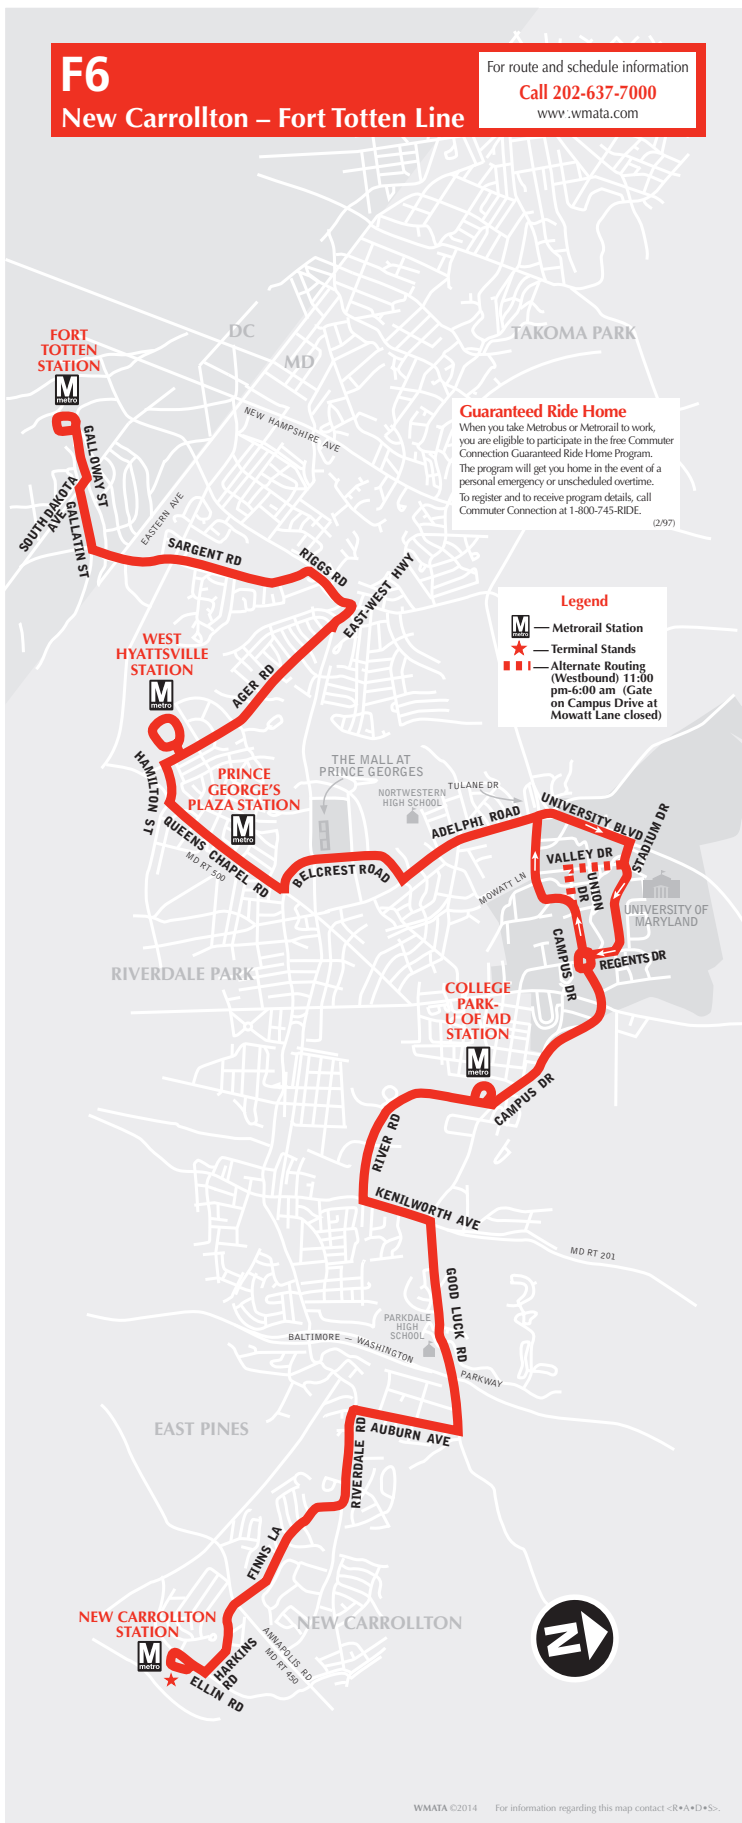

English-Español

Effective 6-6-21

F6

New Carrollton- Fort Totten Line

metrobus

Serves these locations-
Brinda servicio a estas ubicaciones

- New Carrollton station
- Finns Lane
- Parkdale High School
- College Park-U of Md station
- University of Maryland
- Northwestern High School
- Prince George's Plaza station
- West Hyattsville station
- Sargent Road
- Fort Totten station

Effective Sunday, June 6, 2021

A partir del domingo, 6 de junio de 2021

F6

New Carrollton- Fort Totten Line

Effective Sunday, June 6, 2021

A partir del domingo, 6 de junio de 2021

▶ Westbound To Fort Totten station

Monday thru Friday — Lunes a viernes

Route Number	New Carrollton 	Riverdale Rd. & Auburn Ave.	College Park- U of Md 	Adelphi Rd. & Tulane Dr.	Prince George's Plaza  (Belcrest Rd.)	West Hyatts-ville 	Riggs Rd. & East-West Hwy.	Sargent Rd. & Eastern Ave.	FORT TOTTEN 
AM Service — Servicio matutino									
F6	5:00	5:06	5:15	5:25	5:32	5:39	5:48	5:54	5:59
F6	6:00	6:08	6:19	6:29	6:36	6:43	6:53	6:59	7:04
F6	7:00	7:08	7:19	7:29	7:36	7:43	7:53	7:59	8:04
F6	8:00	8:09	8:20	8:32	8:38	8:45	8:54	9:00	9:05
F6	9:00	9:09	9:20	9:32	9:38	9:45	9:54	10:00	10:05
F6	10:00	10:07	10:18	10:30	10:36	10:44	10:52	10:58	11:03
F6	11:00	11:07	11:18	11:30	11:36	11:44	11:52	11:58	12:03
PM Service — Servicio vespertino									
F6	12:00	12:07	12:18	12:30	12:36	12:43	12:51	12:57	1:02
F6	1:00	1:07	1:18	1:30	1:36	1:43	1:51	1:57	2:02
F6	2:00	2:07	2:18	2:30	2:36	2:43	2:51	2:57	3:02
F6	3:00	3:07	3:18	3:30	3:36	3:43	3:51	3:57	4:02
F6	4:00	4:09	4:20	4:31	4:37	4:45	4:56	5:02	5:07
F6	5:00	5:09	5:20	5:31	5:37	5:45	5:56	6:02	6:07
F6	6:00	6:09	6:20	6:31	6:37	6:45	6:56	7:02	7:07
F6	7:00	7:08	7:18	7:28	7:34	7:40	7:50	7:56	8:01
F6	8:00	8:08	8:18	8:28	8:34	8:40	8:50	8:56	9:01
F6	9:00	9:08	9:18	9:28	9:34	9:40	9:50	9:56	10:01