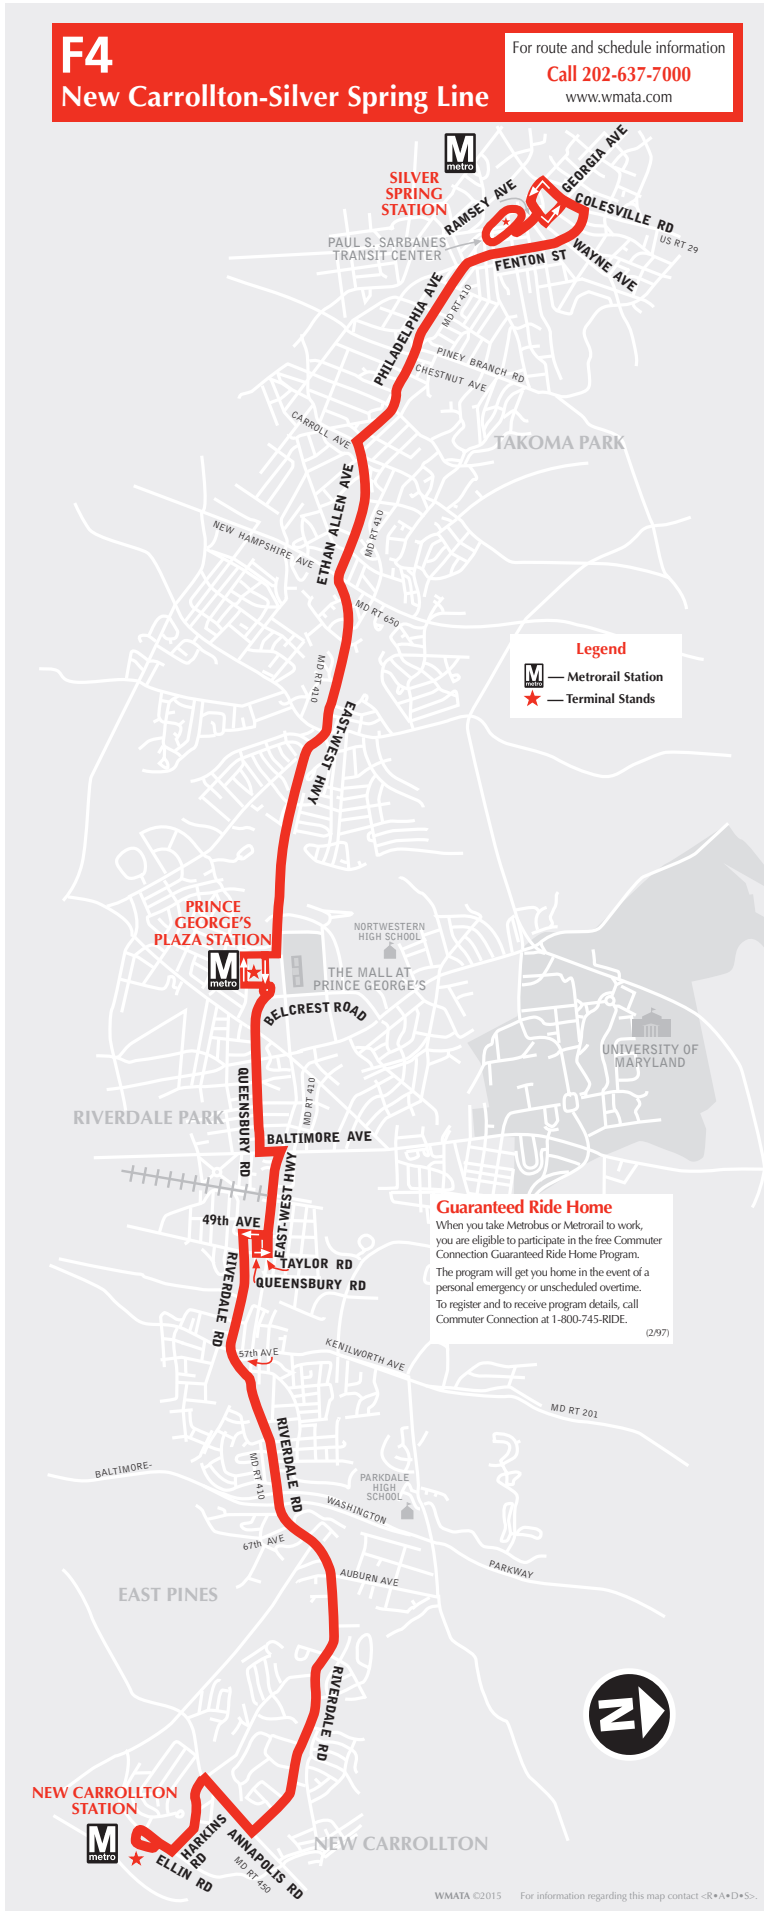

F4 New Carrollton-Silver Spring Line

For route and schedule information
Call 202-637-7000
www.wmata.com