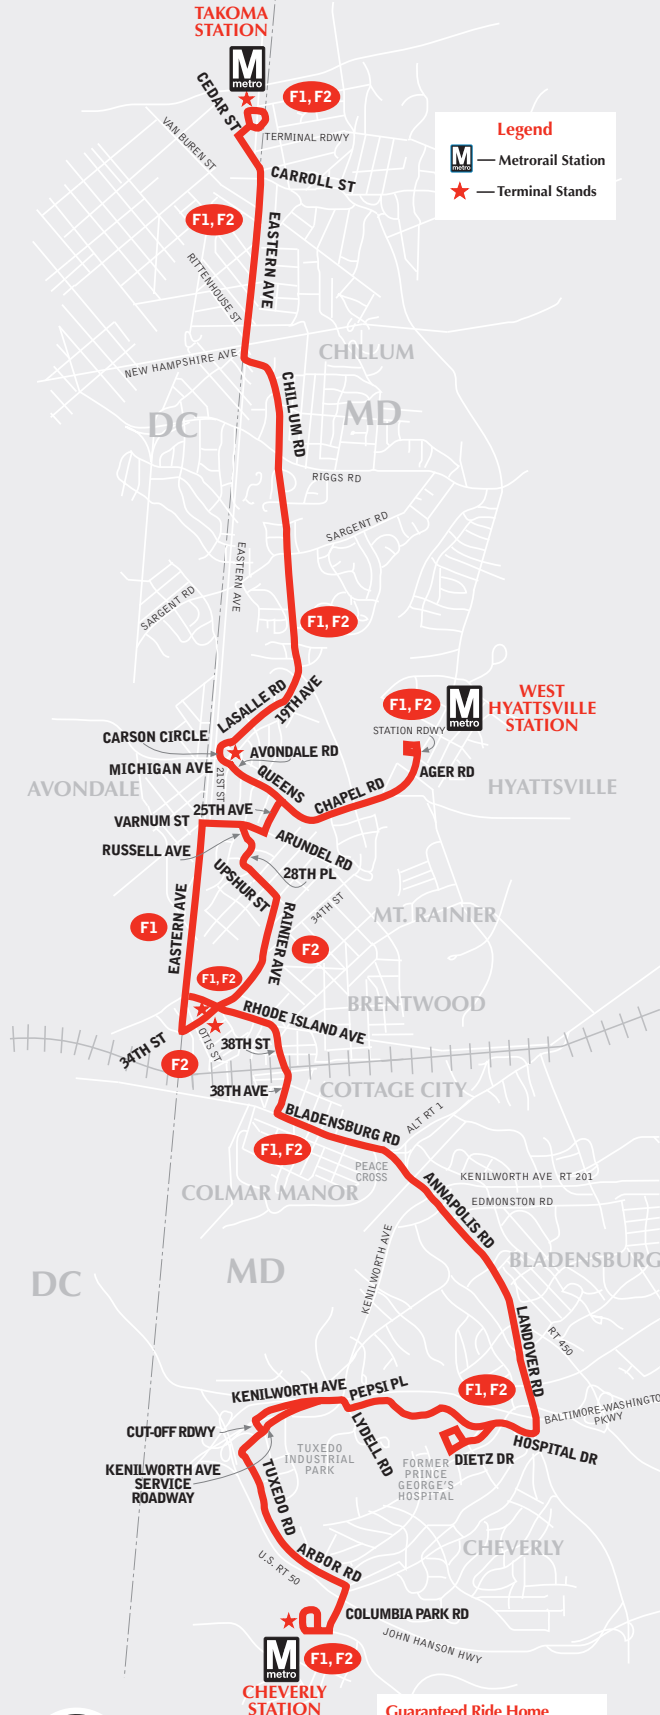

F1,2 Chillum Road Line

For route and schedule information
Call 202-637-7000
www.wmata.com

Legend

- Metro Station
- Terminal Stands