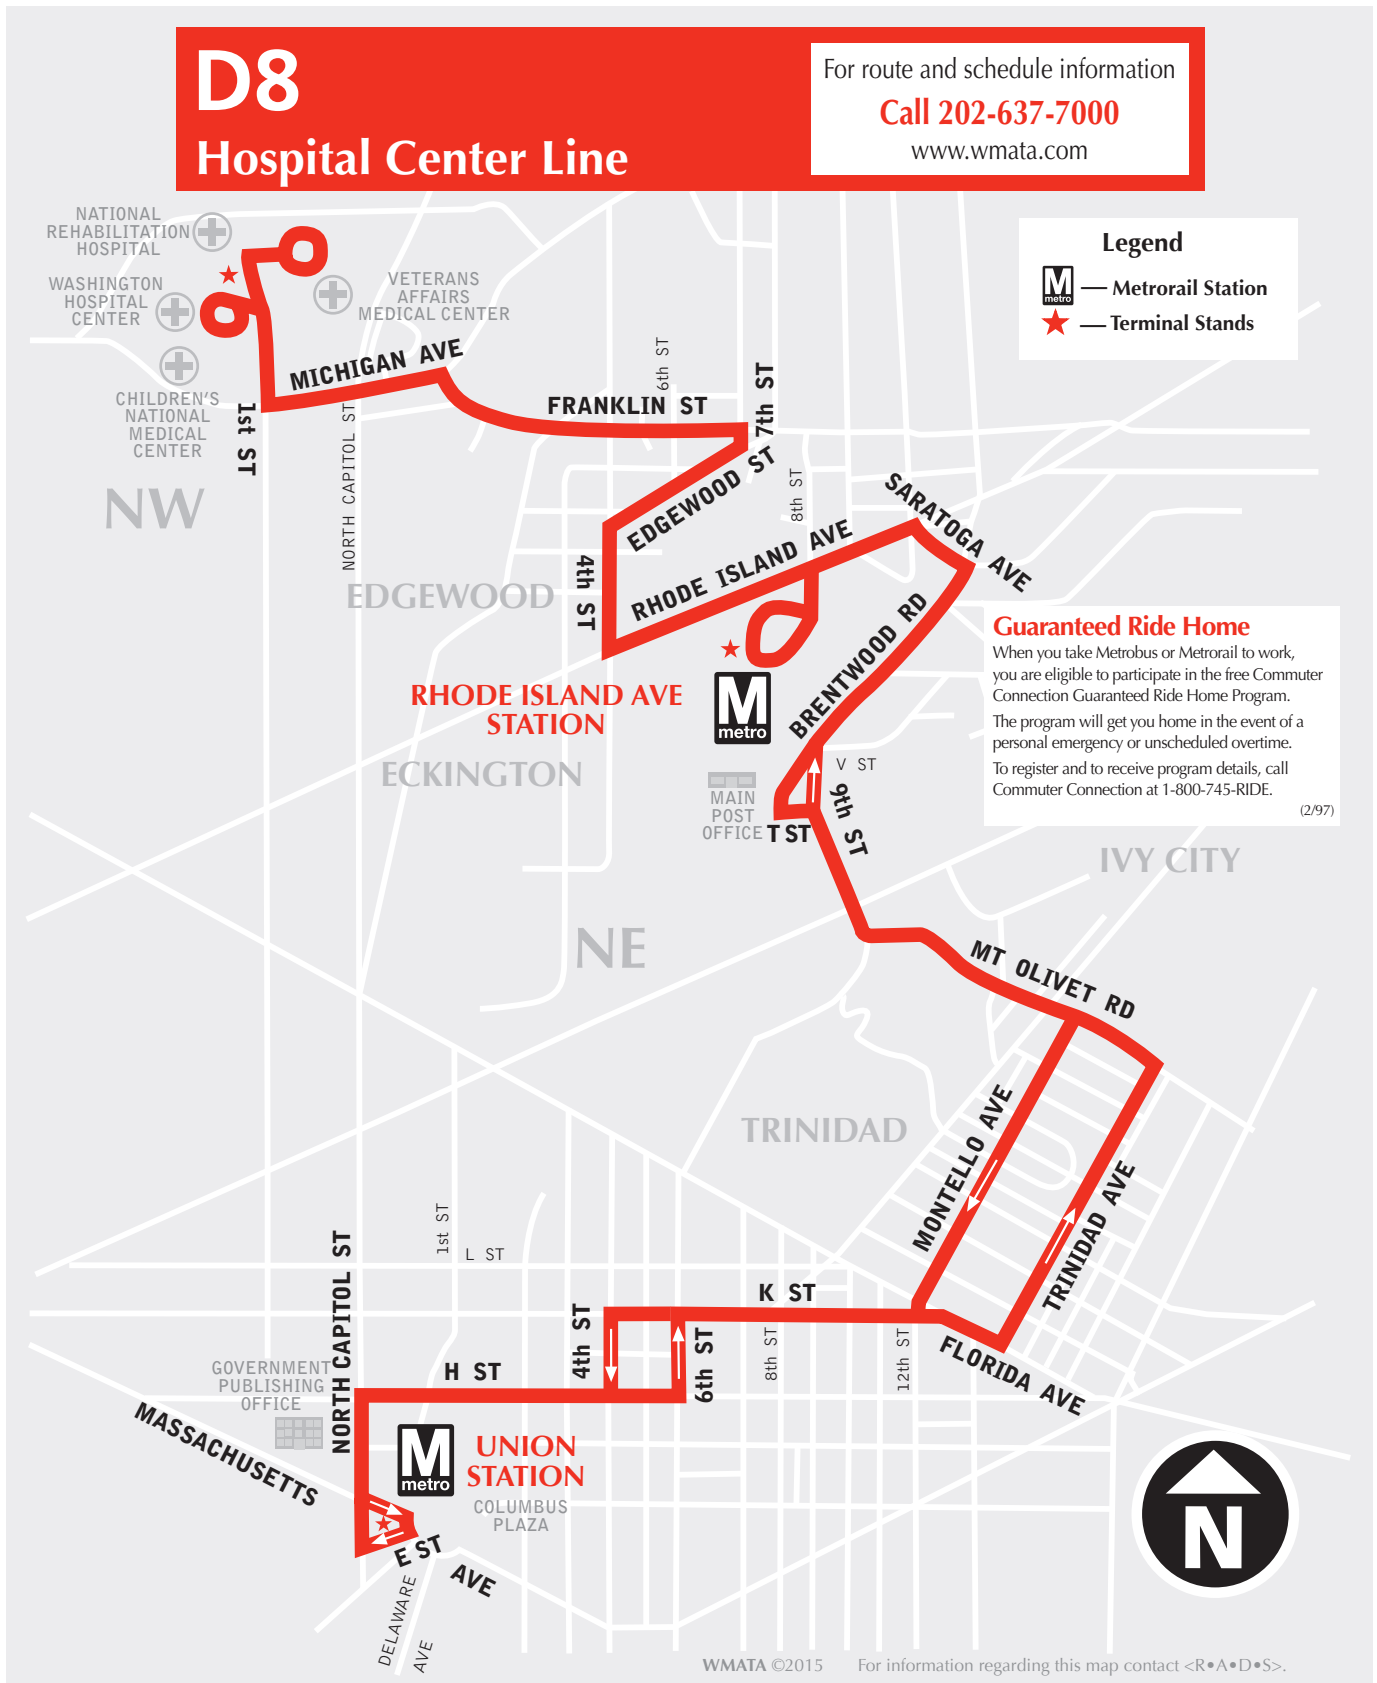

D8

Hospital Center Line

Effective Sunday, August 23, 2020

A partir del domingo, 23 de agosto de 2020

D8

Hospital Center Line

For route and schedule information

Call 202-637-7000

www.wmata.com

Legend

- Metrorail Station
- Terminal Stands

Guaranteed Ride Home

When you take Metrobus or Metrorail to work, you are eligible to participate in the free Commuter Connection Guaranteed Ride Home Program.

The program will get you home in the event of a personal emergency or unscheduled overtime. To register and to receive program details, call Commuter Connection at 1-800-745-RIDE.

(2/97)