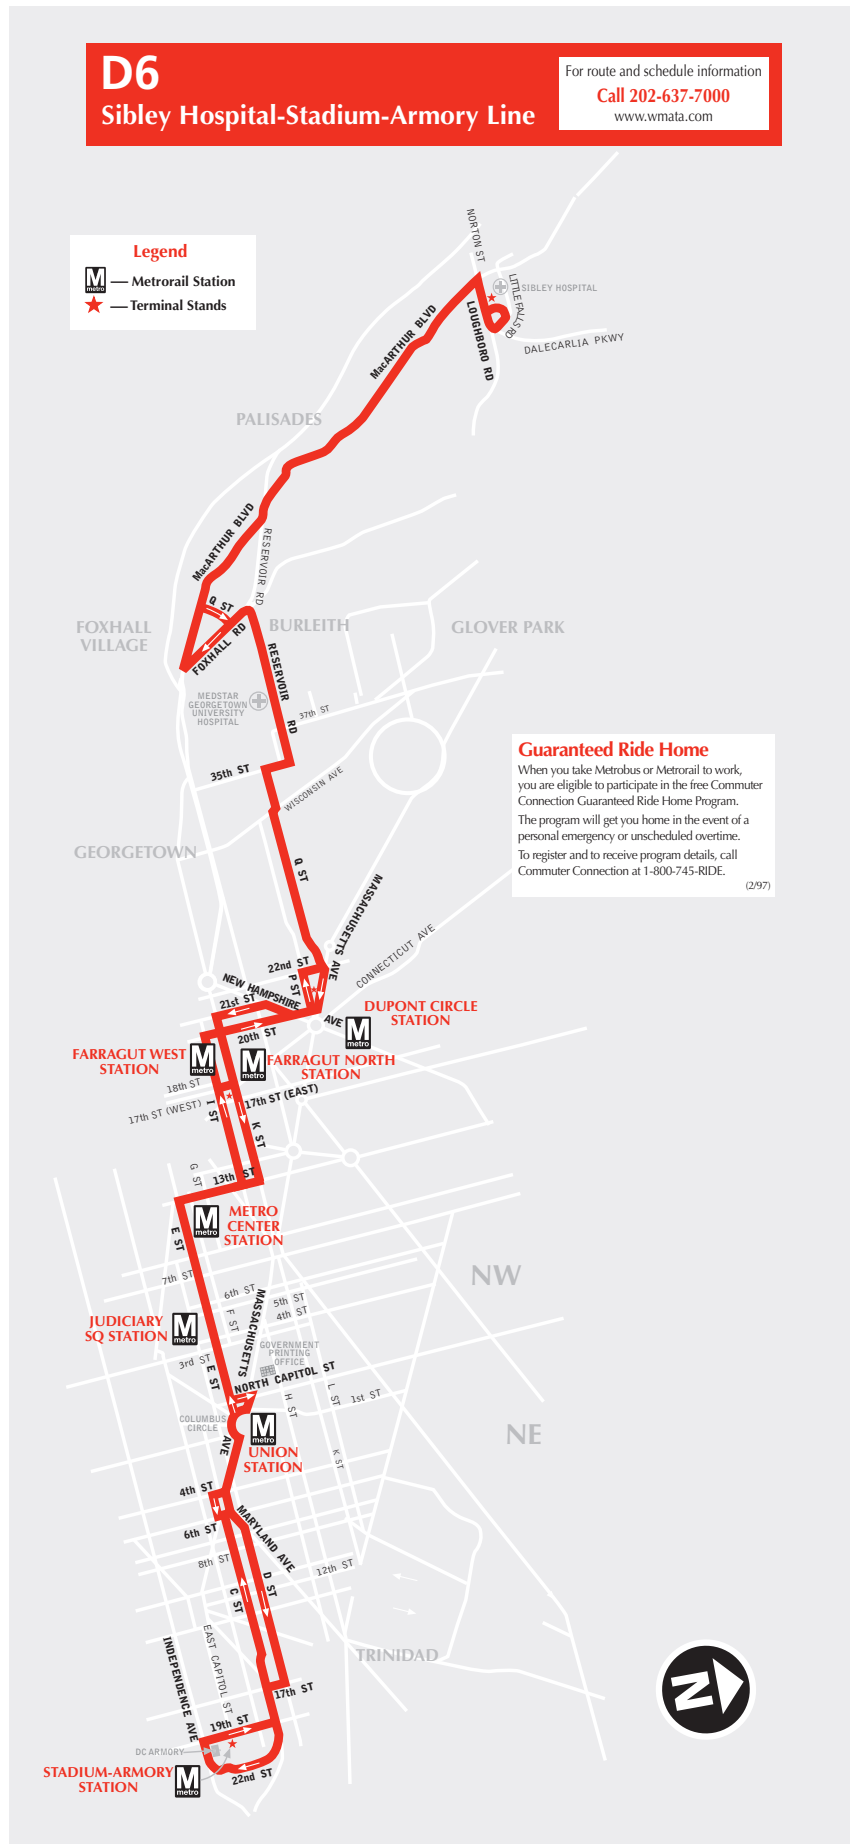

## Sibley Hospital-Stadium-Armory Line

**metrobus**

**Serves these locations-  
Brinda servicio a estas ubicaciones**

- Sibley Hospital
- Palisades
- Foxhall Village
- MedStar Georgetown University Hospital
- Georgetown
- Dupont Circle station
- Farragut North station
- Farragut West station
- Metro Center station
- Union Station
- Capitol Hill
- Stadium-Armory station

#### Westbound to Sibley Hospital

■ — Passengers from Dupont Circle station transfer to westbound D6 on 20th St. at O St. or on P St. between 20th and 21st Sts.

Los pasajeros de la estación Dupont Circle hacen transbordo a D6 con rumbo al oeste en 20th St., en O St. o en P St. entre 20th y 21st St.

#### ► Eastbound to Stadium-Armory station