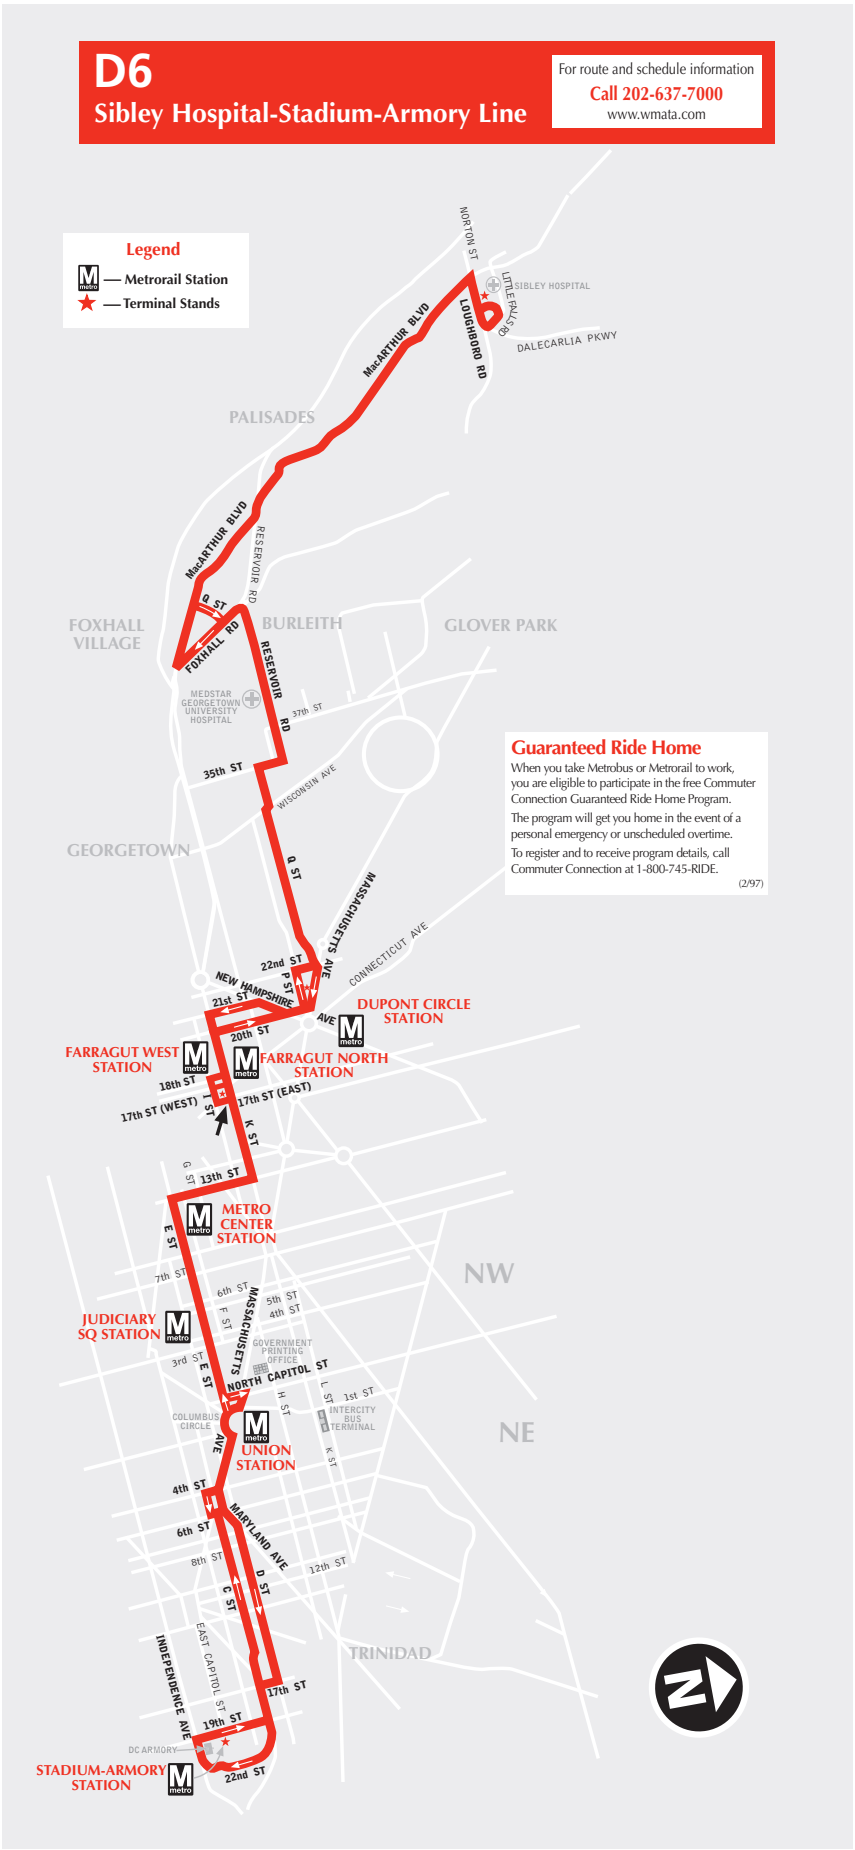

D6

Sibley Hospital-Stadium-Armory Line

Effective Sunday, September 5, 2021

A partir del domingo, 5 de septiembre de 2021

D6
Sibley Hospital-Stadium-Armory Line

For route and schedule information
Call 202-637-7000
www.wmata.com

Legend

- Metrorail Station
- Terminal Stands

Guaranteed Ride Home
When you take Metrobus or Metrorail to work, you are eligible to participate in the free Commuter Connection Guaranteed Ride Home Program. The program will get you home in the event of a personal emergency or unscheduled overtime. To register and to receive program details, call Commuter Connection at 1-800-745-RIDE. (297)