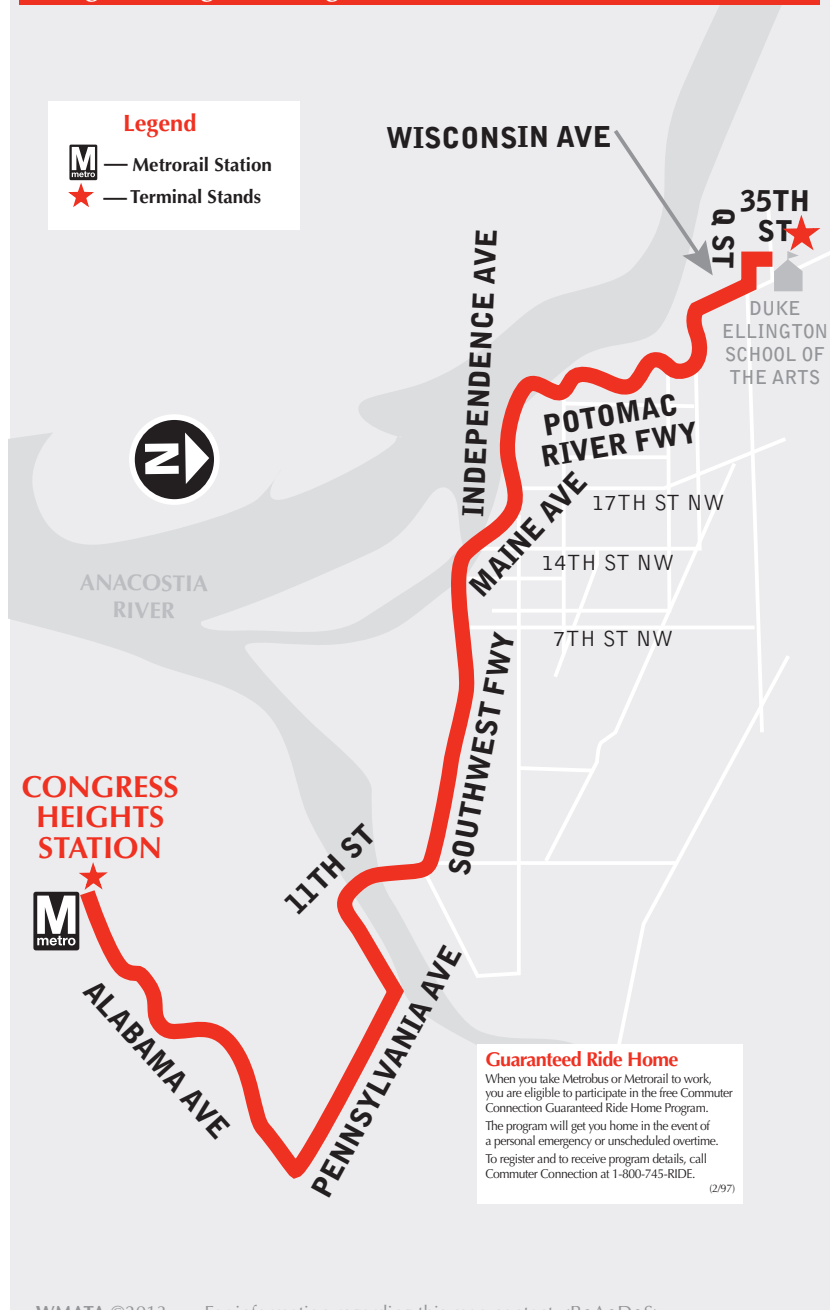

D51

Congress Heights-Georgetown Line

For route and schedule information
Call 202-637-7000
www.wmata.com

Legend

— Metrorail Station

— Terminal Stands

Guaranteed Ride Home
When you take Metrobus or Metrorail to work, you are eligible to participate in the free Commuter Connection Guaranteed Ride Home Program. The program will get you home in the event of a personal emergency or unscheduled overtime. To register and to receive program details, call Commuter Connection at 1-800-745-RIDE. (2/97)

WMATA ©2013 For information regarding this map contact <R•A•D•S>.

▶ Westbound to Georgetown

Monday thru Friday — Lunes a viernes

Route Number	Congress Heights	38th St. & Pennsylvania Ave. SE (Fairfax Village)	Pennsylvania & Minnesota Aves. SE (L'Enfant Square)	35th St. & Reservoir Rd. NW (GEORGETOWN)
D51	6:38	6:45	6:56	7:30

● — Trip operates only on days when public school is open.
El recorrido se realiza solamente cuando están abiertas las escuelas públicas.