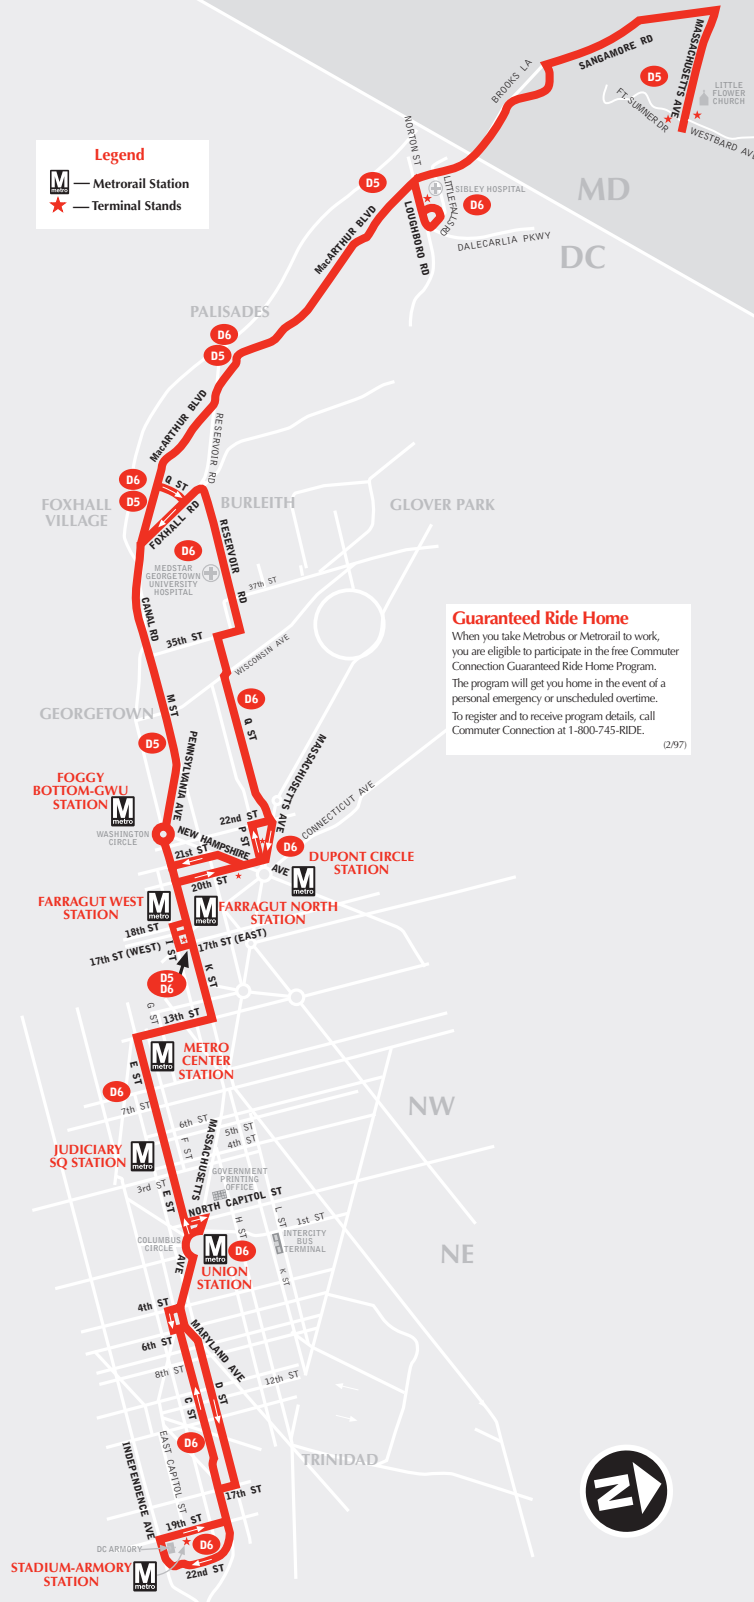

D5

MacArthur Blvd.-Georgetown Line

D6

Sibley Hospital-Stadium-Armory Line

For route and schedule information
Call 202-637-7000
www.wmata.com

Legend

- Metrorail Station
- Terminal Stands