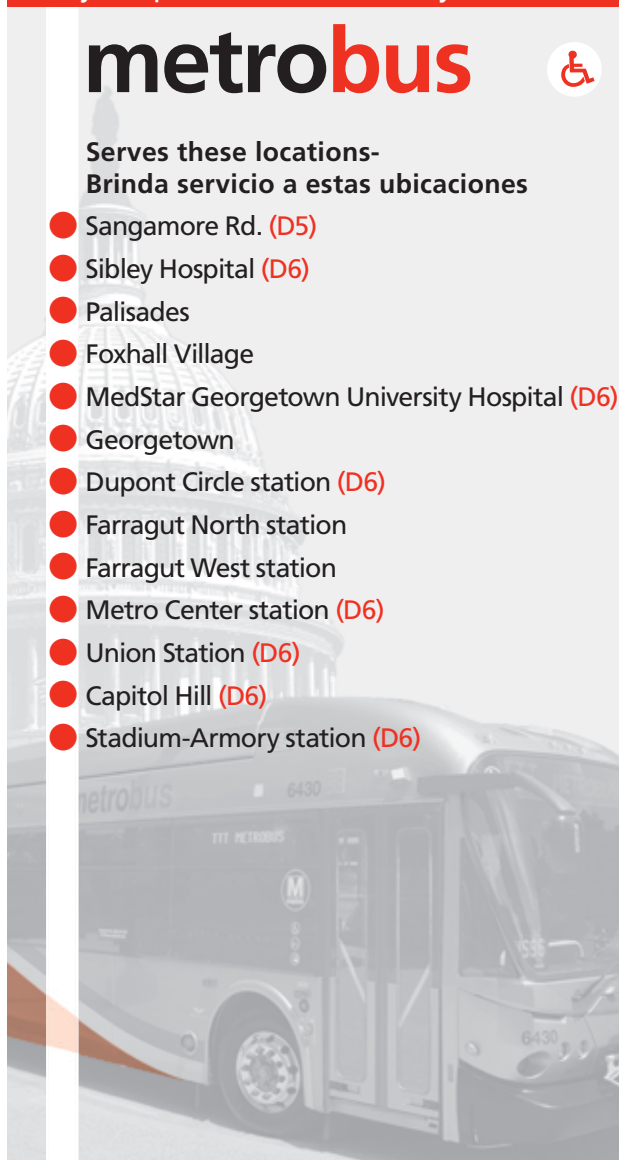

# D5

MacArthur Blvd.–Georgetown Line

# D6

Sibley Hospital–Stadium-Armory Line

## metrobus

Serves these locations-  
Brinda servicio a estas ubicaciones

- Sangamore Rd. (D5)
- Sibley Hospital (D6)
- Palisades
- Foxhall Village
- MedStar Georgetown University Hospital (D6)
- Georgetown
- Dupont Circle station (D6)
- Farragut North station
- Farragut West station
- Metro Center station (D6)
- Union Station (D6)
- Capitol Hill (D6)
- Stadium-Armory station (D6)

# D5

MacArthur Blvd.-Georgetown Line