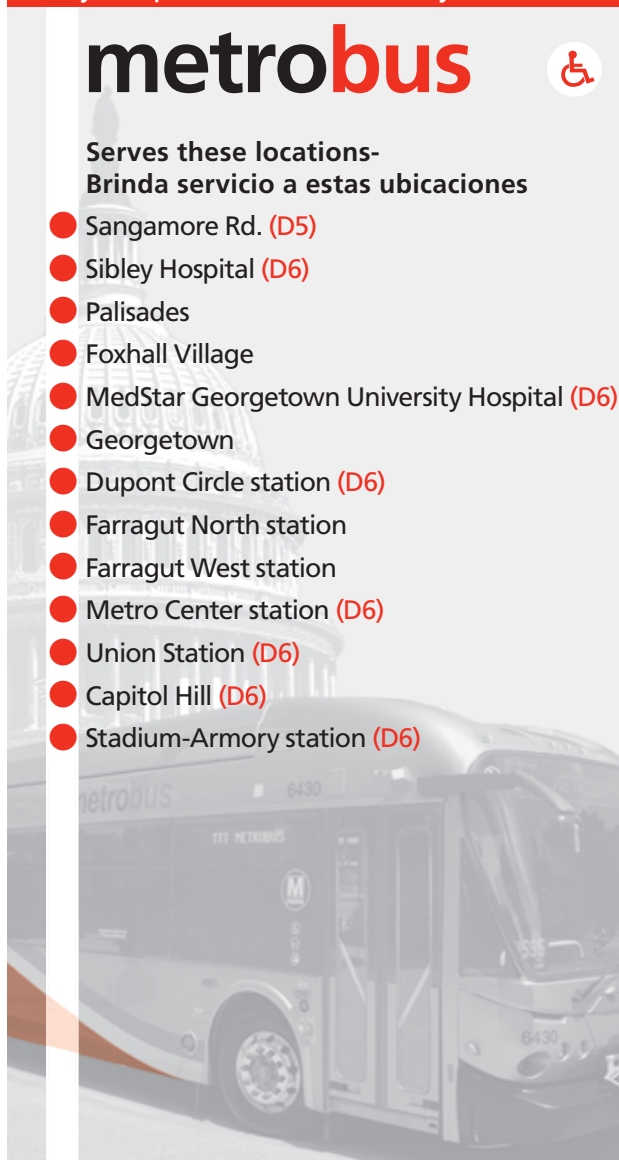

English-Español

Effective 6-24-18

D5

MacArthur Blvd.–Georgetown Line

D6

Sibley Hospital–Stadium-Armory Line

metrobus

Serves these locations-
Brinda servicio a estas ubicaciones

- Sangamore Rd. (D5)
- Sibley Hospital (D6)
- Palisades
- Foxhall Village
- MedStar Georgetown University Hospital (D6)
- Georgetown
- Dupont Circle station (D6)
- Farragut North station
- Farragut West station
- Metro Center station (D6)
- Union Station (D6)
- Capitol Hill (D6)
- Stadium-Armory station (D6)

D5

MacArthur Blvd.-Georgetown Line

▶ Eastbound to Farragut Square

Monday thru Friday - Lunes a viernes

Route Number	Massachusetts Ave. & Little Flower Church (Md.)	MacArthur Blvd. & Norton St. (Loughboro Rd.)	MacArthur Blvd. & Q St. NW (Foxhall Village)	M St. & Wisconsin Ave. NW (Georgetown)	17th St. (E) & I St. NW (FARRA-GUT SQUARE)
AM Service — Servicio matutino					
D5	6:52	7:03	7:12	7:20	7:32
D5	7:10	7:21	7:30	7:38	7:50
D5	7:24	7:36	7:46	7:56	8:08
D5	7:40	7:51	8:03	8:17	8:34
D5	7:56	8:07	8:19	8:33	8:50
D5	8:12	8:23	8:35	8:49	9:06
D5	8:34	8:45	8:57	9:11	9:28