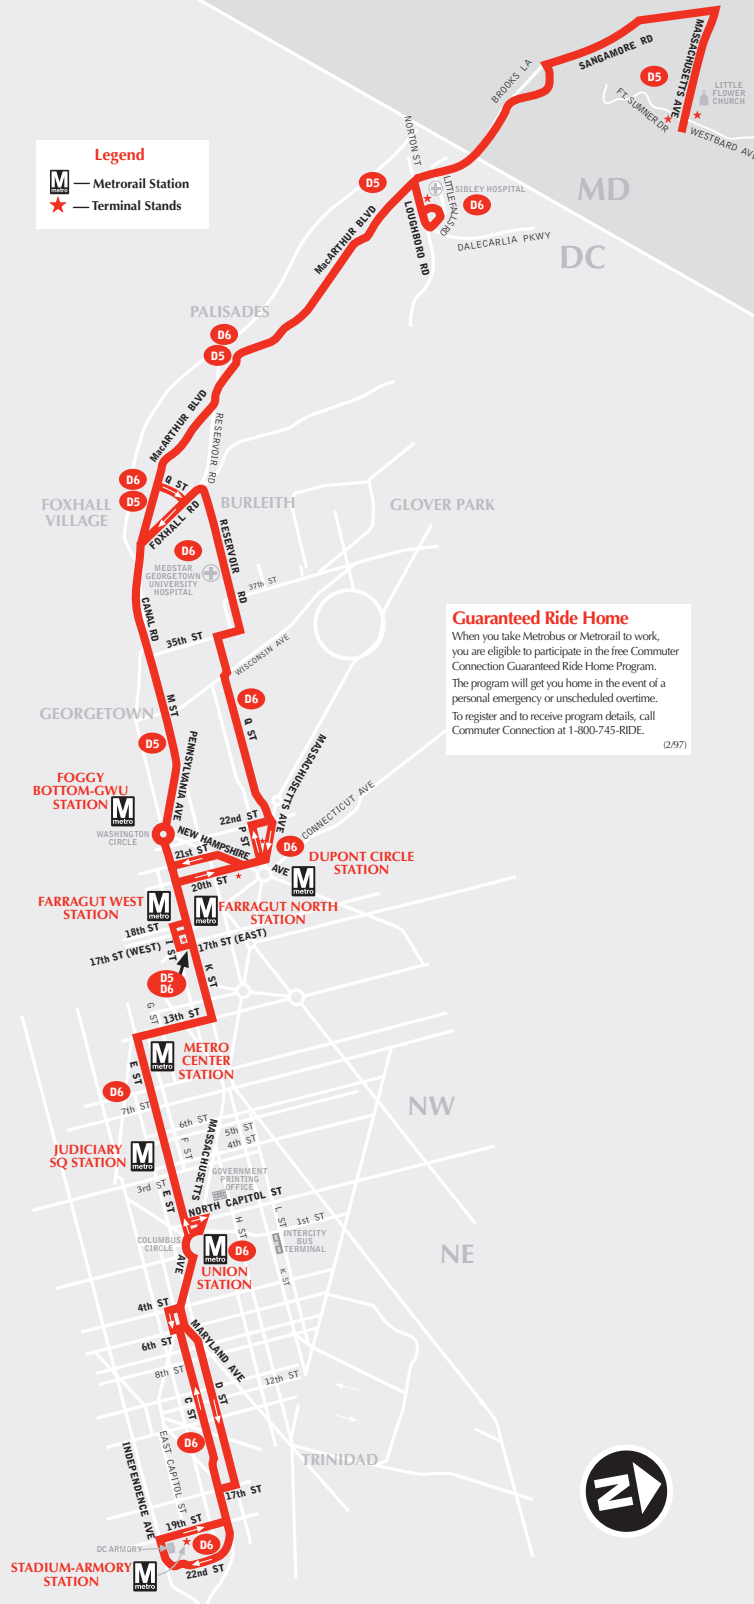

D5

MacArthur Blvd.-Georgetown Line

D6

Sibley Hospital-Stadium-Armory Line

For route and schedule information
Call 202-637-7000
www.wmata.com

Legend

- Metrorail Station
- Terminal Stands