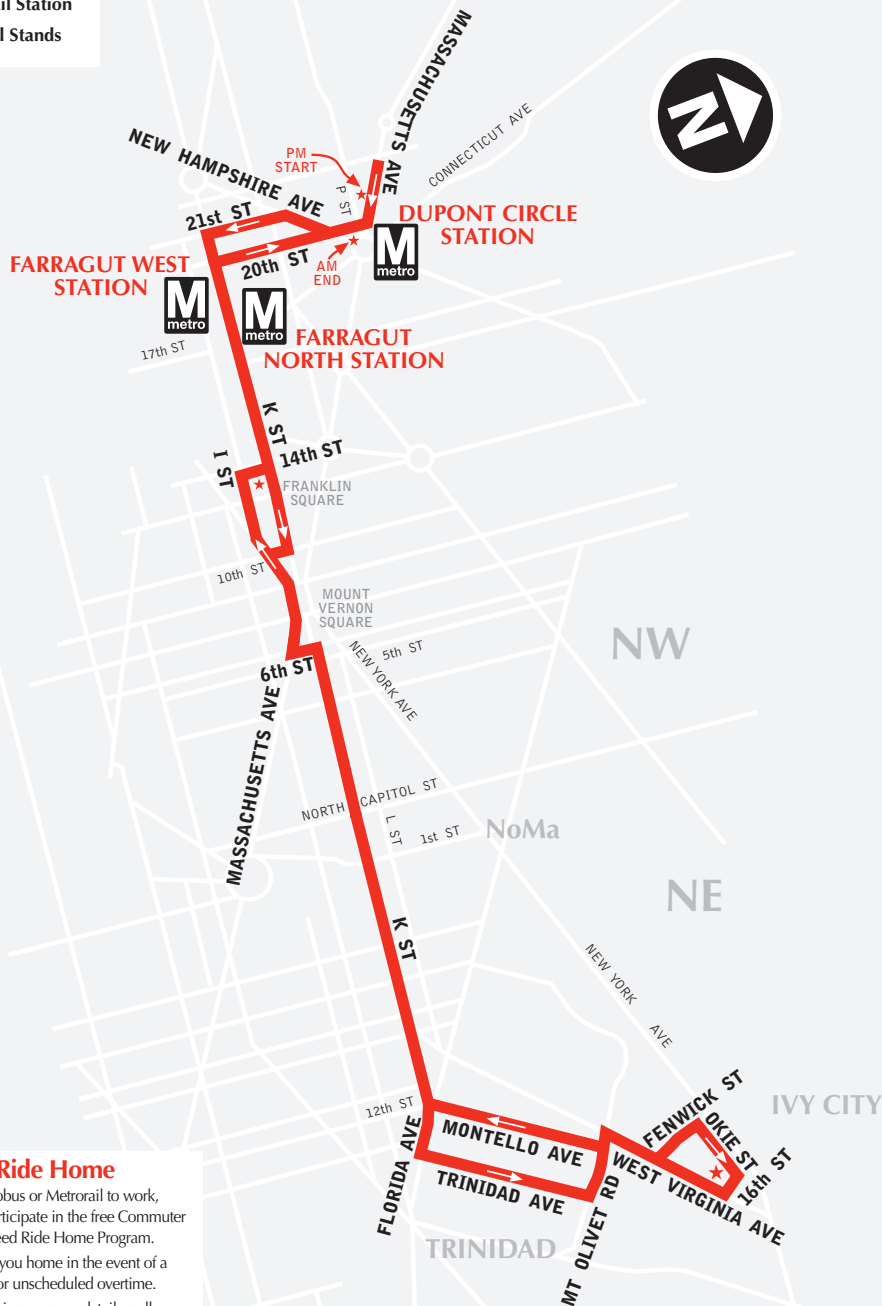

D4

Ivy City-Franklin Square Line

Effective Sunday, August 23, 2020

A partir del domingo, 23 de agosto de 2020

D4

Ivy City-Franklin Square Line

For route and schedule information

Call 202-637-7000

www.wmata.com

Legend

- Metrorail Station
- Terminal Stands

Guaranteed Ride Home

When you take Metrobus or Metrorail to work, you are eligible to participate in the free Commuter Connection Guaranteed Ride Home Program.

The program will get you home in the event of a personal emergency or unscheduled overtime.

To register and to receive program details, call Commuter Connection at 1-800-745-RIDE.

(2/97)

WMATA ©2016 For information regarding this map contact <R*A*D*S>.