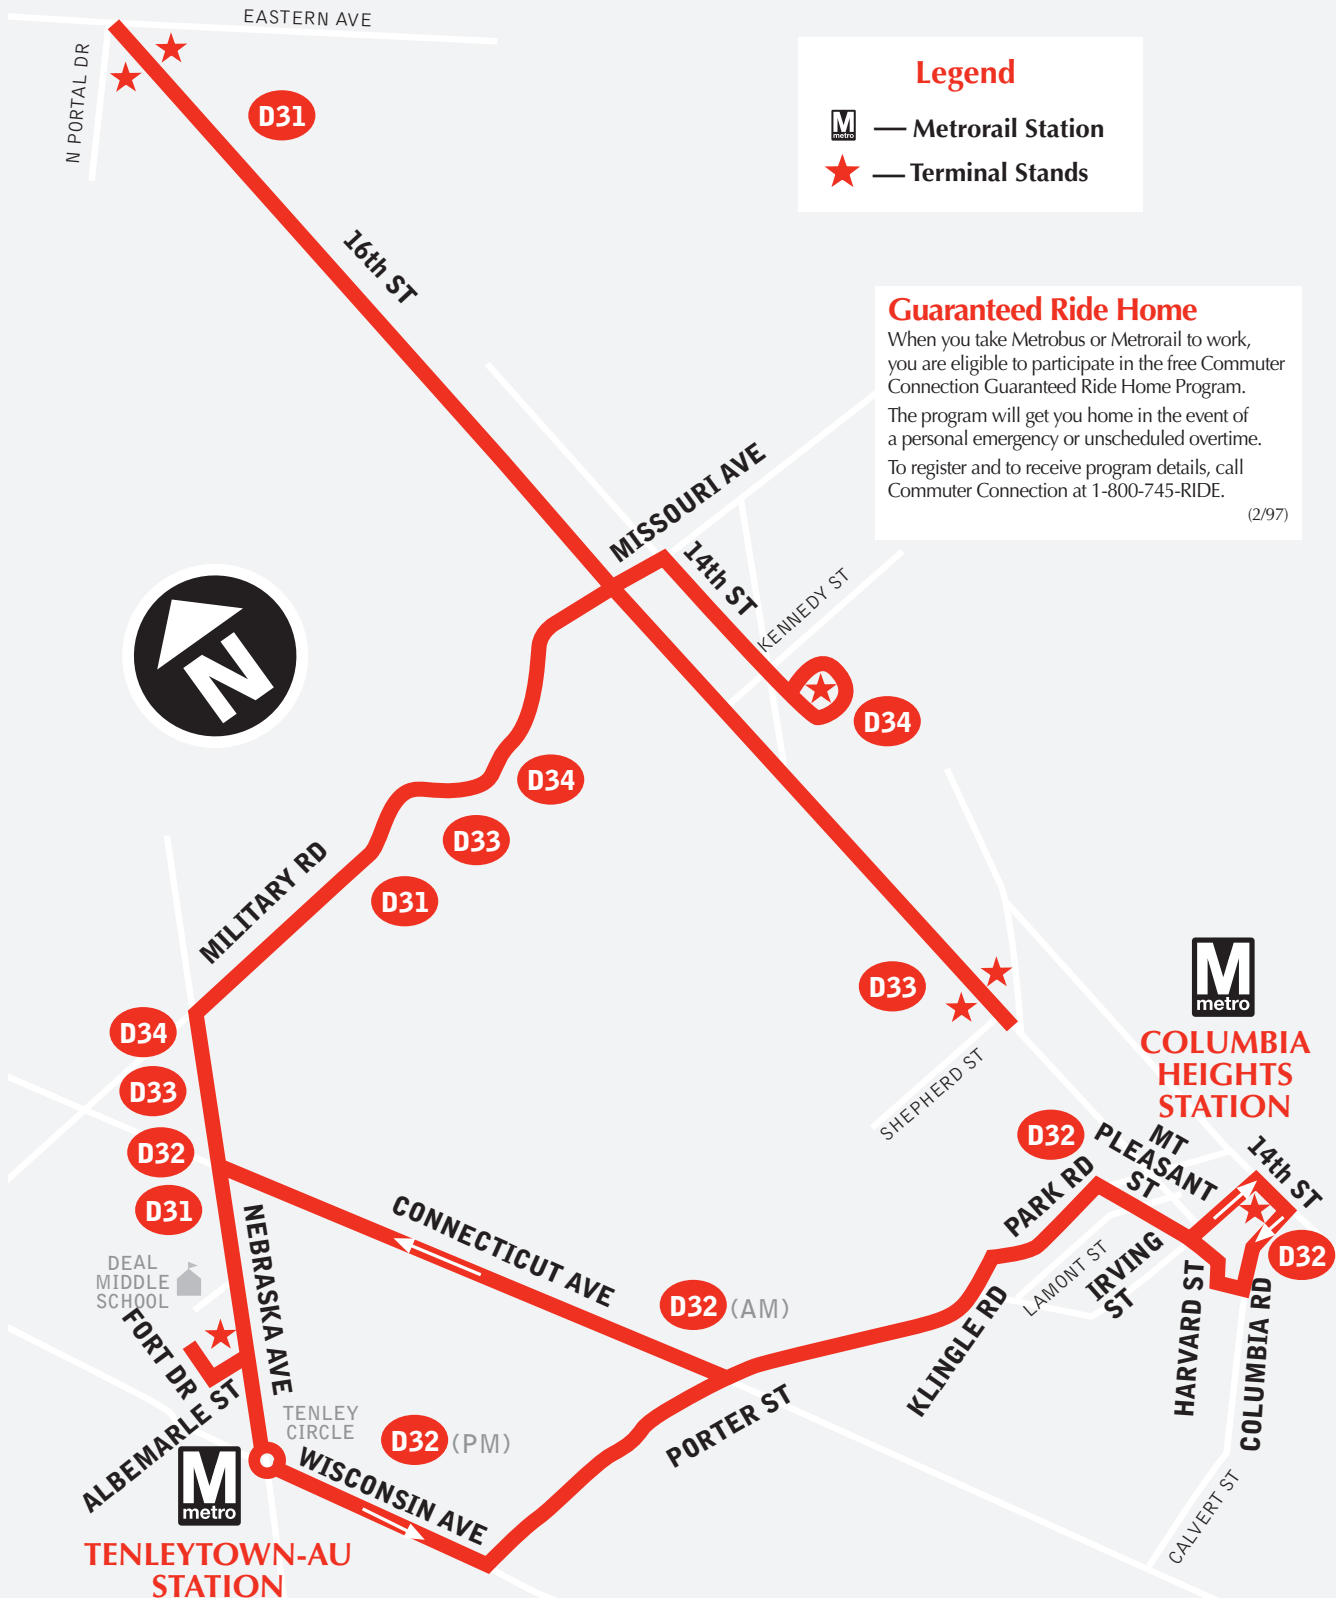

D31,32,33,34

16th Street-Tenleytown Line

For route and schedule information

Call 202-637-7000

www.wmata.com

Legend

- Metrorail Station
- Terminal Stands

Guaranteed Ride Home

When you take Metrobus or Metrorail to work, you are eligible to participate in the free Commuter Connection Guaranteed Ride Home Program.

The program will get you home in the event of a personal emergency or unscheduled overtime.

To register and to receive program details, call Commuter Connection at 1-800-745-RIDE.

(2/97)

WMATA ©2014

For information regarding this map contact <R•A•D•S>.