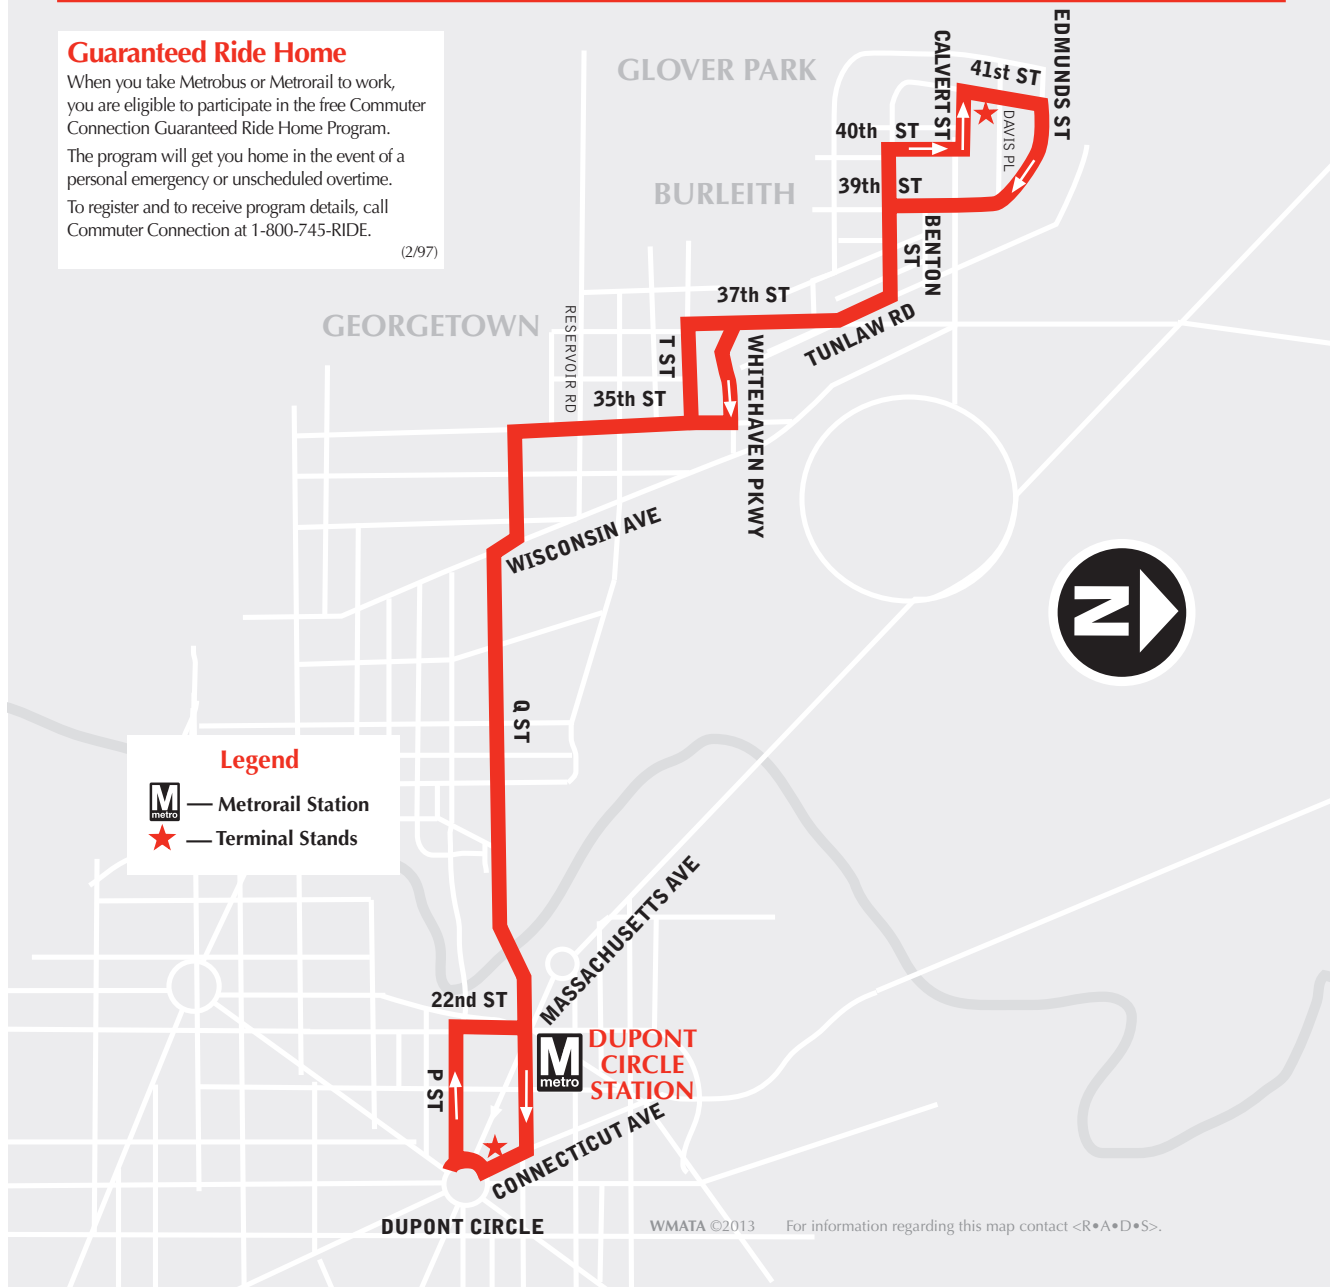

D2

Glover Park-Dupont Circle Line

Effective Sunday, December 11, 2022

A partir del domingo, 11 de diciembre de 2022

D2

Glover Park-Dupont Circle Line

For route and schedule information

Call 202-637-7000

www.wmata.com

Guaranteed Ride Home

When you take Metrobus or Metrorail to work, you are eligible to participate in the free Commuter Connection Guaranteed Ride Home Program.

The program will get you home in the event of a personal emergency or unscheduled overtime.

To register and to receive program details, call Commuter Connection at 1-800-745-RIDE.

(2/97)