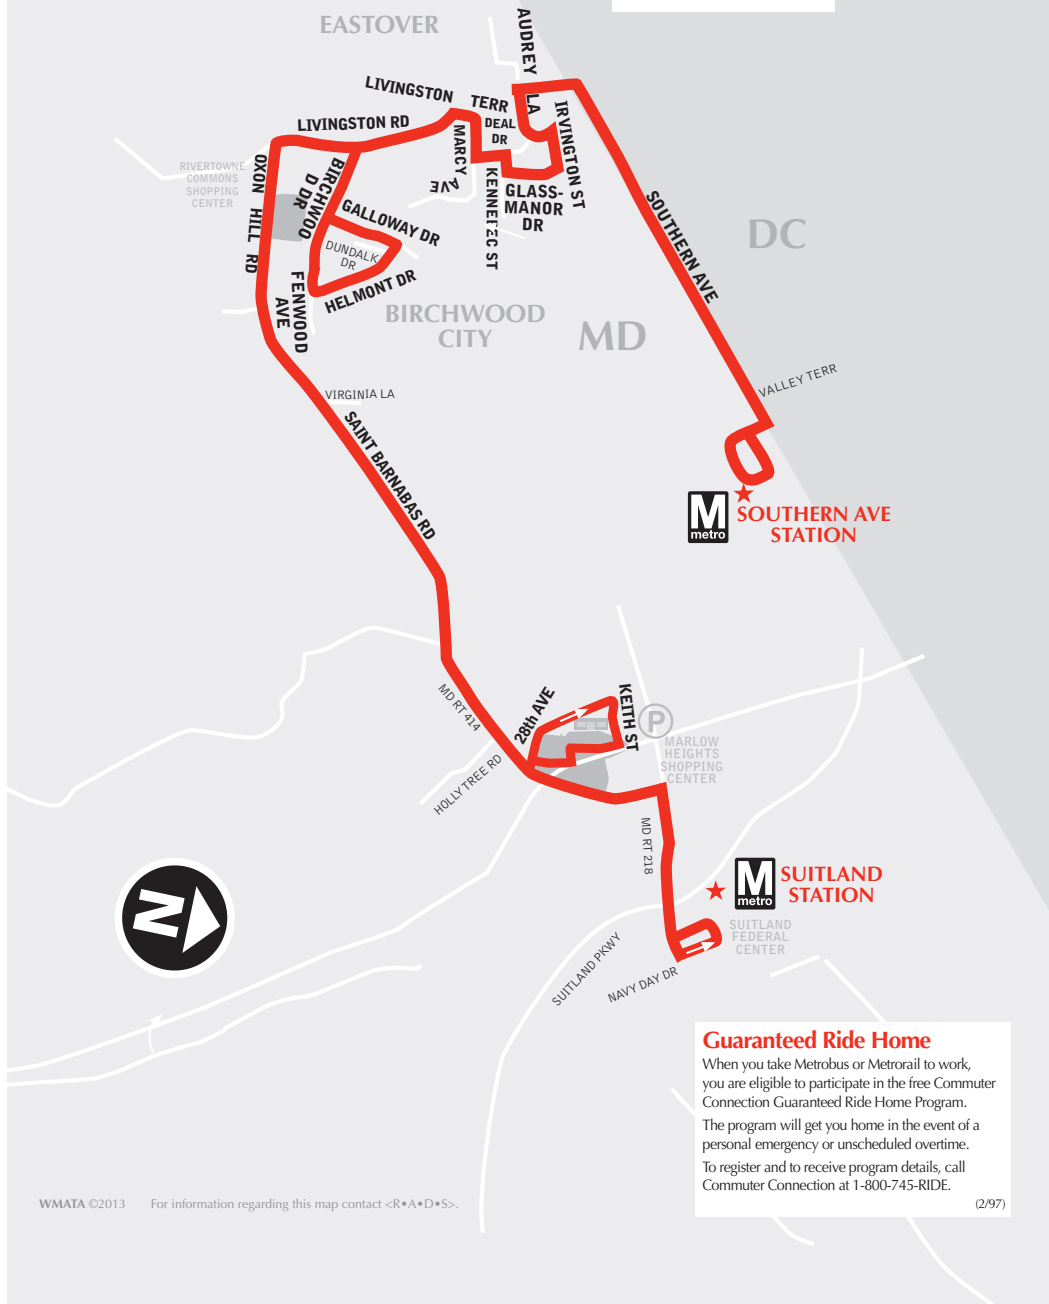

D12

Oxon Hill-Suitland Line

Effective Sunday, September 5, 2021

A partir del domingo, 5 de septiembre de 2021

D12

Oxon Hill-Suitland Line

For route and schedule information

Call 202-637-7000

www.wmata.com

Legend

- Metrorail Station
- Terminal Stands

Guaranteed Ride Home

When you take Metrobus or Metrorail to work, you are eligible to participate in the free Commuter Connection Guaranteed Ride Home Program.

The program will get you home in the event of a personal emergency or unscheduled overtime.

To register and to receive program details, call Commuter Connection at 1-800-745-RIDE.

(2/97)

WMATA ©2013 For information regarding this map contact <R*A*D*S>.