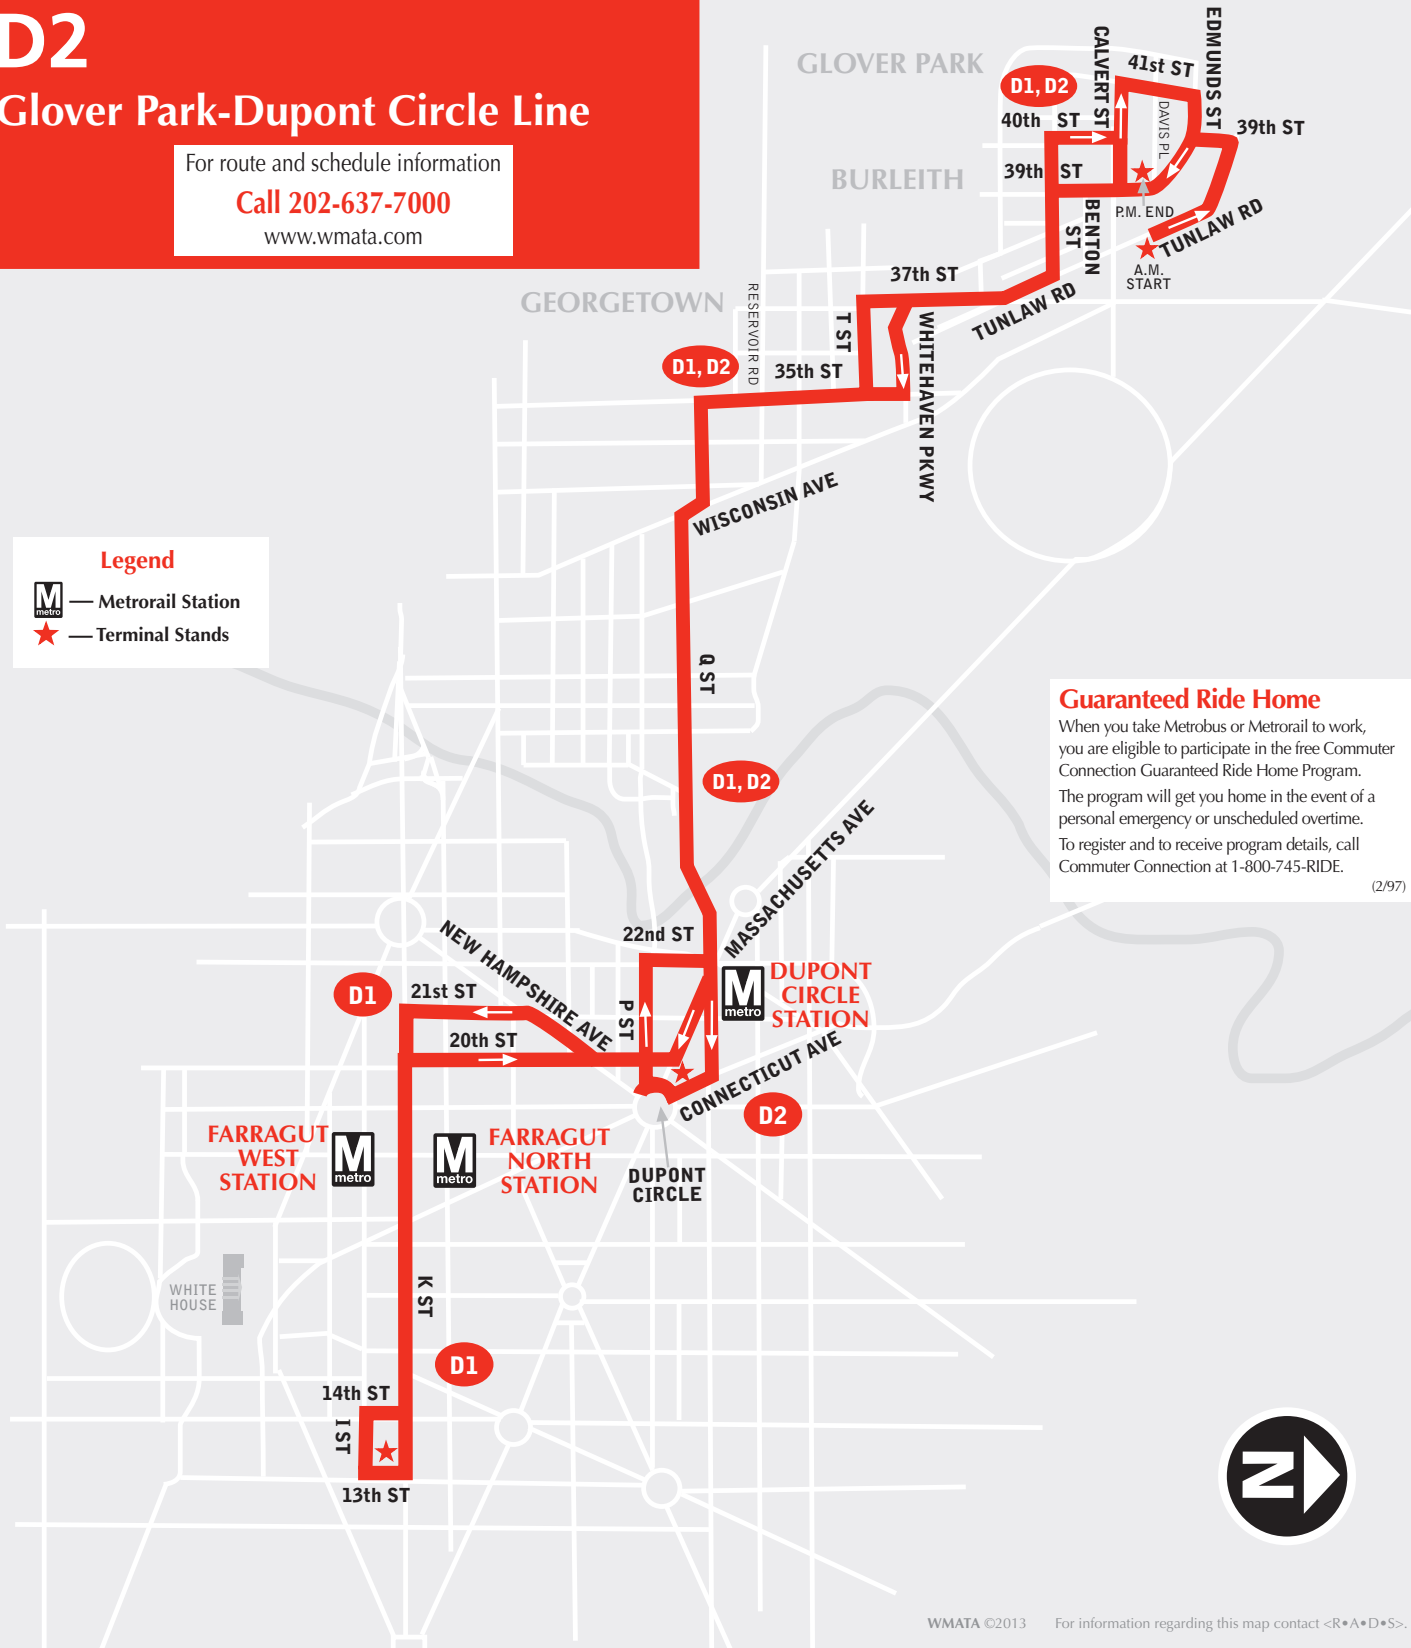

D1

Glover Park-Franklin Square Line

D2

Glover Park-Dupont Circle Line

For route and schedule information

Call 202-637-7000

www.wmata.com

Legend

- Metrorail Station
- Terminal Stands

Guaranteed Ride Home

When you take Metrobus or Metrorail to work, you are eligible to participate in the free Commuter Connection Guaranteed Ride Home Program. The program will get you home in the event of a personal emergency or unscheduled overtime. To register and to receive program details, call Commuter Connection at 1-800-745-RIDE. (2/97)