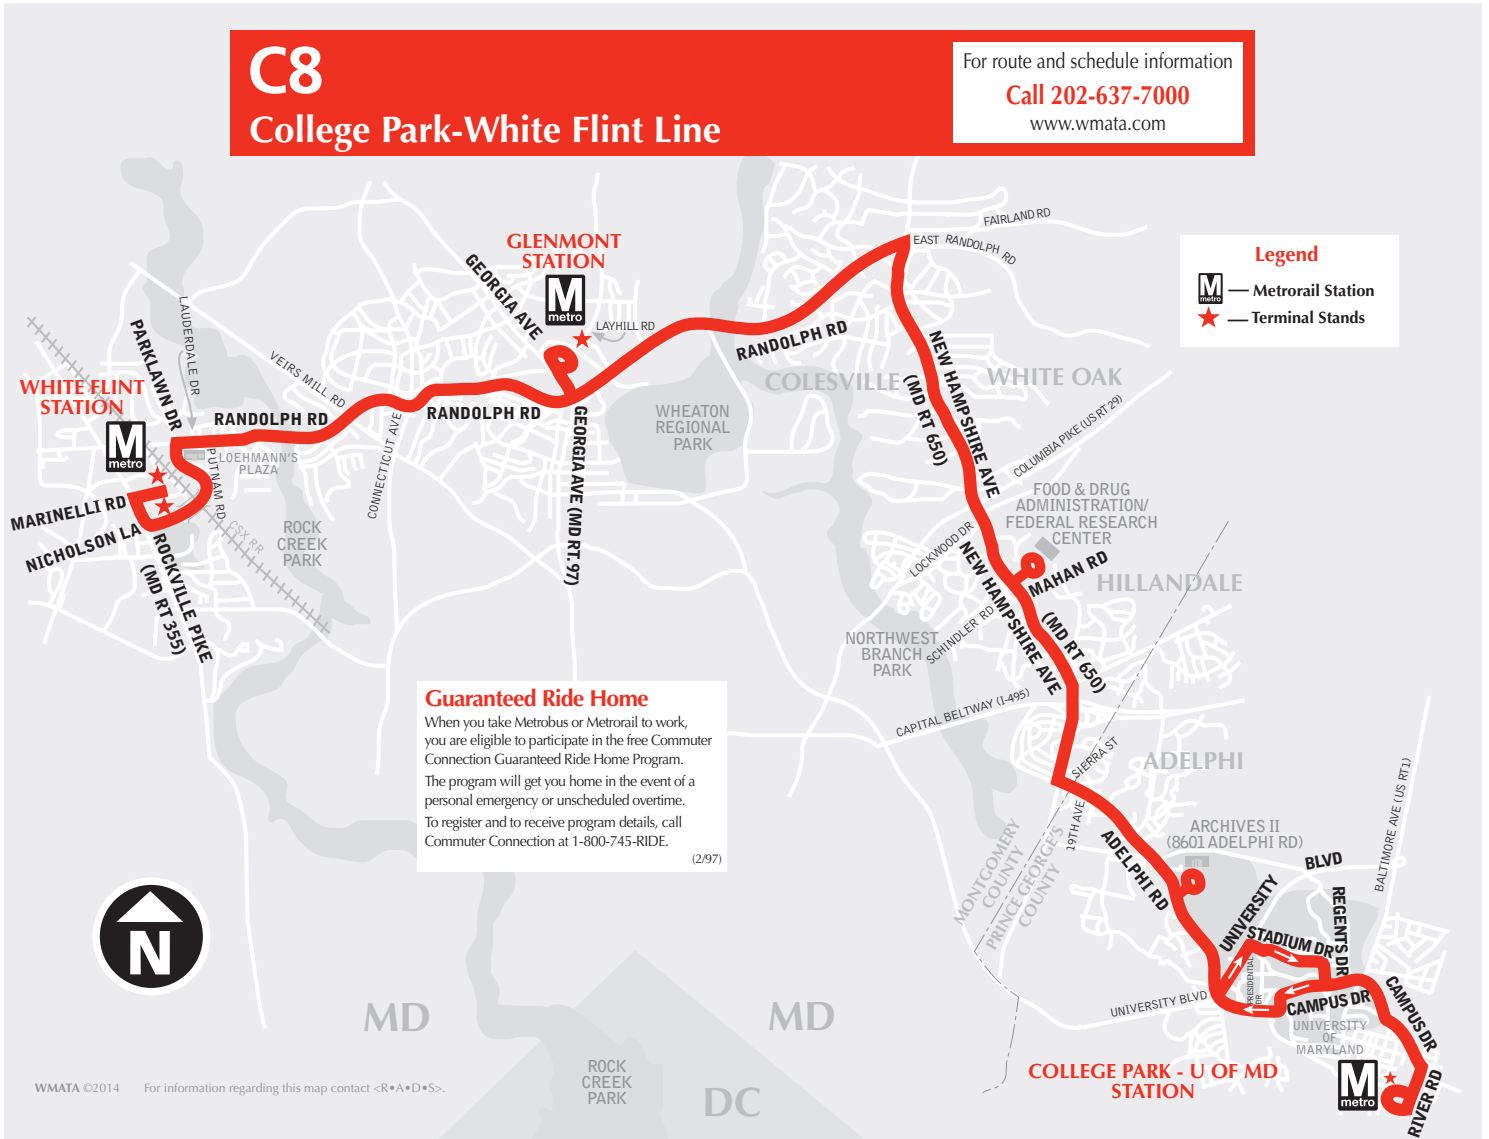

C8

College Park - White Flint Line

Effective Sunday, March 14, 2021
A partir del domingo, 14 de marzo de 2021