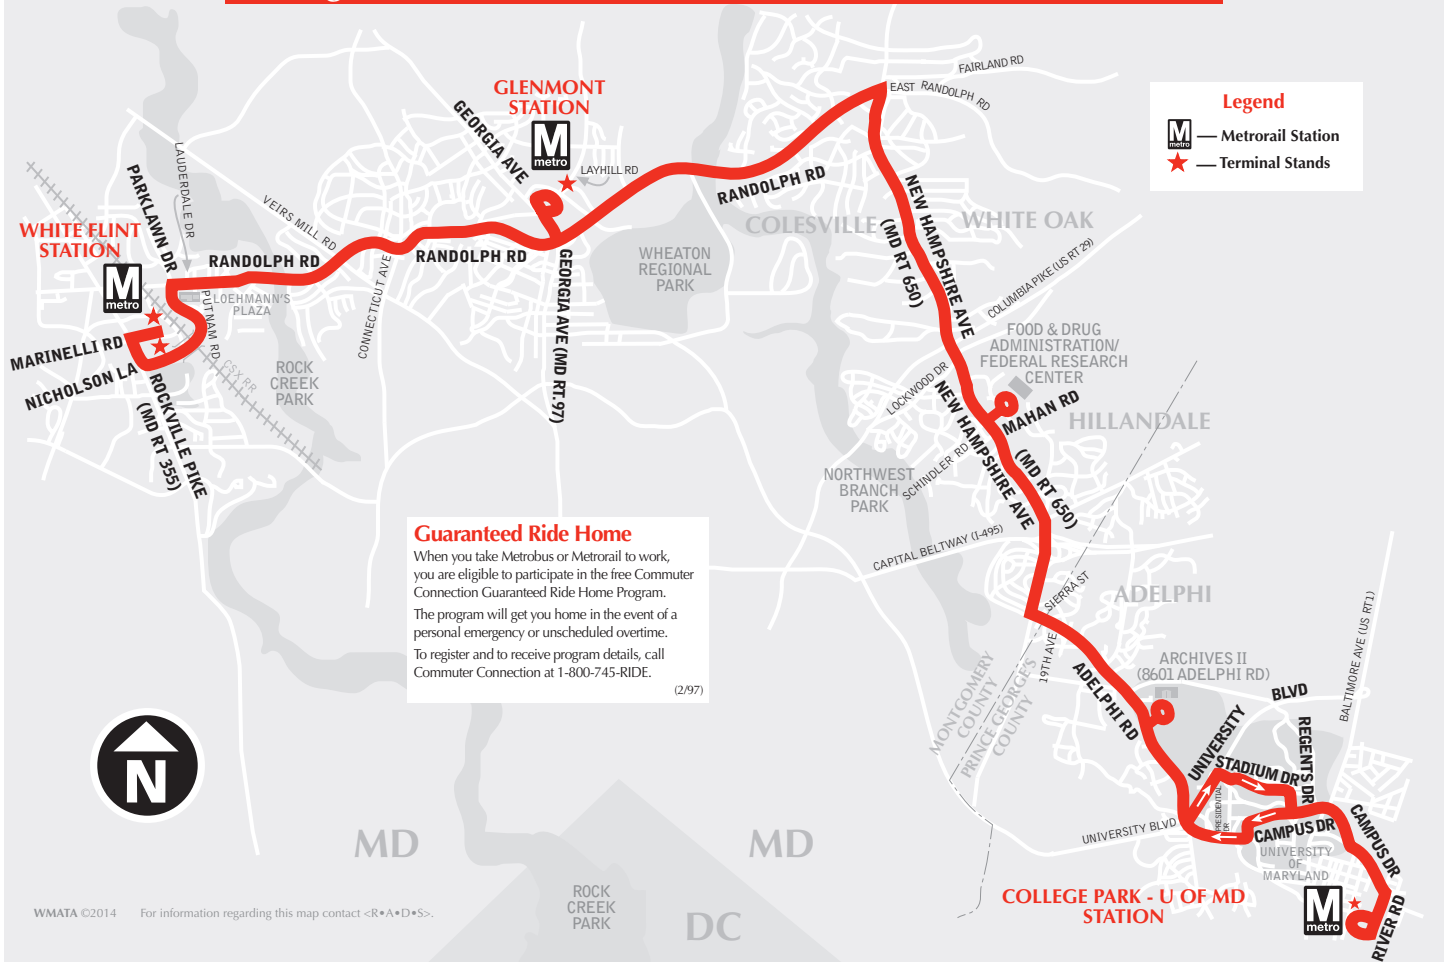

C8

College Park-White Flint Line

For route and schedule information

Call 202-637-7000

www.wmata.com

KNOW MORE.
KNOW FIRST. metroAlerts
Sign up today at wmata.com/MetroAlerts