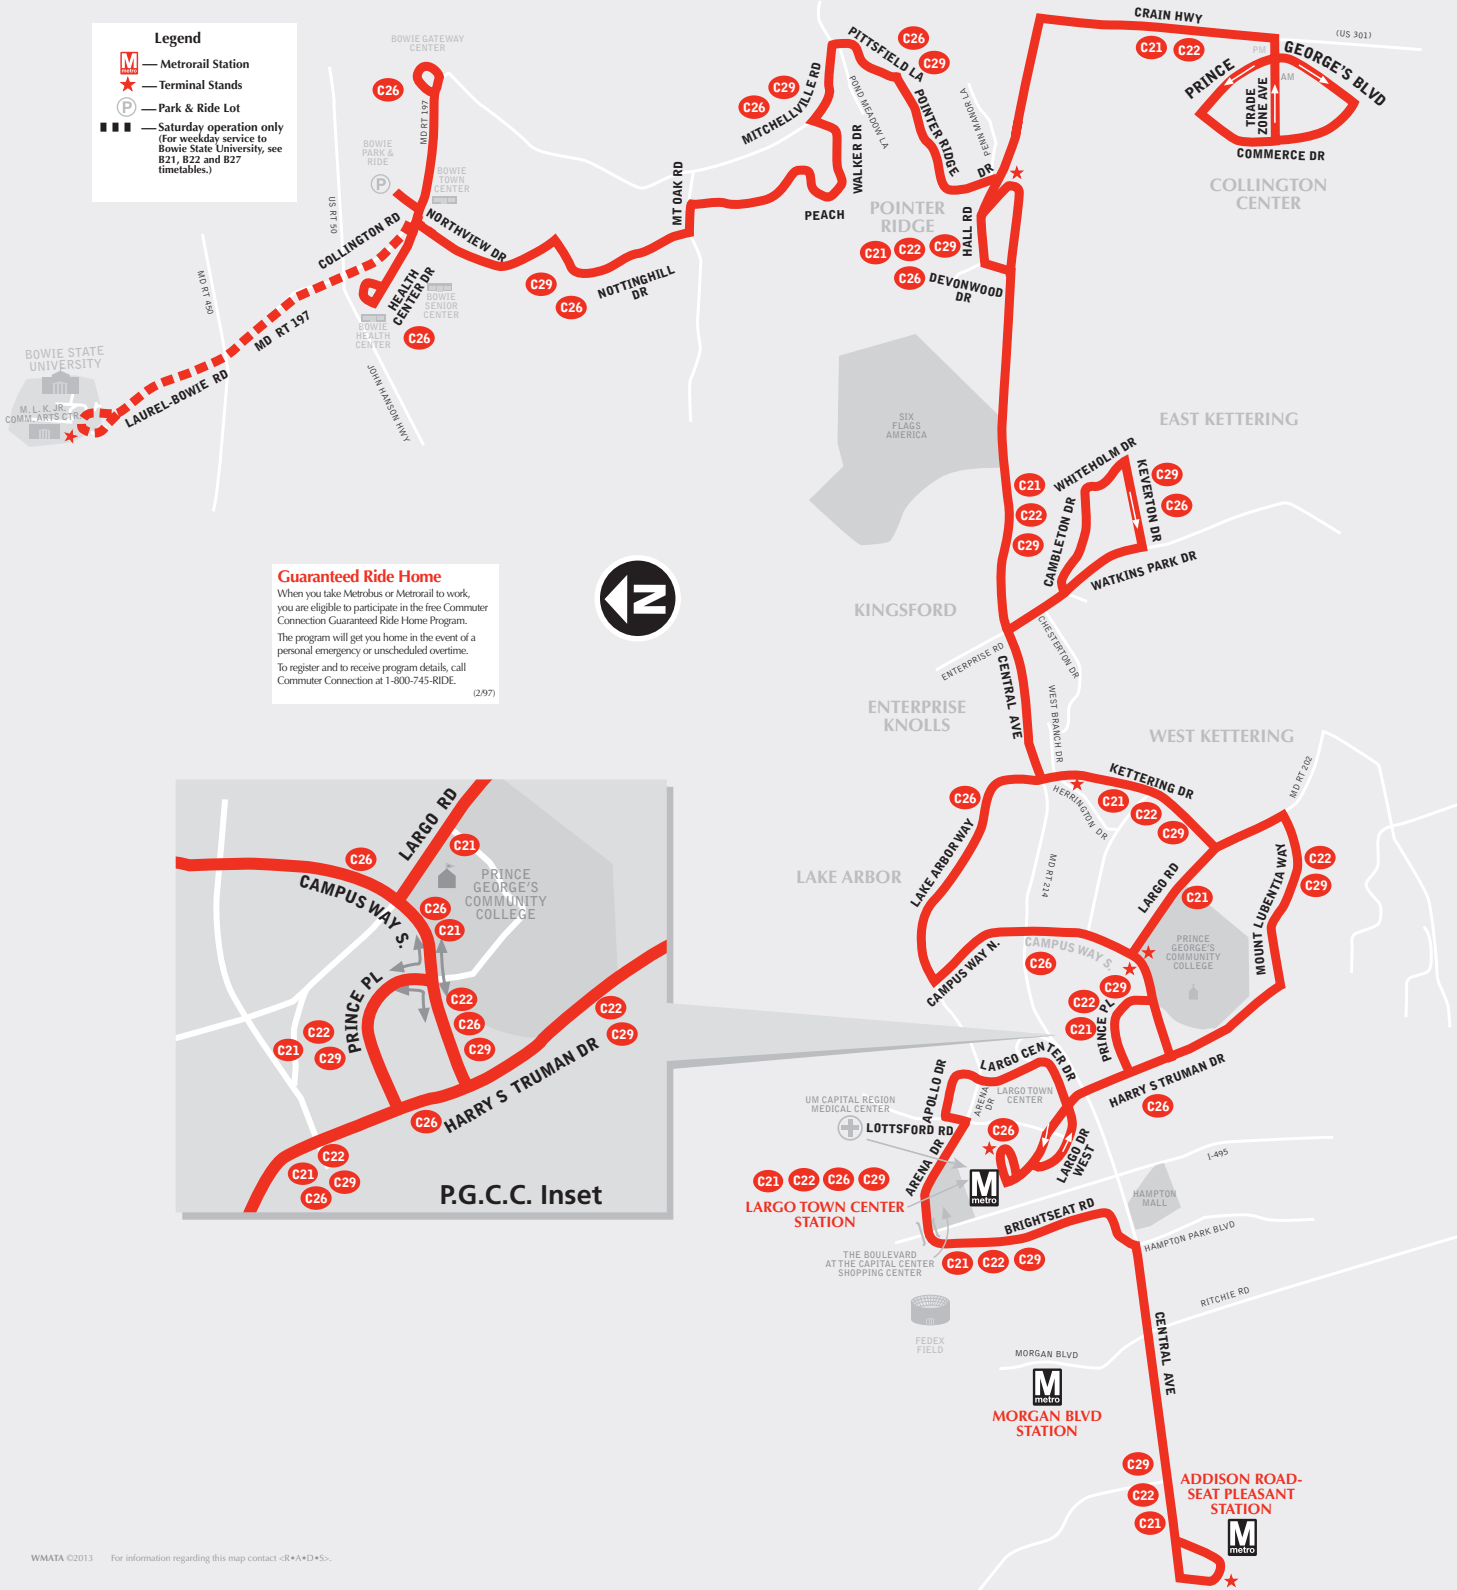

C21,22,26,29

Central Avenue Line

Effective Sunday, May 29, 2022

A partir del domingo, 29 de mayo de 2022

C21,22,26,29

Central Avenue Line

For route and schedule information

Call 202-637-7000
www.wmata.com

Legend

- Metrorail Station
- Terminal Stands
- Park & Ride Lot
- Saturday operation only (For weekday service to Bowie State University, see B21, B22 and B27 timetables.)