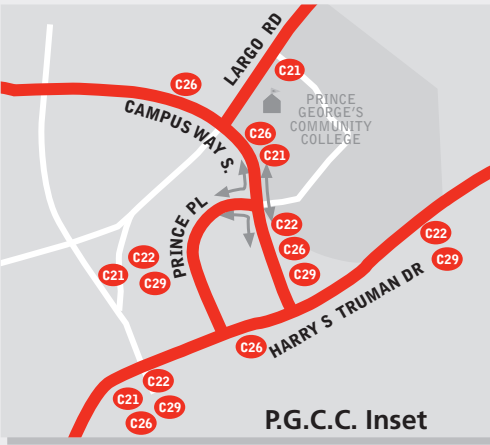

C21,22,26,29

Central Avenue Line

Effective Sunday, May 29, 2022

A partir del domingo, 29 de mayo de 2022

C21,22,26,29

Central Avenue Line

For route and schedule information

Call 202-637-7000
www.wmata.com

Legend

- Metrorail Station
- Terminal Stands
- Park & Ride Lot
- Saturday operation only (For weekday service to Bowie State University, see B21, B22 and B27 timetables.)