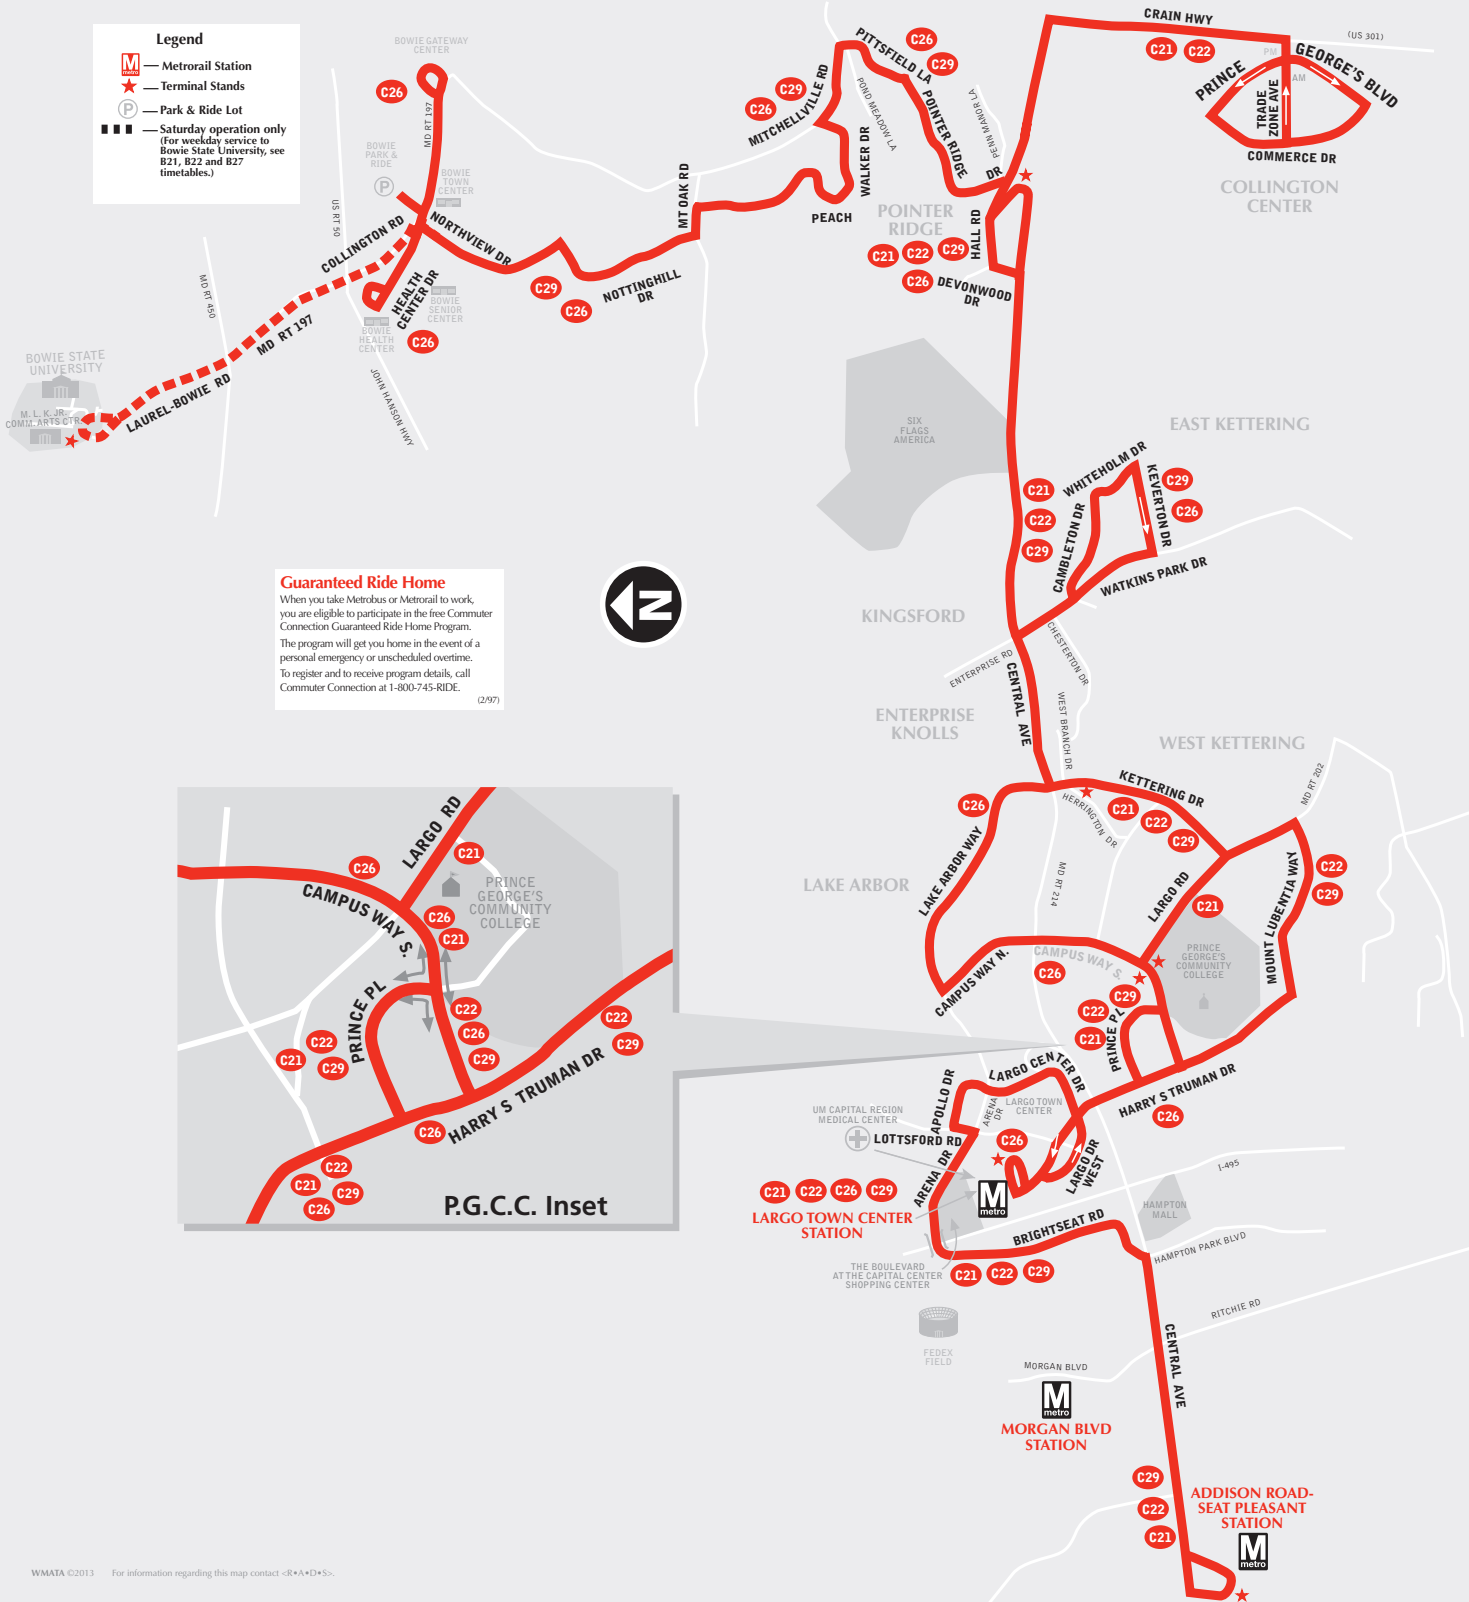

C21,22,26,29

Central Avenue Line

Effective Sunday, September 5, 2021

A partir del domingo, 5 de septiembre de 2021

C21,22,26,29 Central Avenue Line

For route and schedule information
Call 202-637-7000
www.wmata.com

1. **Legend**
2. Metrorail Station
   - Terminal Stands
   - Park & Ride Lot
   - Saturday operation only (for weekday service to Bowie State University, see B21, B22 and B27 timetables.)