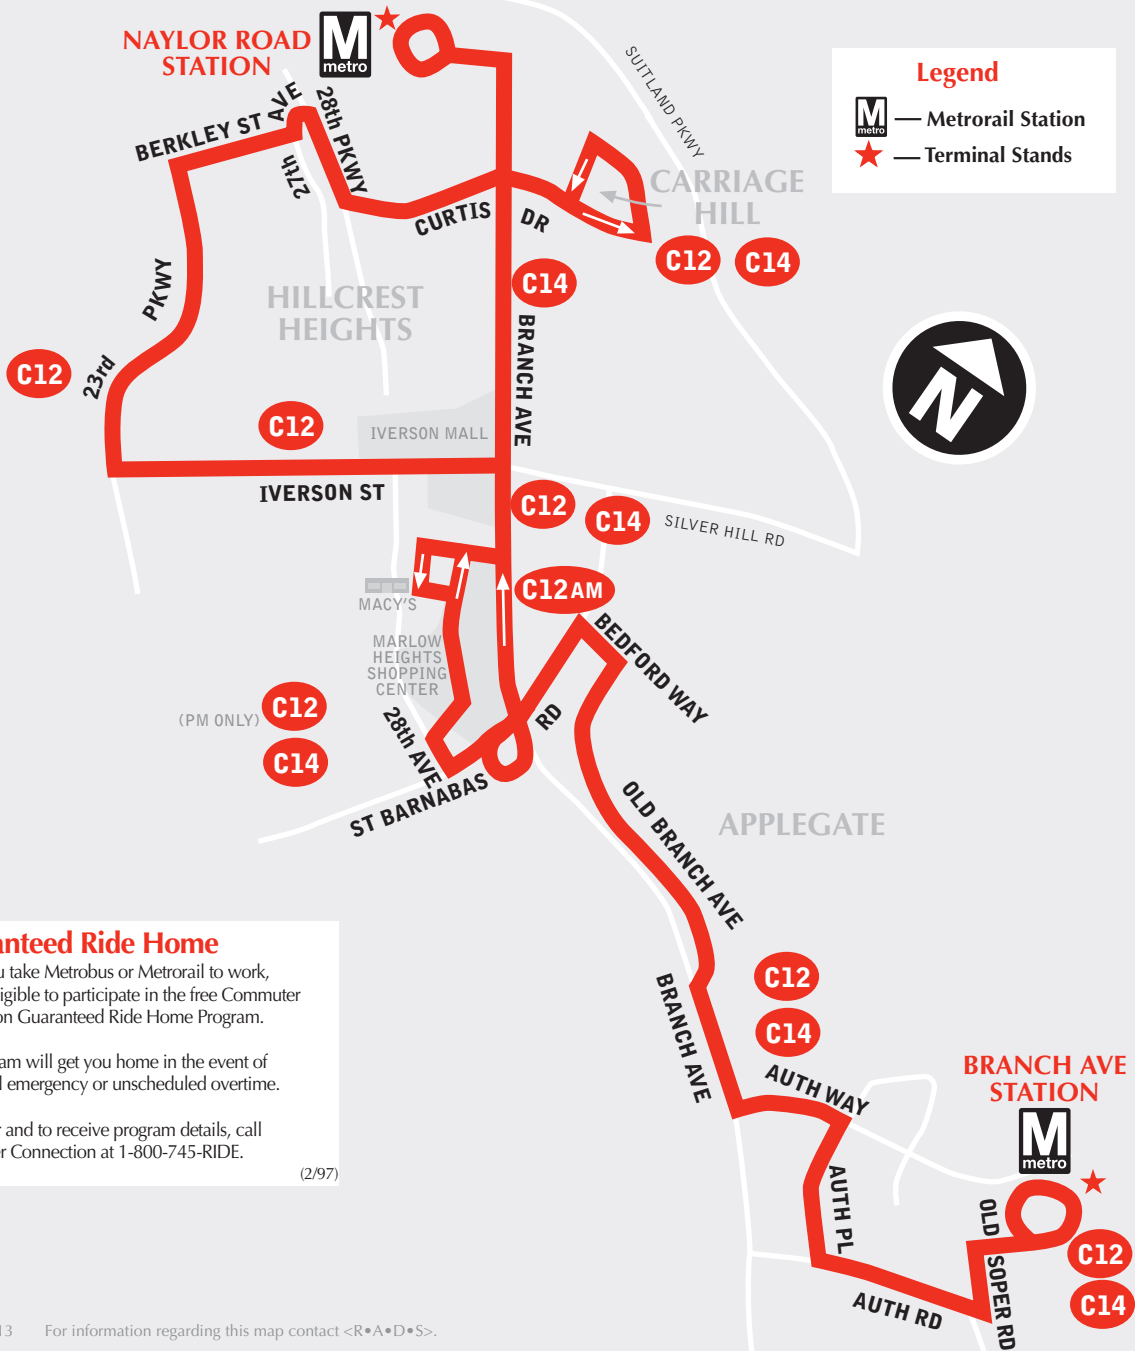

C12,14

Hillcrest Heights Line

Effective Sunday, September 5, 2021
A partir del domingo, 5 de septiembre de 2021

C12,14

Hillcrest Heights Line

For route and schedule information
Call 202-637-7000
www.wmata.com

WMATA ©2013 For information regarding this map contact <R*A*D*S>.