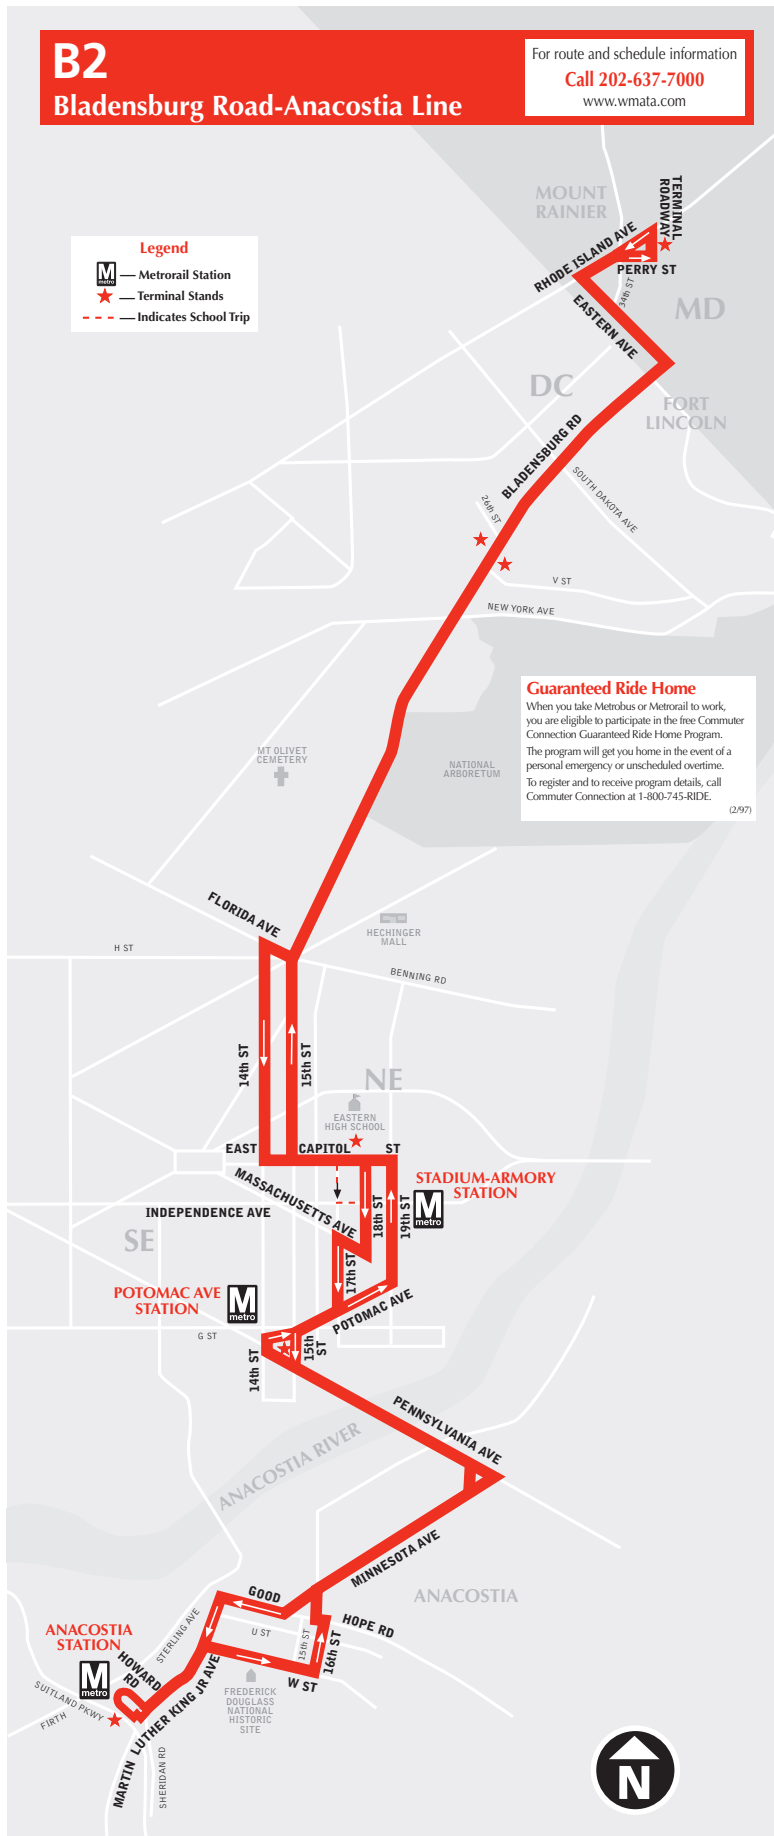

B2

Bladensburg Road-Anacostia Line

Effective Sunday, September 24, 2023

A partir del domingo, 24 de septiembre de 2023