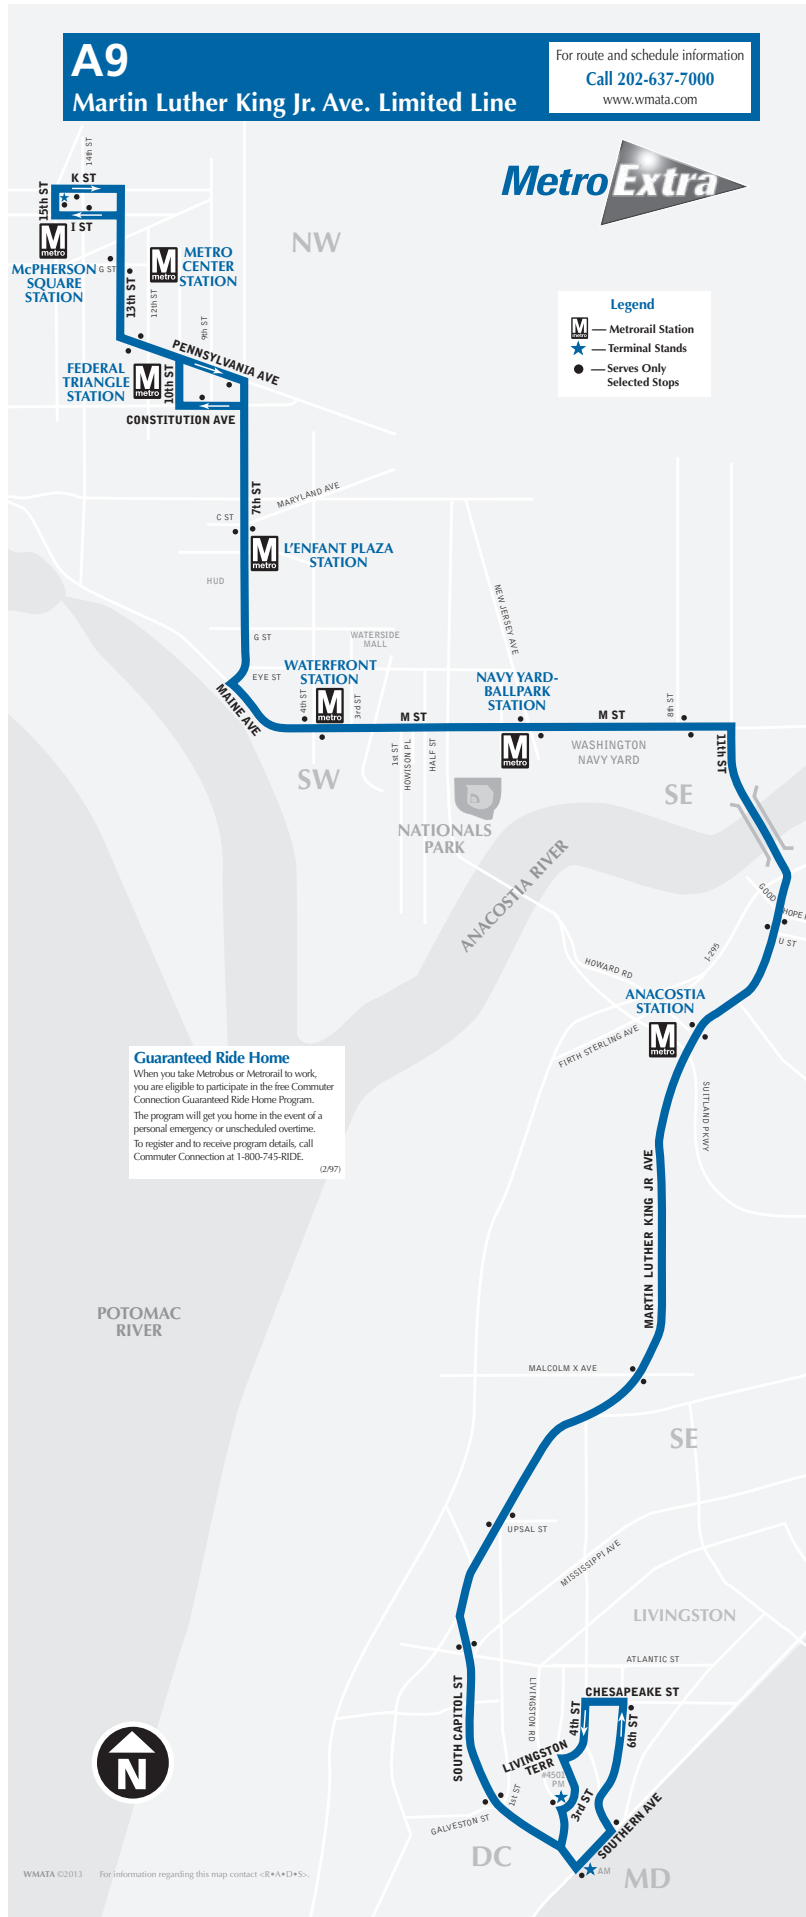

A9

Martin Luther King Jr. Ave. Limited Line

For route and schedule information

Call 202-637-7000

www.wmata.com

Legend

- Metro Station
- Terminal Stands
- Serves Only Selected Stops

Guaranteed Ride Home