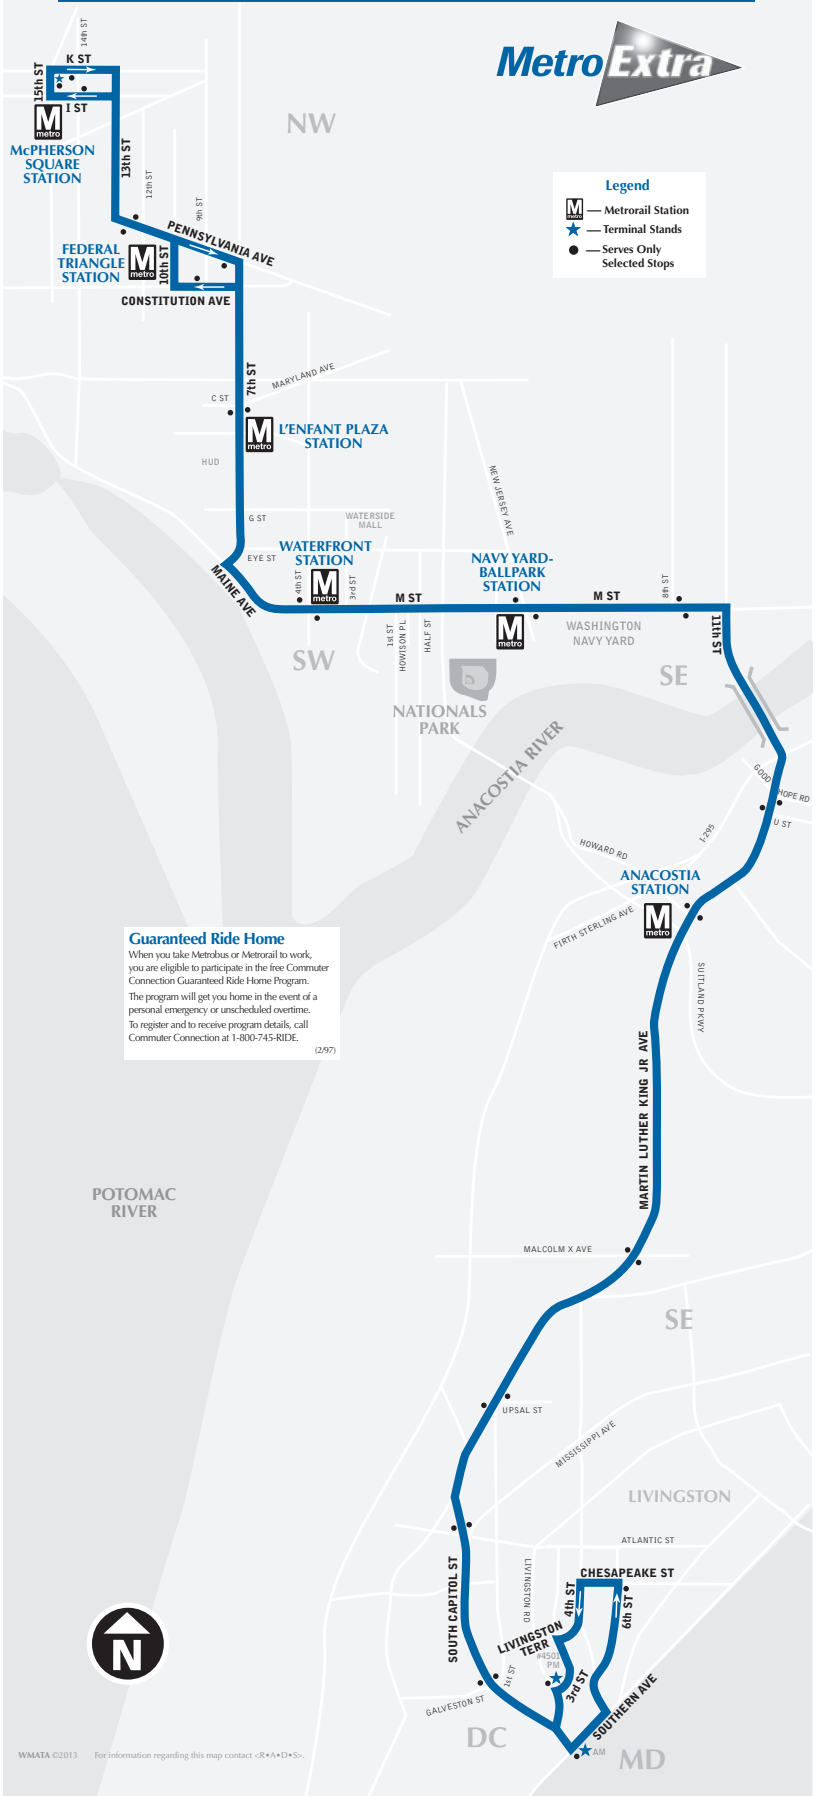

A9

Martin Luther King Jr. Ave. Limited Line

For route and schedule information

Call 202-637-7000

www.wmata.com

Legend

- Metrorail Station
- Terminal Stands
- Serves Only Selected Stops

Guaranteed Ride Home