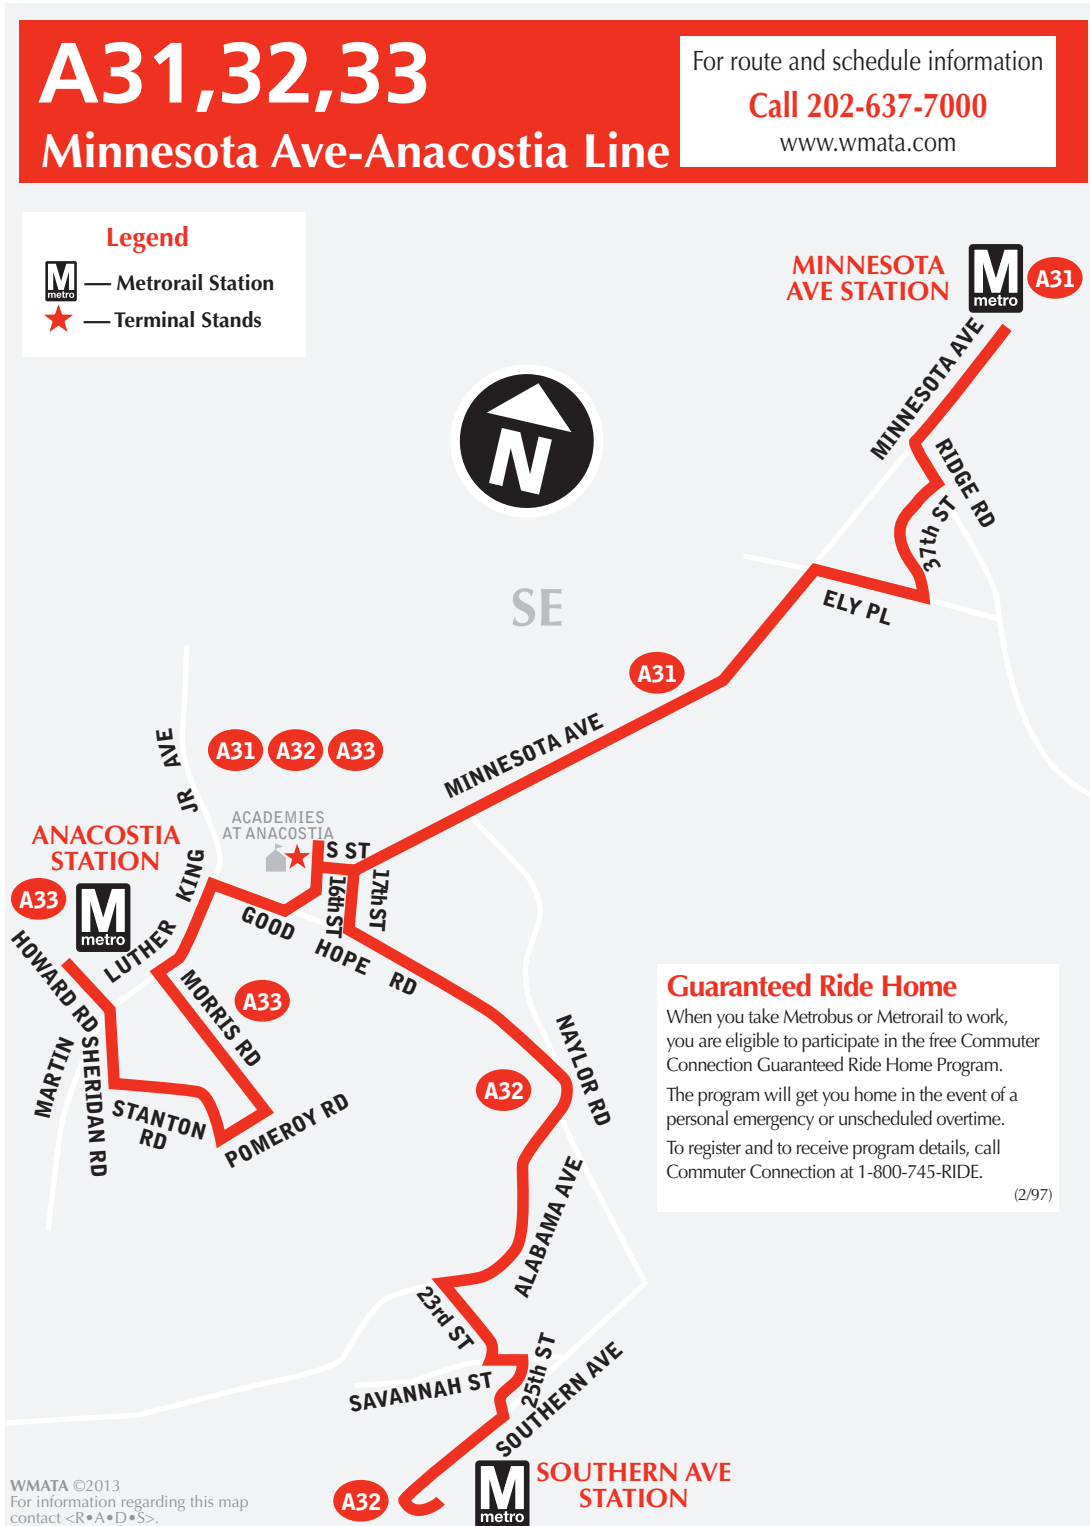

English-Español

Effective 12-26-21

A31,32,33

Minnesota Ave-Anacostia Line

metrobus

**Serves these locations-
Brinda servicio a estas ubicaciones**

- Academies at Anacostia
(formerly Anacostia High School)
- Minnesota Avenue
- Minnesota Ave station
- Good Hope Road
- Southern Ave station
- Morris Road
- Anacostia station

www.wmata.com

Information Anytime 202-637-7000 TTY 202-962-2033

**Washington
Metropolitan Area
Transit Authority**

*A District of Columbia,
Maryland and Virginia
Transit Partnership*

A31,32,33

Minnesota Ave-Anacostia Line

Effective Sunday, December 26, 2021

A partir del domingo, 26 de diciembre de 2021

A31,32,33

Minnesota Ave-Anacostia Line

Effective Sunday, December 26, 2021

A partir del domingo, 26 de diciembre de 2021

▶ Northbound To Anacostia, Southern Ave and Minnesota Ave stations

**Monday thru Friday —
Lunes a viernes**

Route Number	Anacostia Station 	Minnesota Ave Station 
PM Service — Servicio vespertino		
● A31	3:40	4:00

▶ Southbound To Anacostia, Southern Ave and Minnesota Ave stations