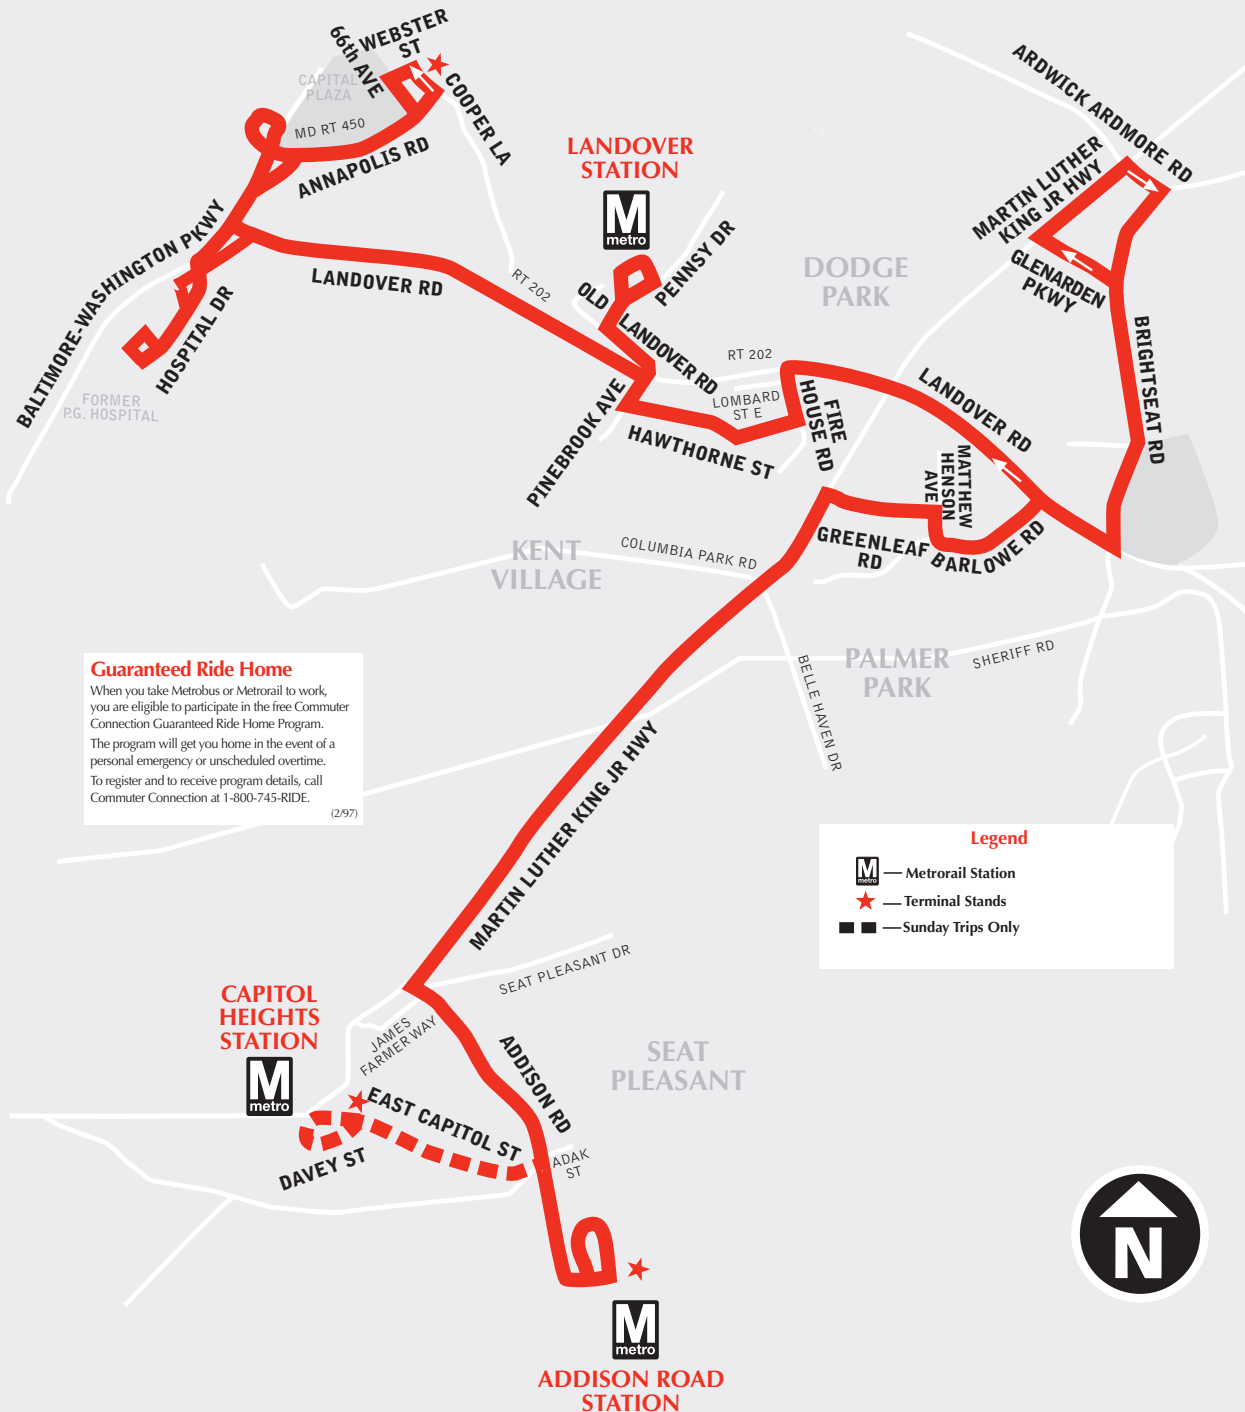

A12

Martin Luther King Jr. Highway Line

Effective Sunday, December 11, 2022

A partir del domingo, 11 de diciembre de 2022

A12

Martin Luther King Jr. Highway Line

For route and schedule information

Call 202-637-7000

www.wmata.com

Guaranteed Ride Home
When you take Metrobus or Metrorail to work, you are eligible to participate in the free Commuter Connection Guaranteed Ride Home Program. The program will get you home in the event of a personal emergency or unscheduled overtime. To register and to receive program details, call Commuter Connection at 1-800-745-RIDE. (2.97)

Legend

- Metrorail Station
- Terminal Stands
- Sunday Trips Only