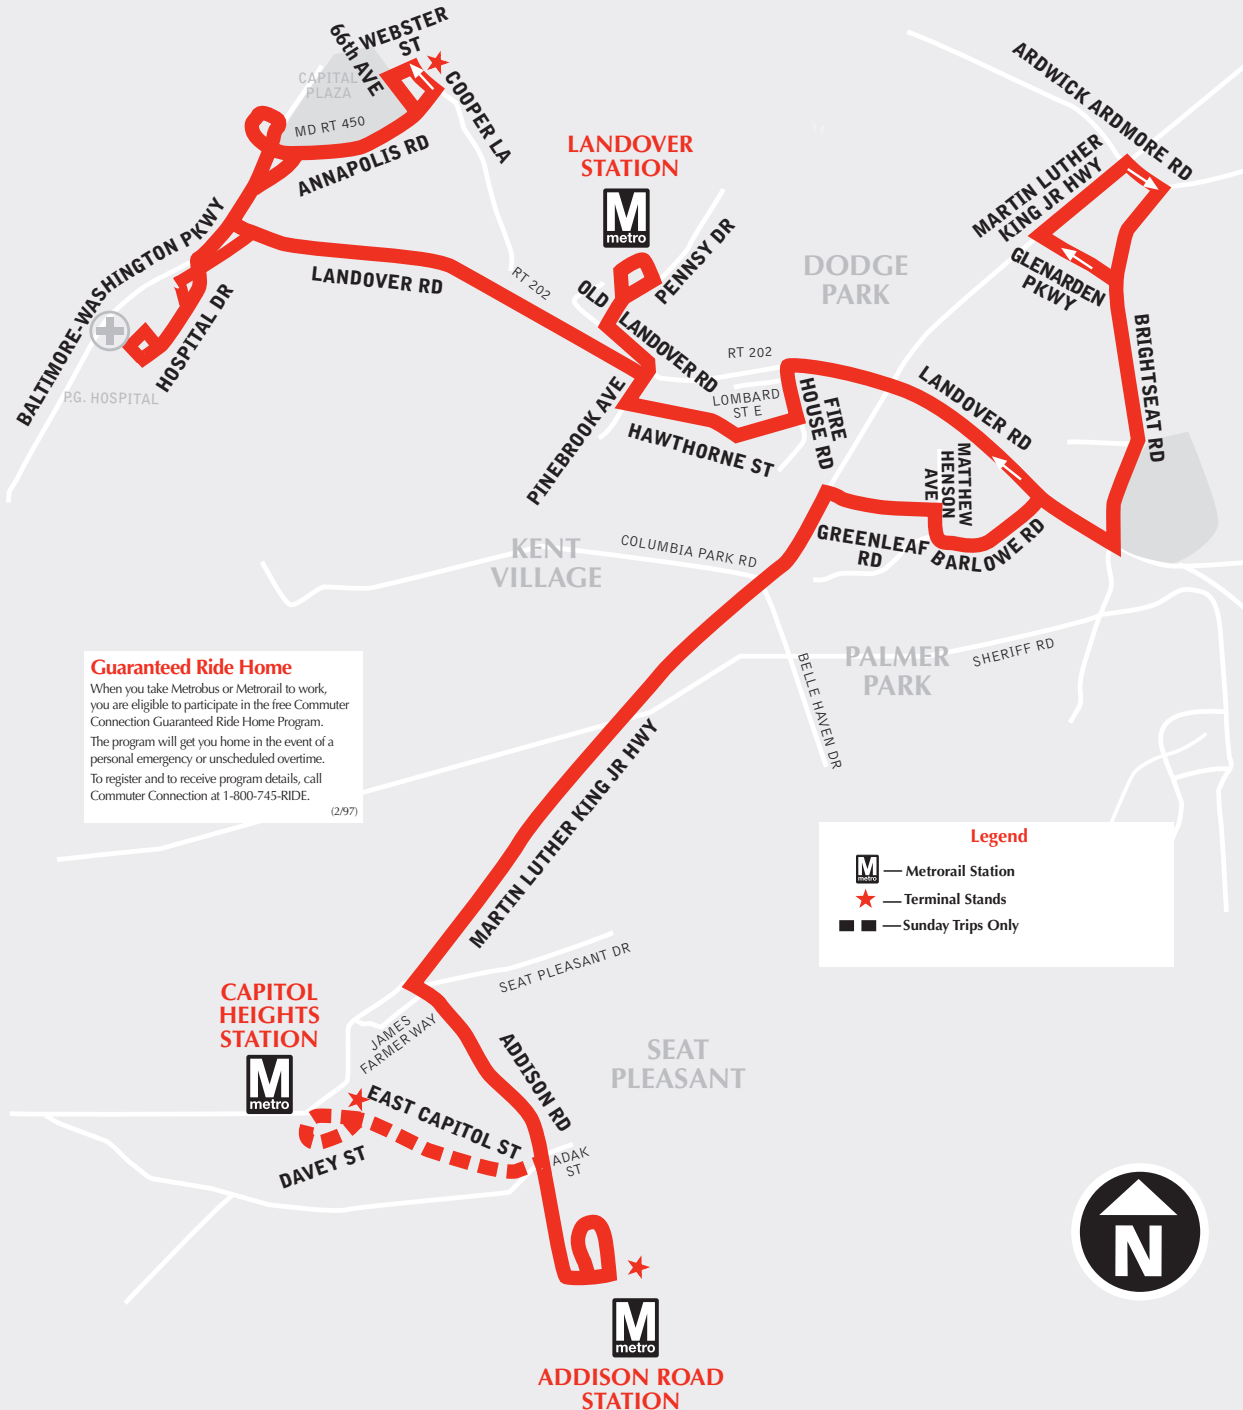

A12

Martin Luther King Jr. Highway Line

Effective Sunday, September 5, 2021

A partir del domingo, 5 de septiembre de 2021

A12

Martin Luther King Jr. Highway Line

For route and schedule information

Call 202-637-7000

www.wmata.com

Guaranteed Ride Home
When you take Metrobus or Metrorail to work, you are eligible to participate in the free Commuter Connection Guaranteed Ride Home Program. The program will get you home in the event of a personal emergency or unscheduled overtime. To register and to receive program details, call Commuter Connection at 1-800-745-RIDE. (2.97)

Legend

- Metrorail Station
- Terminal Stands
- Sunday Trips Only