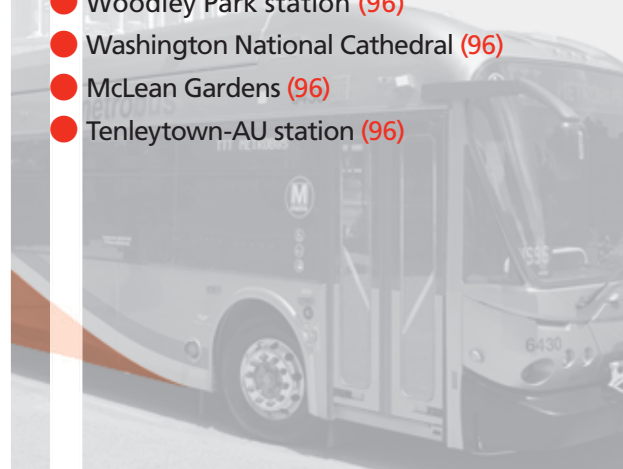

English-Español

Effective 6-23-19

96,97

East Capitol St.-Cardozo Line

metrobus

Serves these locations-
Brinda servicio a estas ubicaciones

- Capitol Heights station
- Benning Road station
- Stadium-Armory station
- D.C. General Health Campus (96)
- Capitol Hill
- Union Station
- New Jersey Ave. N.W. (96)
- U Street station (96)
- Reeves Center (96)
- Adams Morgan (96)
- Duke Ellington Bridge (96)
- Woodley Park station (96)
- Washington National Cathedral (96)
- McLean Gardens (96)
- Tenleytown-AU station (96)

www.wmata.com
Information Anytime 202-637-7000 TTY 202-962-2033

**Washington
Metropolitan Area
Transit Authority**

*A District of Columbia,
Maryland and Virginia
Transit Partnership*

96,97 East Capitol St.-Cardozo Line