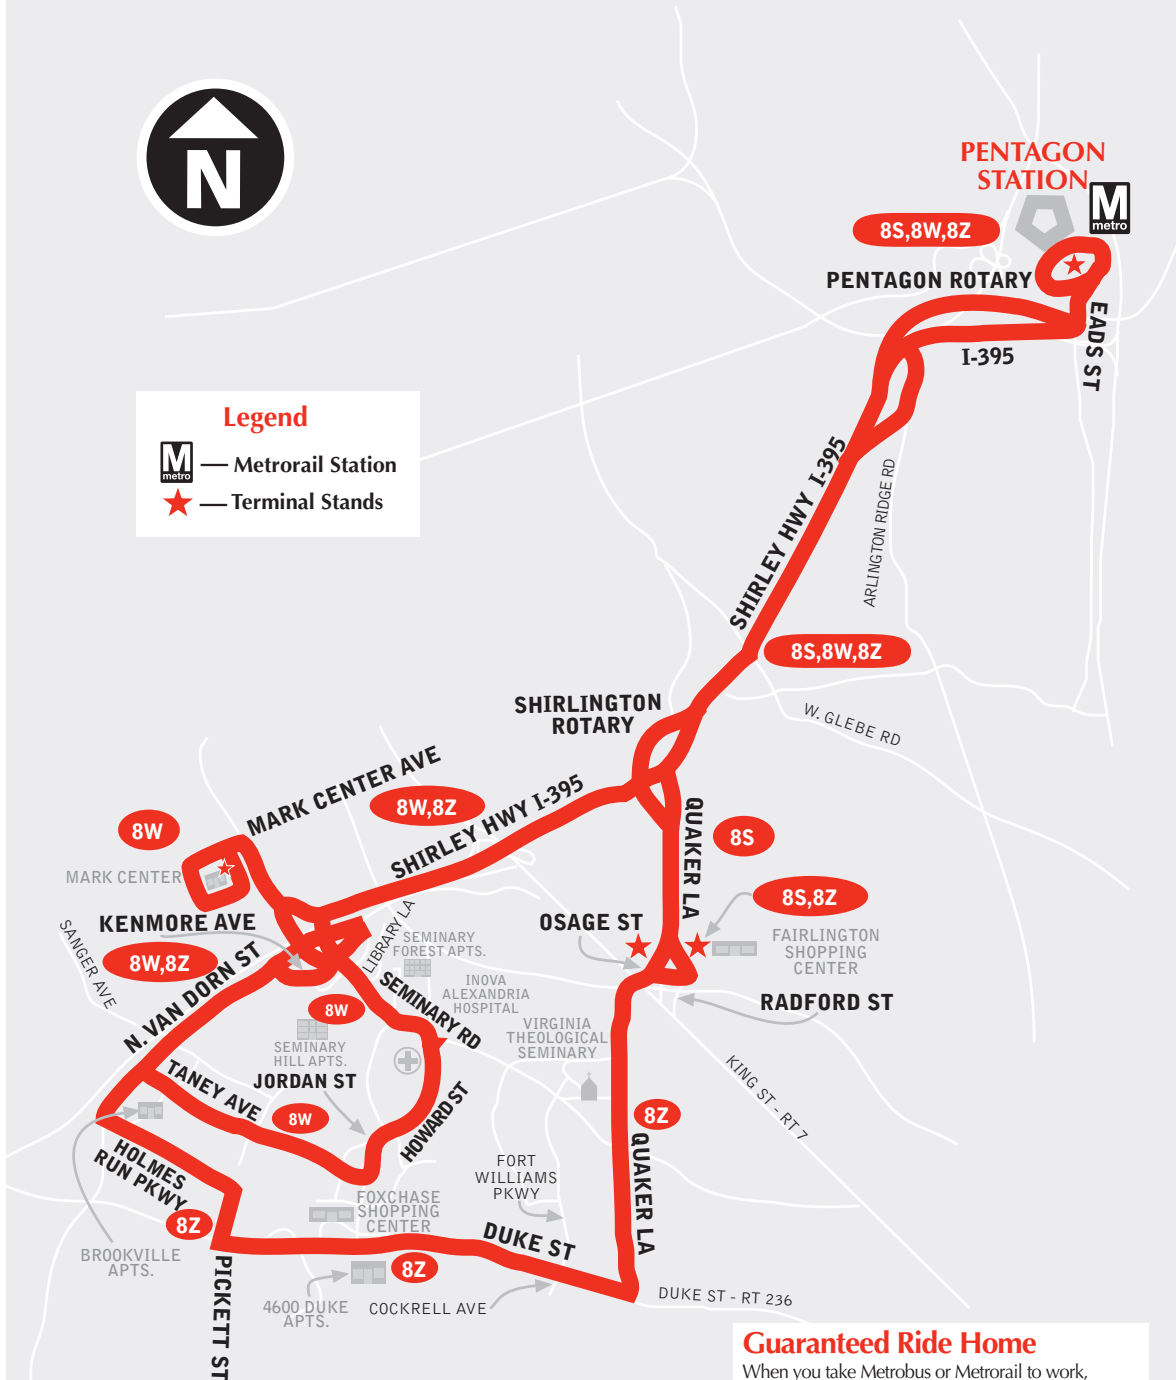

## Foxchase-Seminary Valley Line

### Legend

— Metrorail Station

— Terminal Stands

To register and to receive program details, call Commuter Connection at 1-800-745-RIDE.

► **Northbound to Pentagon station**

**Monday thru Friday — De Lunes a viernes**

Route Number	Mark Center Transit Station	Seminary Rd. & Howard St. (Inova Alexandria Hospital)	Van Dorn St. & Taney Ave.	Kenmore Ave. & Seminary Rd.	PENTAGON 
<b>AM Service — Servicio matutino</b>					
<b>8W</b>	6:06	6:10	6:20	6:26	6:35
<b>8W</b>	6:30	6:34	6:44	6:50	6:59
<b>8W</b>	6:54	6:58	7:08	7:14	7:23
<b>8W</b>	7:18	7:22	7:32	7:38	7:47
<b>8W</b>	7:42	7:46	7:56	8:02	8:11
<b>8W</b>	8:06	8:10	8:20	8:26	8:35
<b>8W</b>	8:30	8:34	8:44	8:50	8:59

► **Southbound to Alexandria**

**Monday thru Friday — De Lunes a viernes**

Route Number	Pentagon 	Kenmore Ave. & Seminary Rd.	Van Dorn St. & Sanger Ave.	Seminary Rd. & Howard St. (Inova Alexandria Hospital)	MARK CENTER Transit Station
<b>PM Service — Servicio vespertino</b>					
<b>8W</b>	4:00	4:11	4:16	4:26	4:30
<b>8W</b>	4:24	4:35	4:40	4:50	4:54
<b>8W</b>	4:48	4:59	5:04	5:14	5:18
<b>8W</b>	5:12	5:23	5:28	5:38	5:42
<b>8W</b>	5:36	5:47	5:52	6:02	6:06
<b>8W</b>	6:00	6:11	6:16	6:26	6:30
<b>8W</b>	6:30	6:41	6:46	6:56	7:00
<b>8W</b>	7:00	7:11	7:16	7:26	7:30